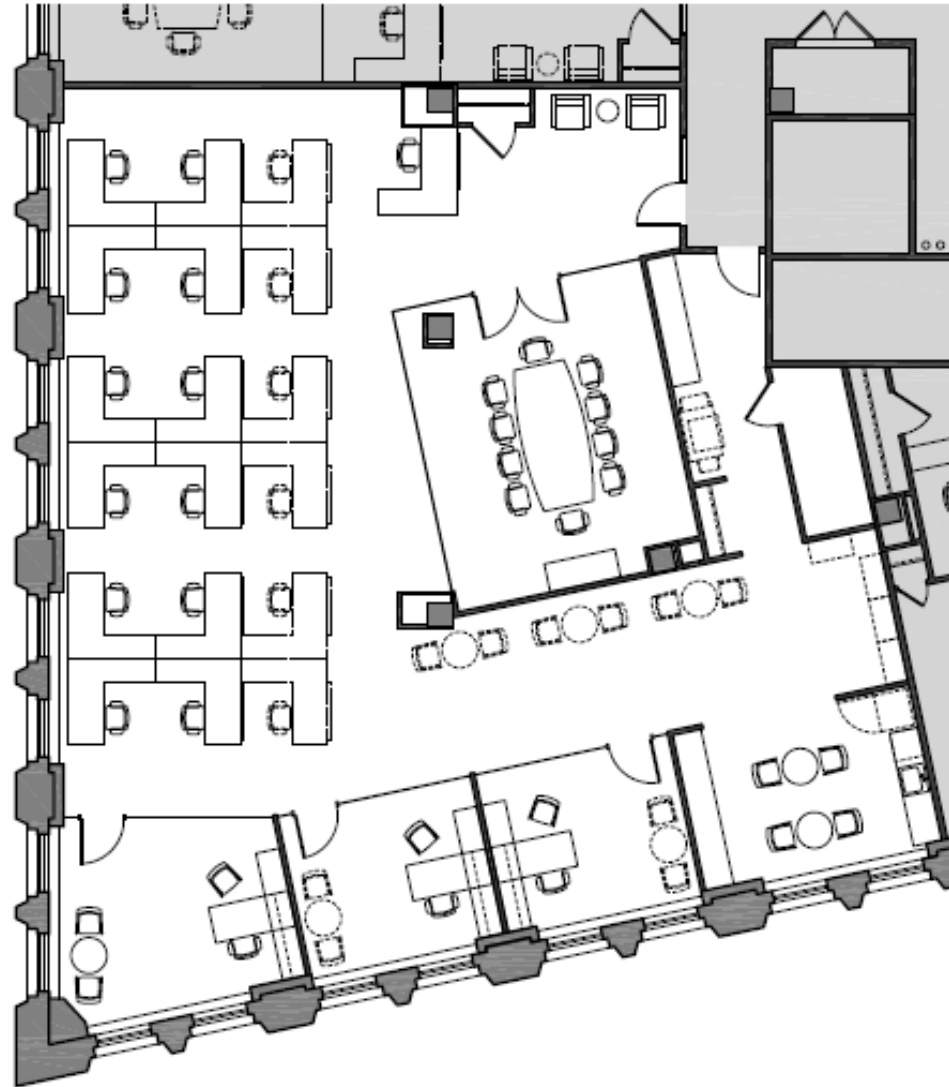

THE WRIGLEY BUILDING CHICAGO

SUITE N750 4,109 RSF

Workplace Summary:
4 private offices
19 workstations

Erica Marshall

708.320.0226

erica.marshall@streamrealty.com

Katie Hull

312.900.0362