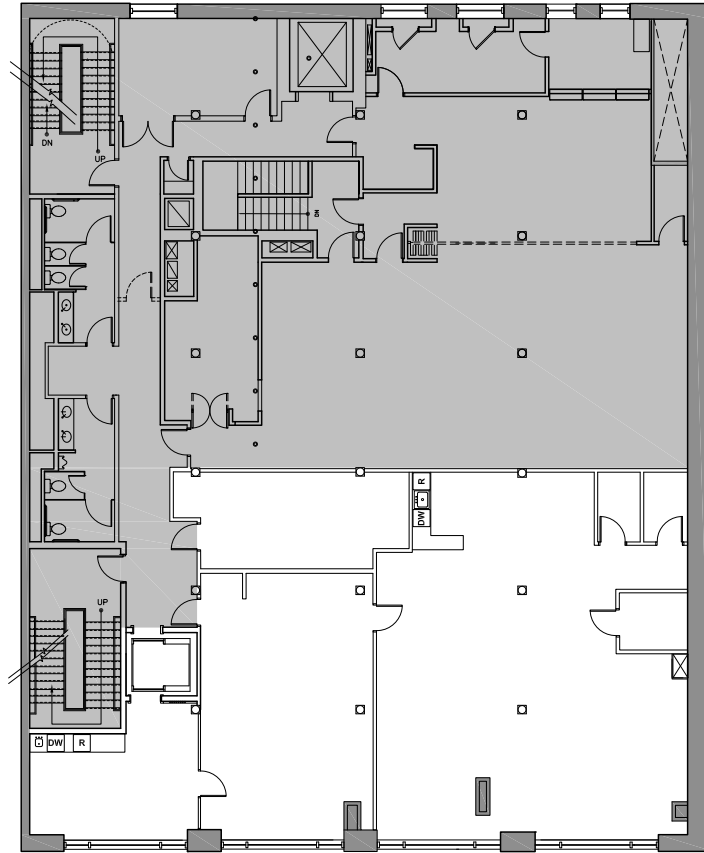

2ND FLOOR 3,098 RSF

W. ILLINOIS STREET

Not to Scale
Note: Subject premises is unshaded