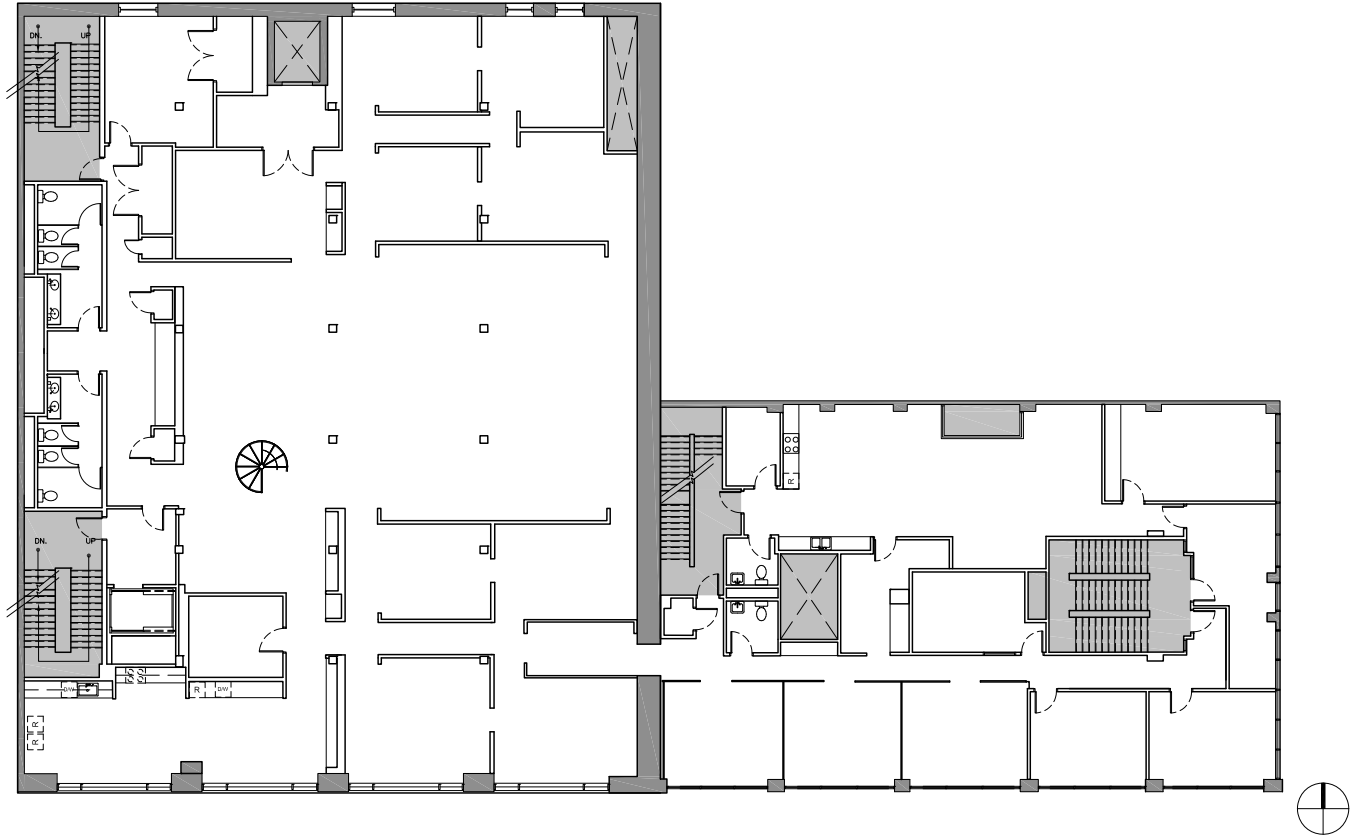

3RD FLOOR 11,031 RSF

W. ILLINOIS STREET

Not to Scale
Note: Subject premises is unshaded