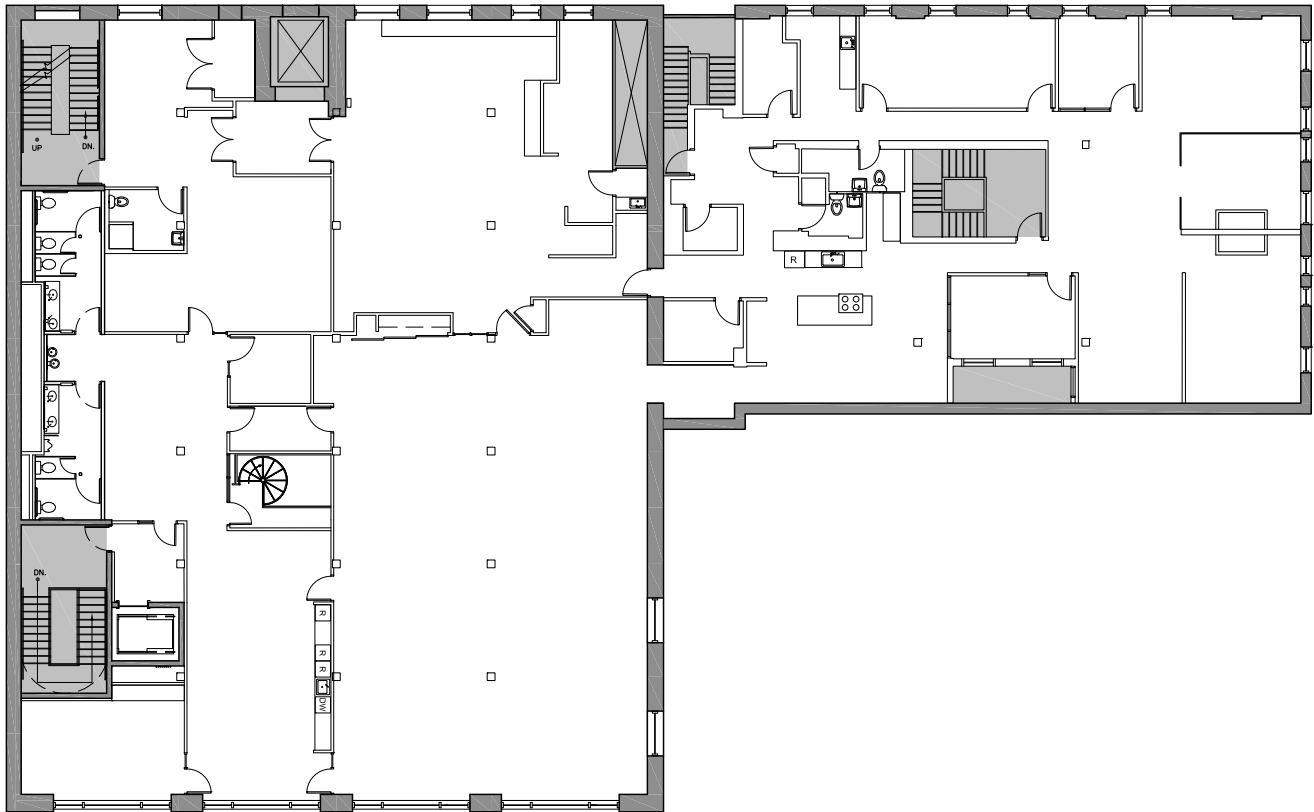

4TH FLOOR 11,198 RSF

W. ILLINOIS STREET

Not to Scale
Note: Subject premises is unshaded