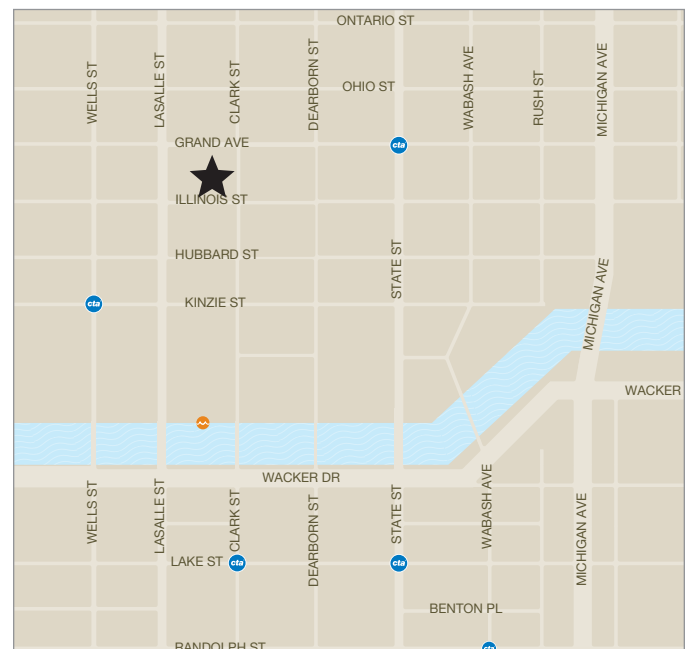

114 W. ILLINOIS

FULL FLOOR OPPORTUNITY

- Approximately 25,000 total square feet on 3 floors
- Brick timber loft
- Great light
- Open, creative space
- Private rooftop opportunity
- Award winning Sunda restaurant on-site at street level
- Heart of the River North neighborhood
- Easy access to public transportation, I-90/94 expressway, the Loop and Merchandise Mart.

114 W. ILLINOIS

AMERICAN

- 1 - BEATRIX
- 2 - BUB CITY
- 3 - HUB 51
- 4 - HOLLOWAY'S
- 5 - RIVER ROAST
- 6 - THE KITCHEN
- 7 - THE SMITH

ASIAN

- 8 - OMAKASE ROOM
- 9 - RAMEN-SAN
- 10 - SUNDA
- 11 - SUSHI-SAN

ITALIAN

- 27 - MAGGIANO'S LITTLE ITALY
- 28 - IL PORCELLINO
- 29 - NONNINA
- 30 - OLIO E PIÙ COMING SOON
- 31 - PETERINO'S
- 32 - RPM ITALIAN
- 33 - NEW CONCEPT COMING SOON

MEDITERRANEAN

- 34 - EMA
- 35 - ROTISSERIE EMA

SPANISH / TAPAS

- 45 - JALEO
- 46 - LIL' BA-BA-REEBA

STEAKHOUSES

- 47 - MASTRO'S STEAKHOUSE
- 48 - RPM STEAK

ENTERTAINMENT

- 49 - HOWL AT THE MOON
- 50 - PIGTAIL
- 51 - POPS FOR CHAMPAGNE
- 52 - SUB 51
- 53 - THE UNDERGROUND
- 54 - THREE DOTS & A DASH
- 55 - WATERSHED