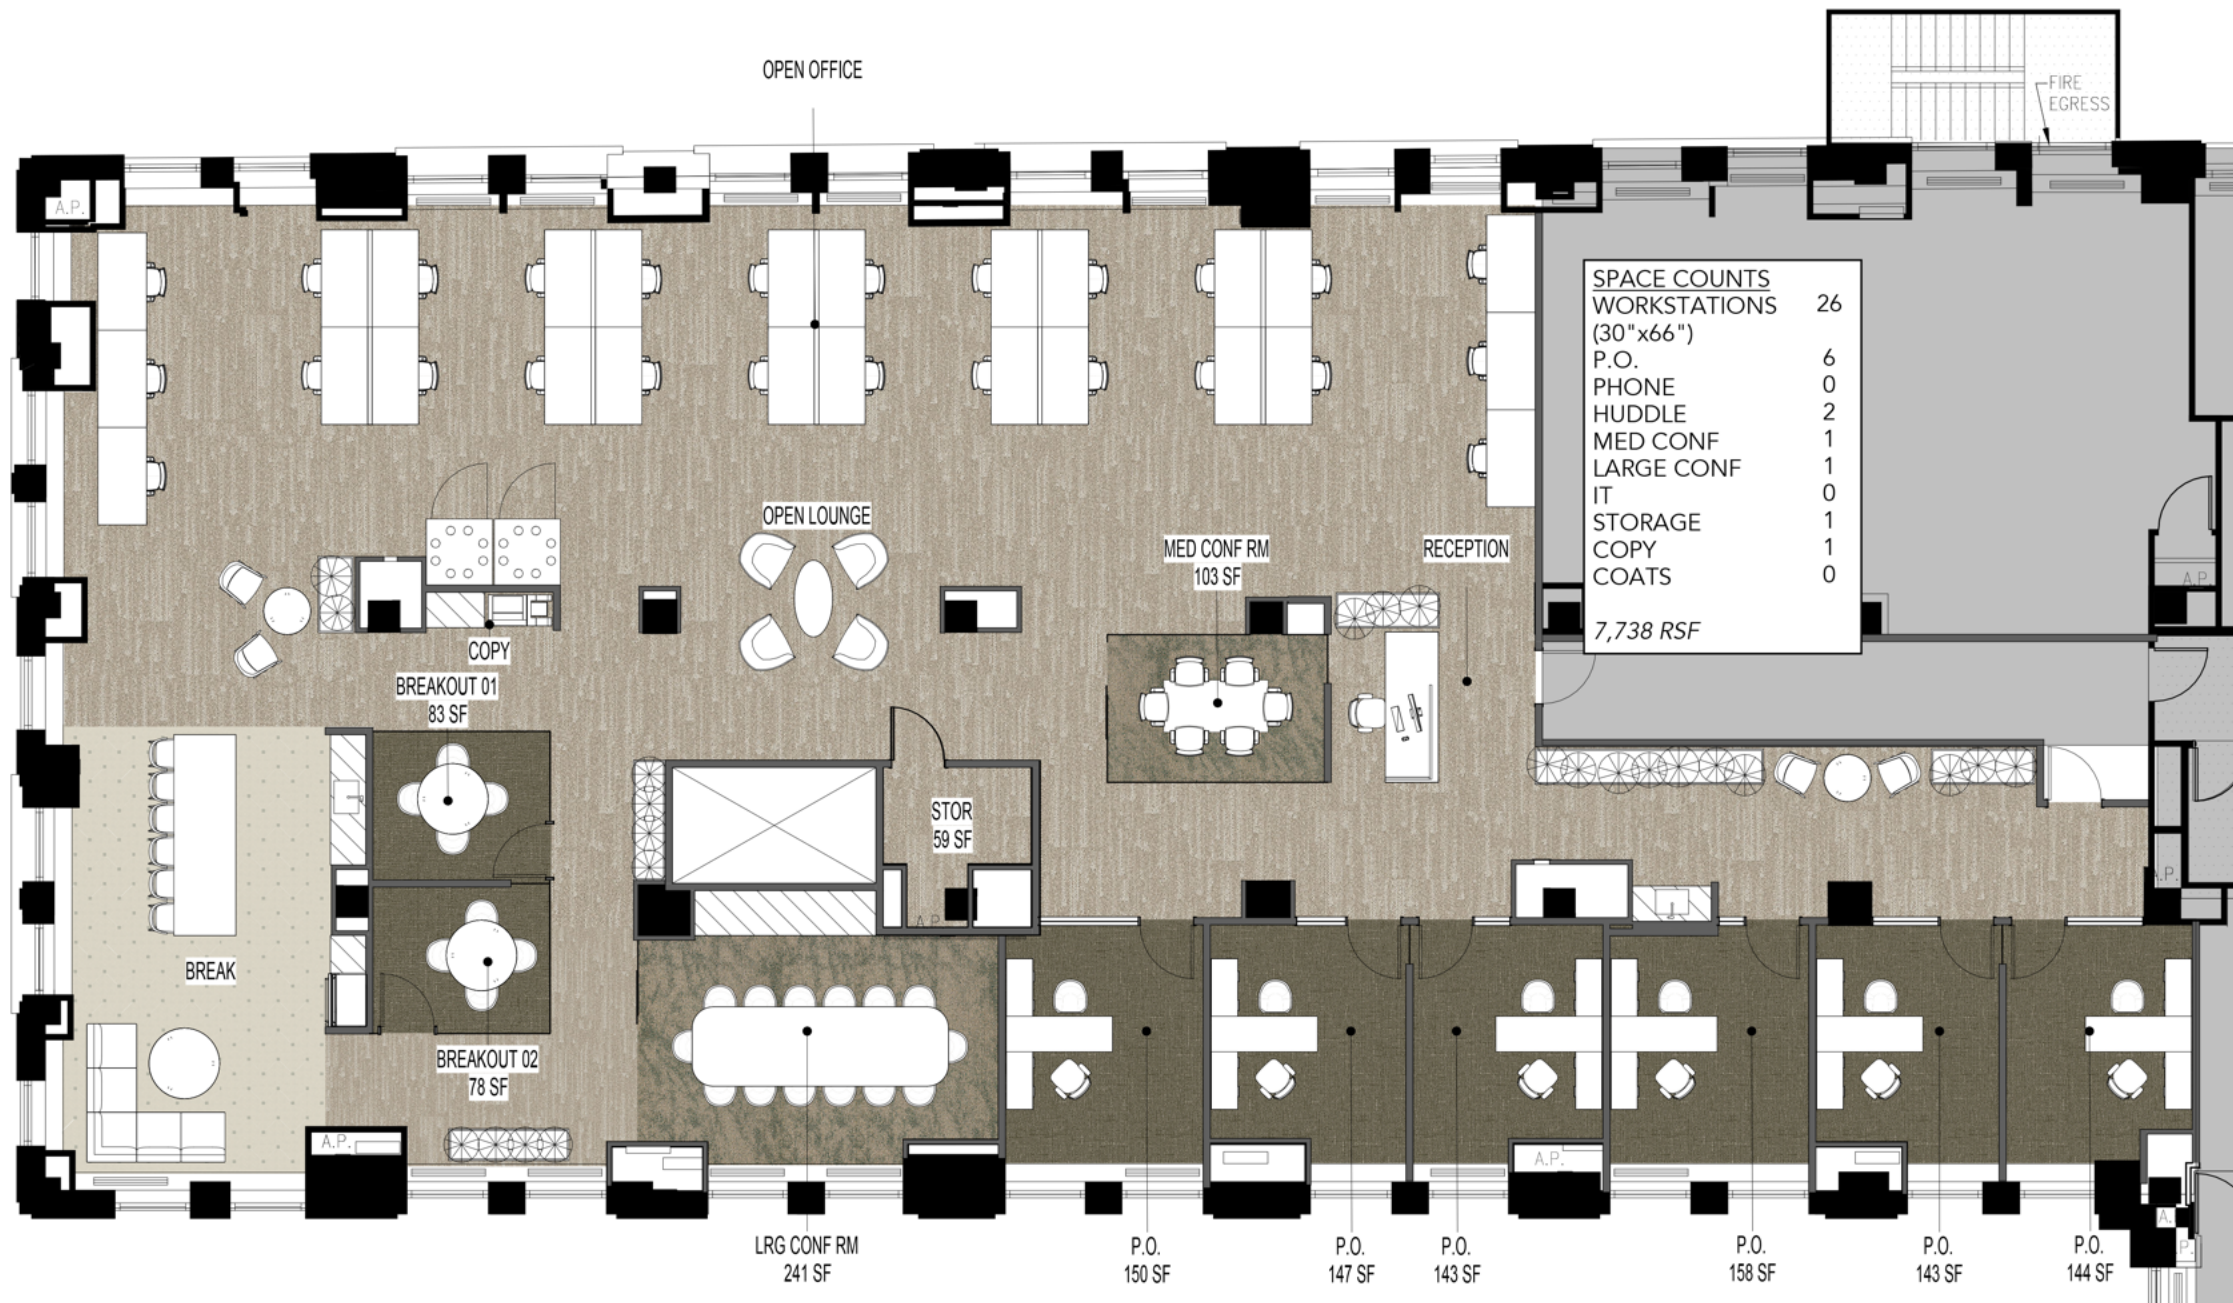

CHICAGO BOARD OF TRADE

SPEC SUITE 1375 | DESIGN DEVELOPMENT

03.05.2026

CLASSIC COCKTAILS - GIMLET PALETTE *light, bright, crisp, refreshing*

SUITE 1375 101 MISSION STREET, THIRTEENTH FLOOR | CALLAHAN CAPITAL

H HUNTSMAN

03/05/2026
Scale (N.T.S.)

Field Carpet: Interface Meteor in Wheat

Accent Carpet: Interface Distressed Lines in Olive

Accent Carpet: Mannington Crinkle Paper in Grass

LVT: Amtico Key Stone-Shottery Limestone-Gilded Seaglaze

FLOOR FINISHES

SUITE 1375 | 141 W. JACKSON BLVD 13FL, CHICAGO IL 60604

H HUNTSMAN

03/05/2026
Scale (N.T.S.)

TYP Paint: Benjamin Moore Balboa Mist

Accent Paint 1: Benjamin Moore Raintree Green

Wallcovering: Poppy Ribbon Stripe in Alabaster