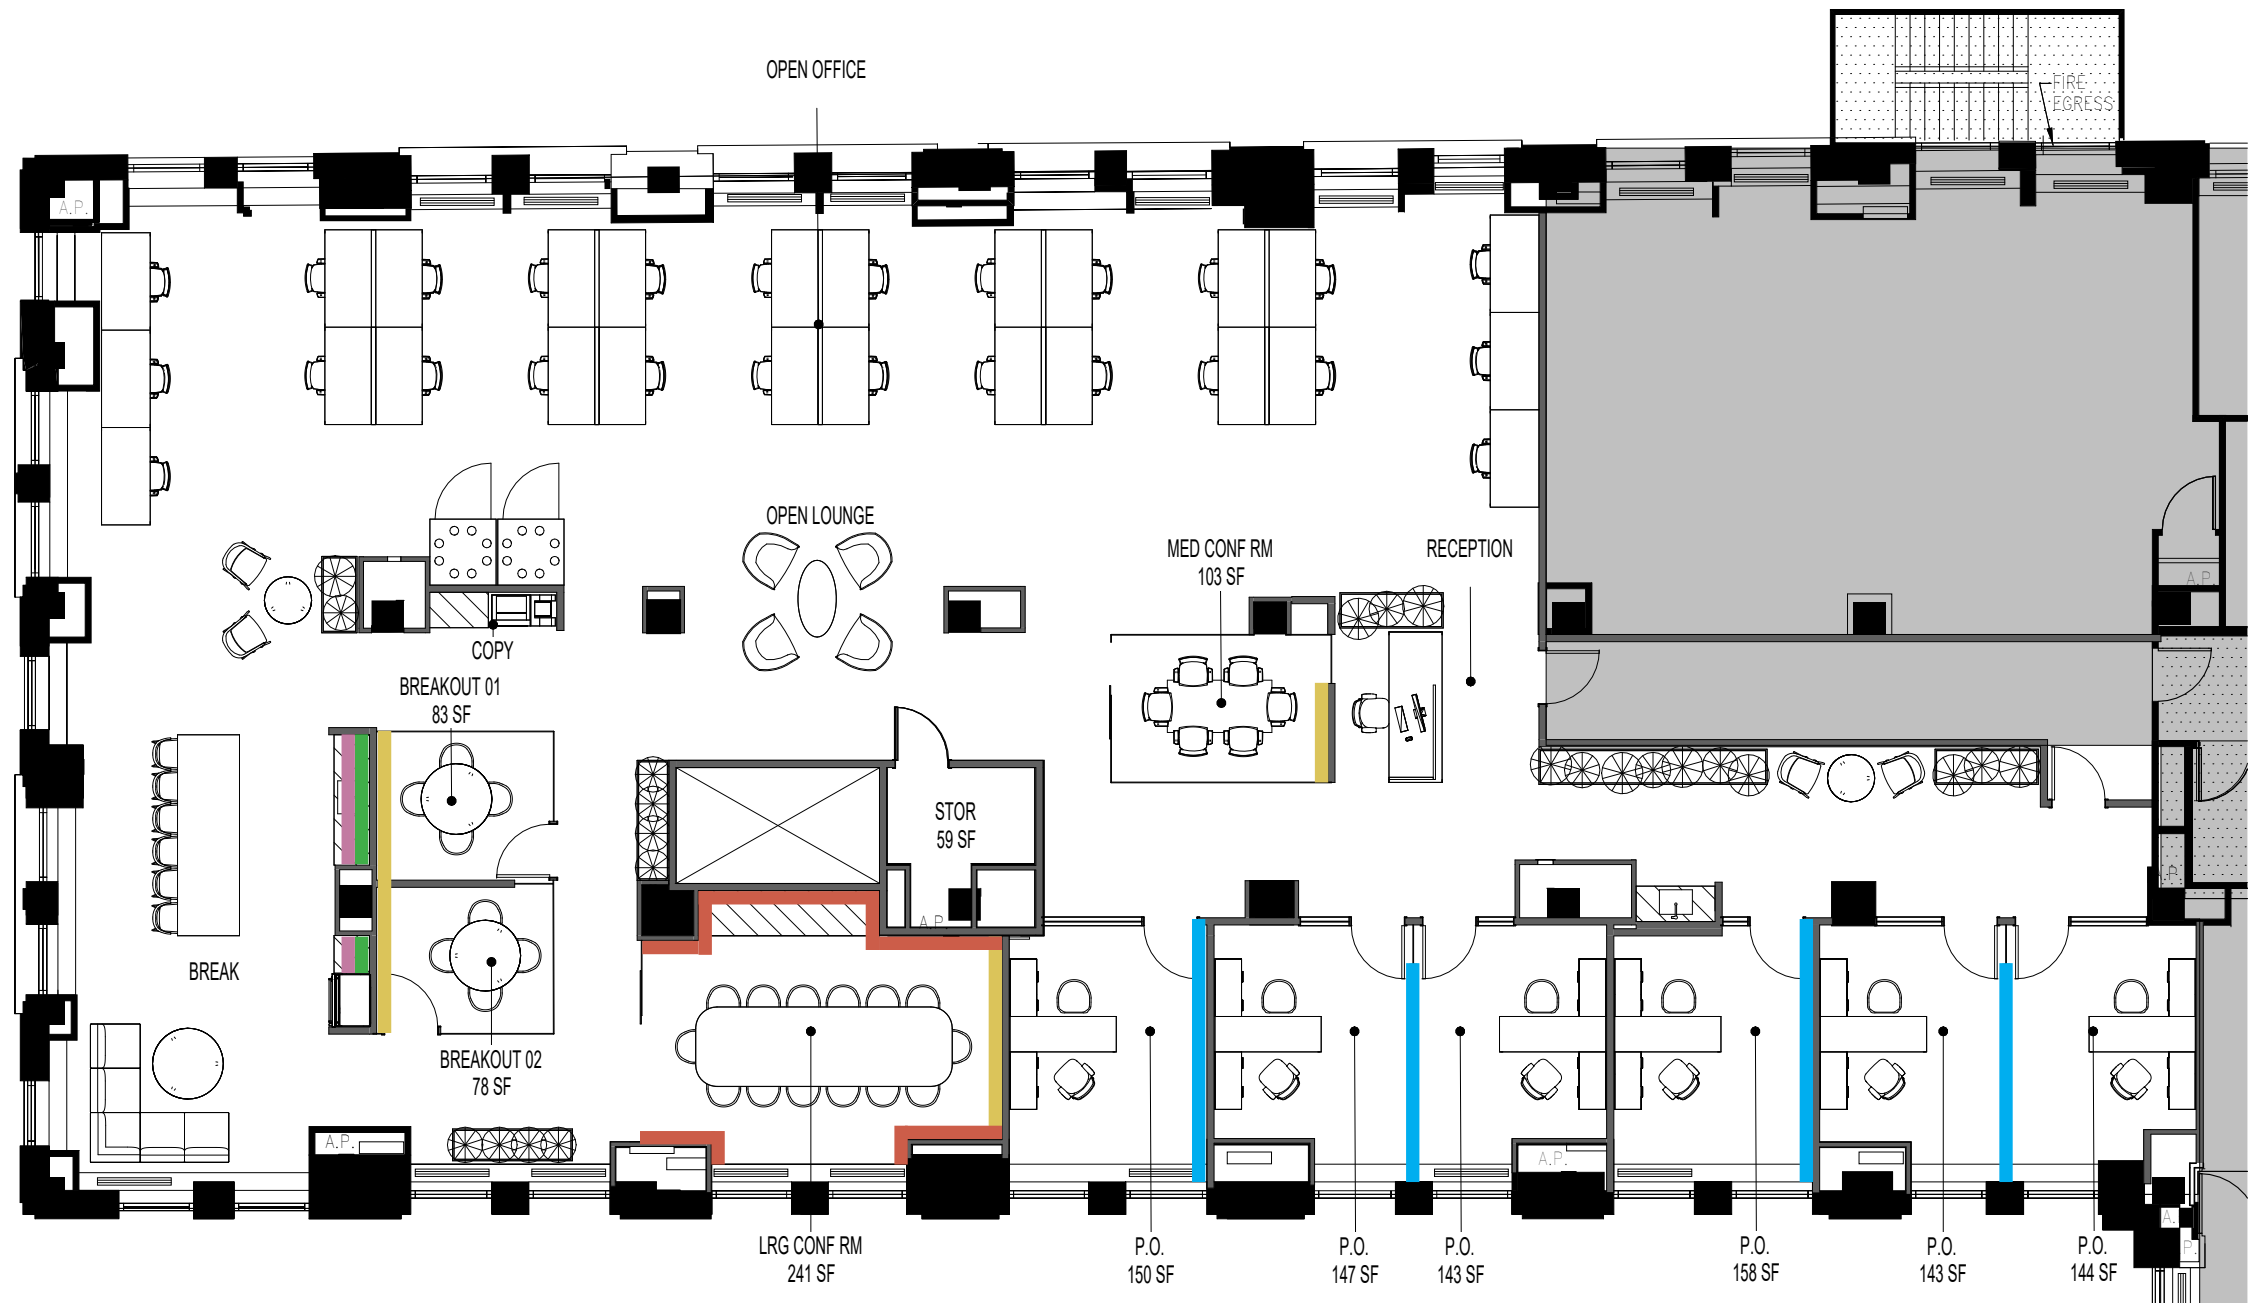

TYP Paint: Benjamin Moore Balboa Mist