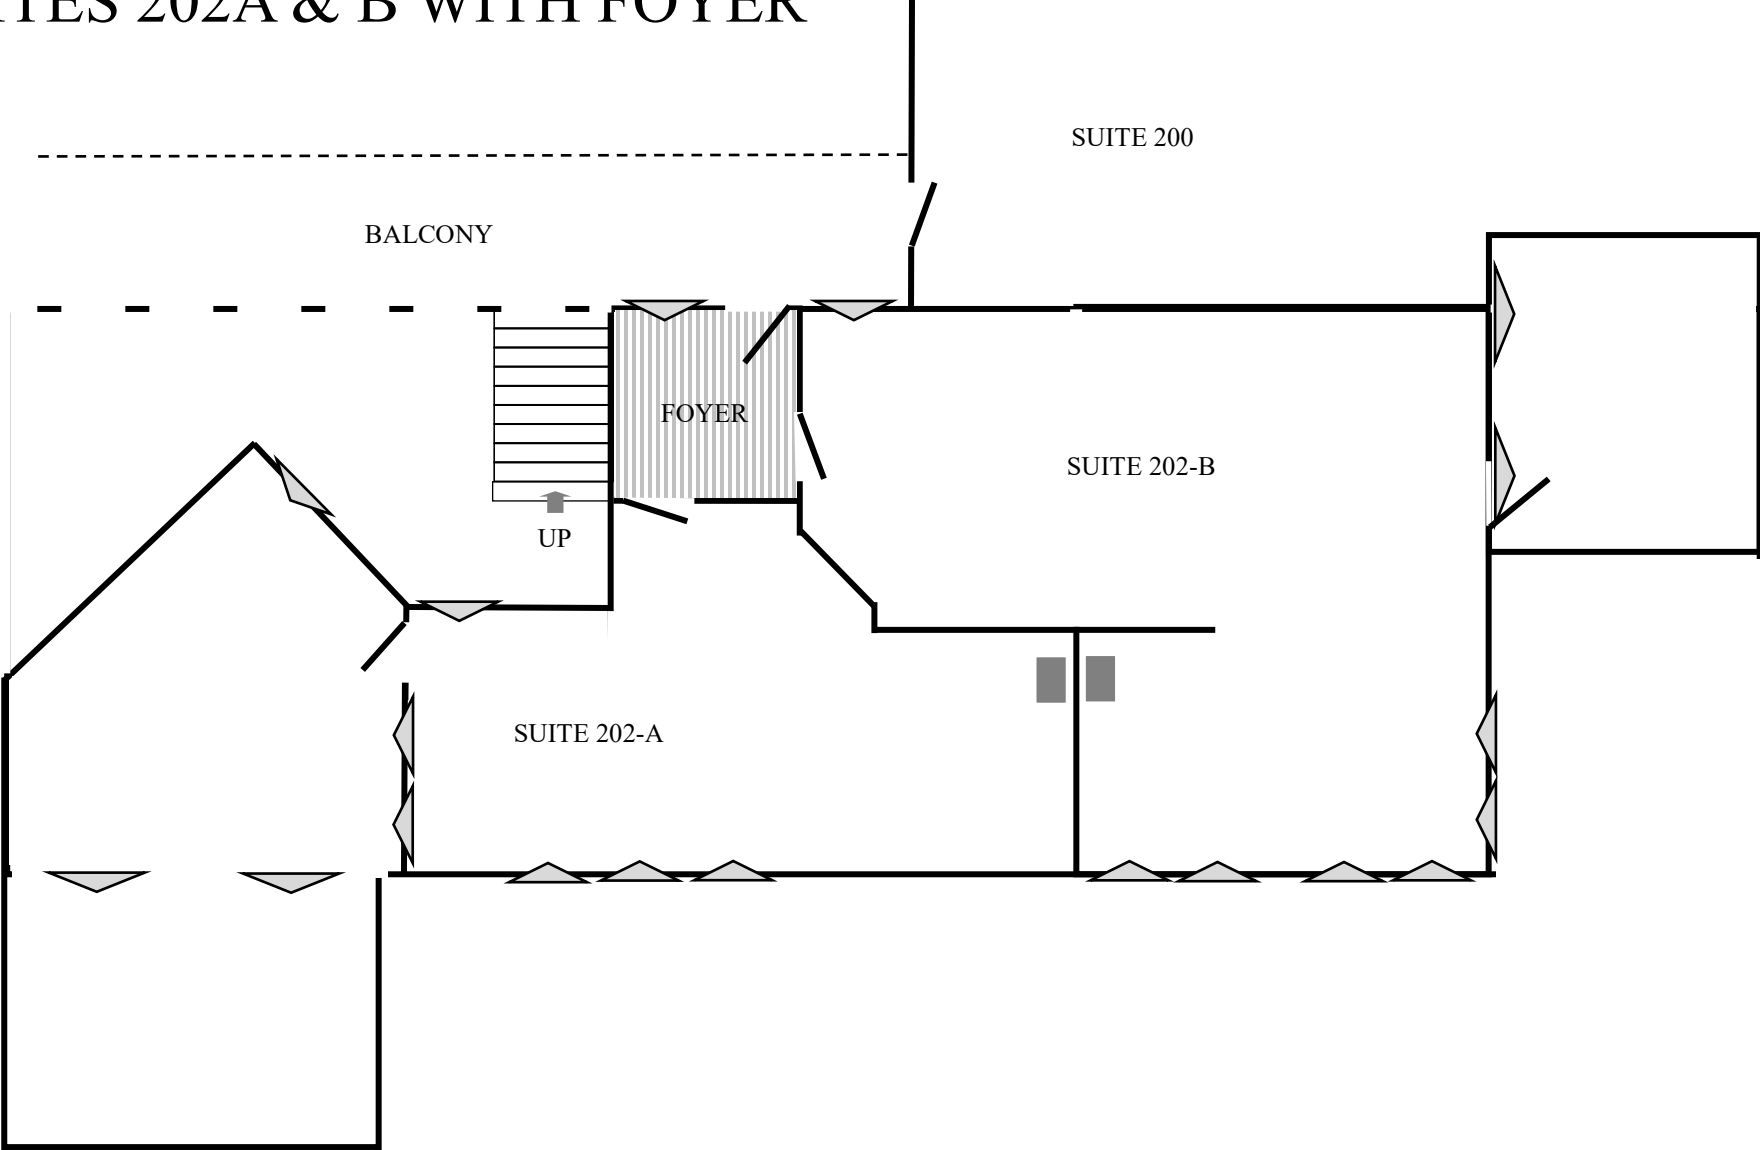

1100 LINCOLN AVE.  
SUITE 202 - SINGLE OCCUPANT

SCALE: 1/8" = 1'-0"

 WINDOWS.

# 1100 LINCOLN AVE. SUITES 202A & B WITH FOYER

SCALE: 1/8" = 1'-0"

 WINDOWS.