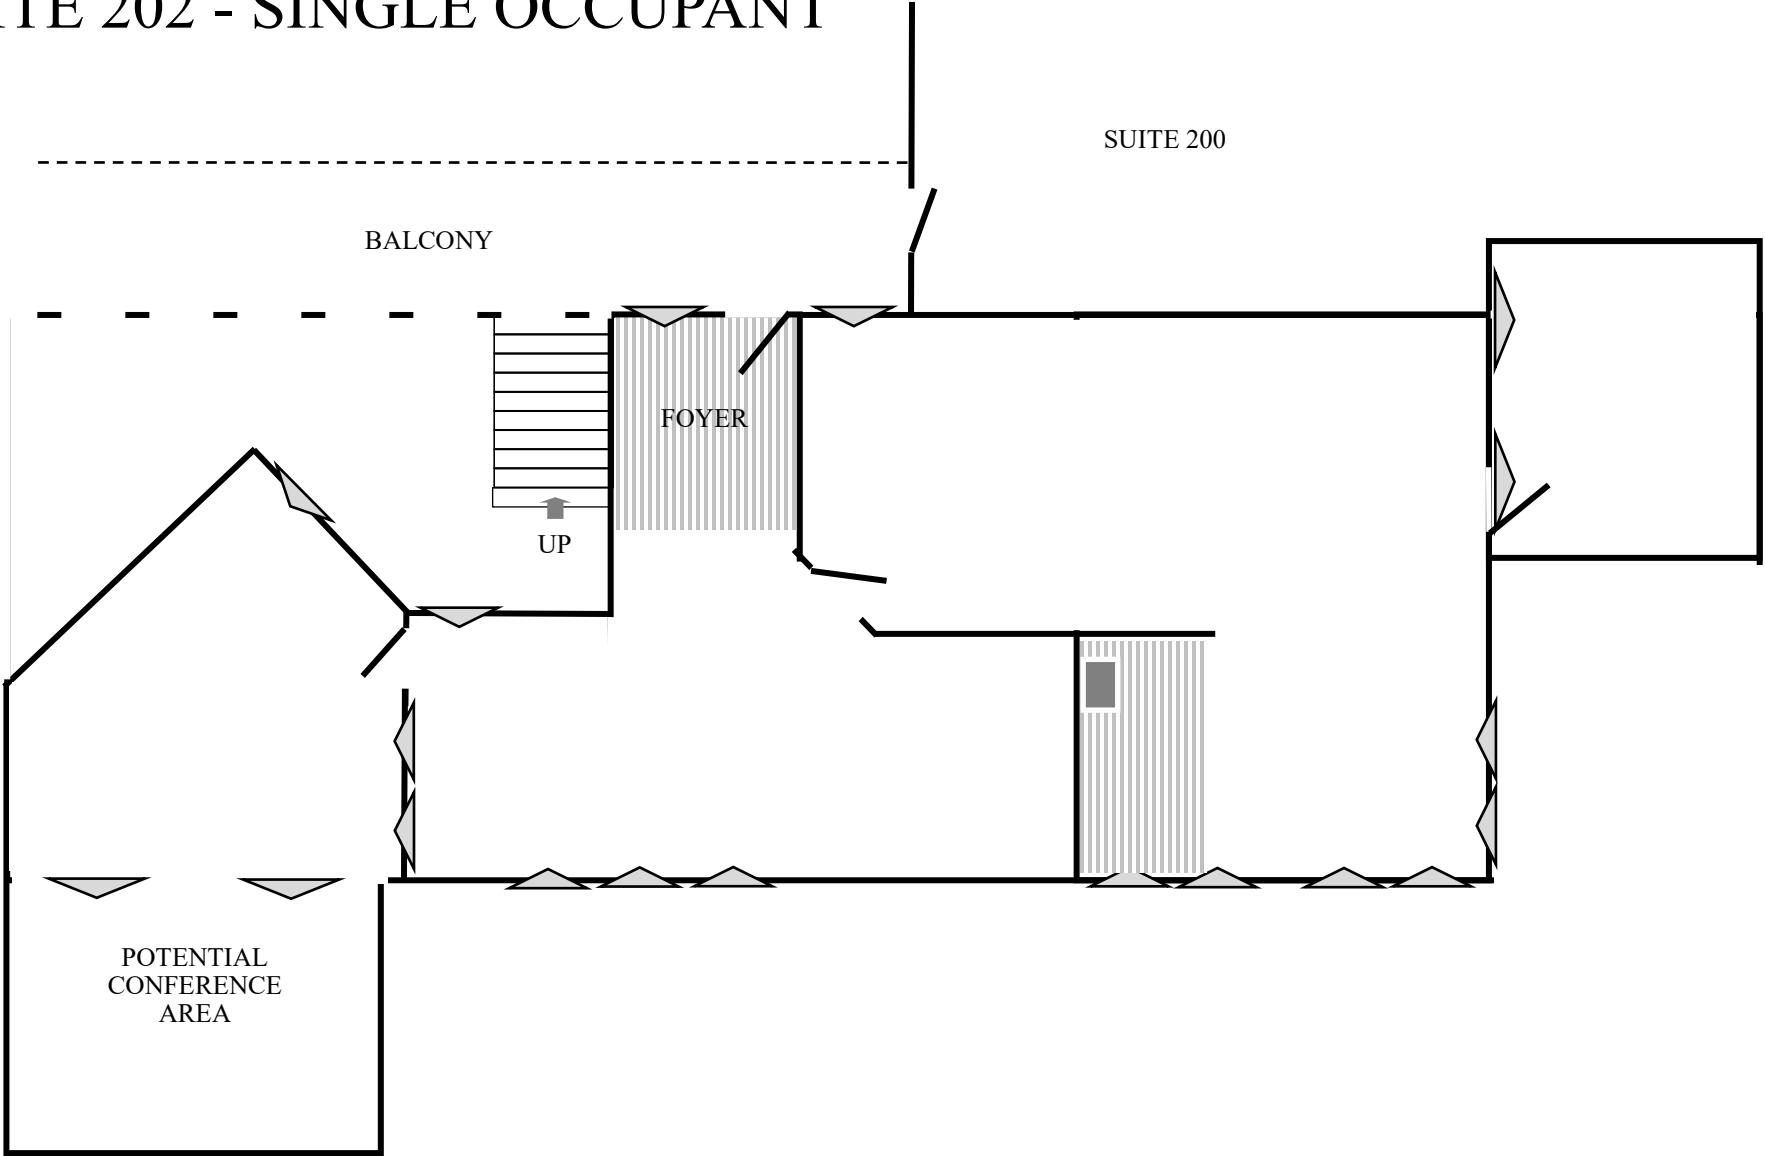

1100 LINCOLN AVE.  
SUITE 202 - SINGLE OCCUPANT

SCALE: 1/8" = 1'-0"

 WINDOWS.

# 1100 LINCOLN AVE. SUITES 202A & B WITH FOYER

SCALE: 1/8" = 1'-0"

 WINDOWS.