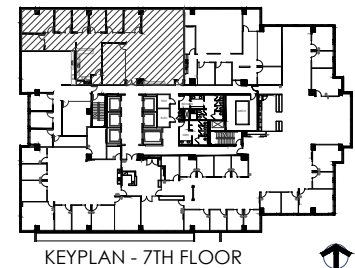

SUITE 750 | 4,131 RSF

LEASING TEAM CONTACT:

KOLBY DICKERSON - 214.534.1599
kdickerson@txreproperties.com

SAM DAVIS - 214.684.7197
sdavis@txreproperties.com

GRANT GOMEZ - 214.734.4725
grant@txreproperties.com