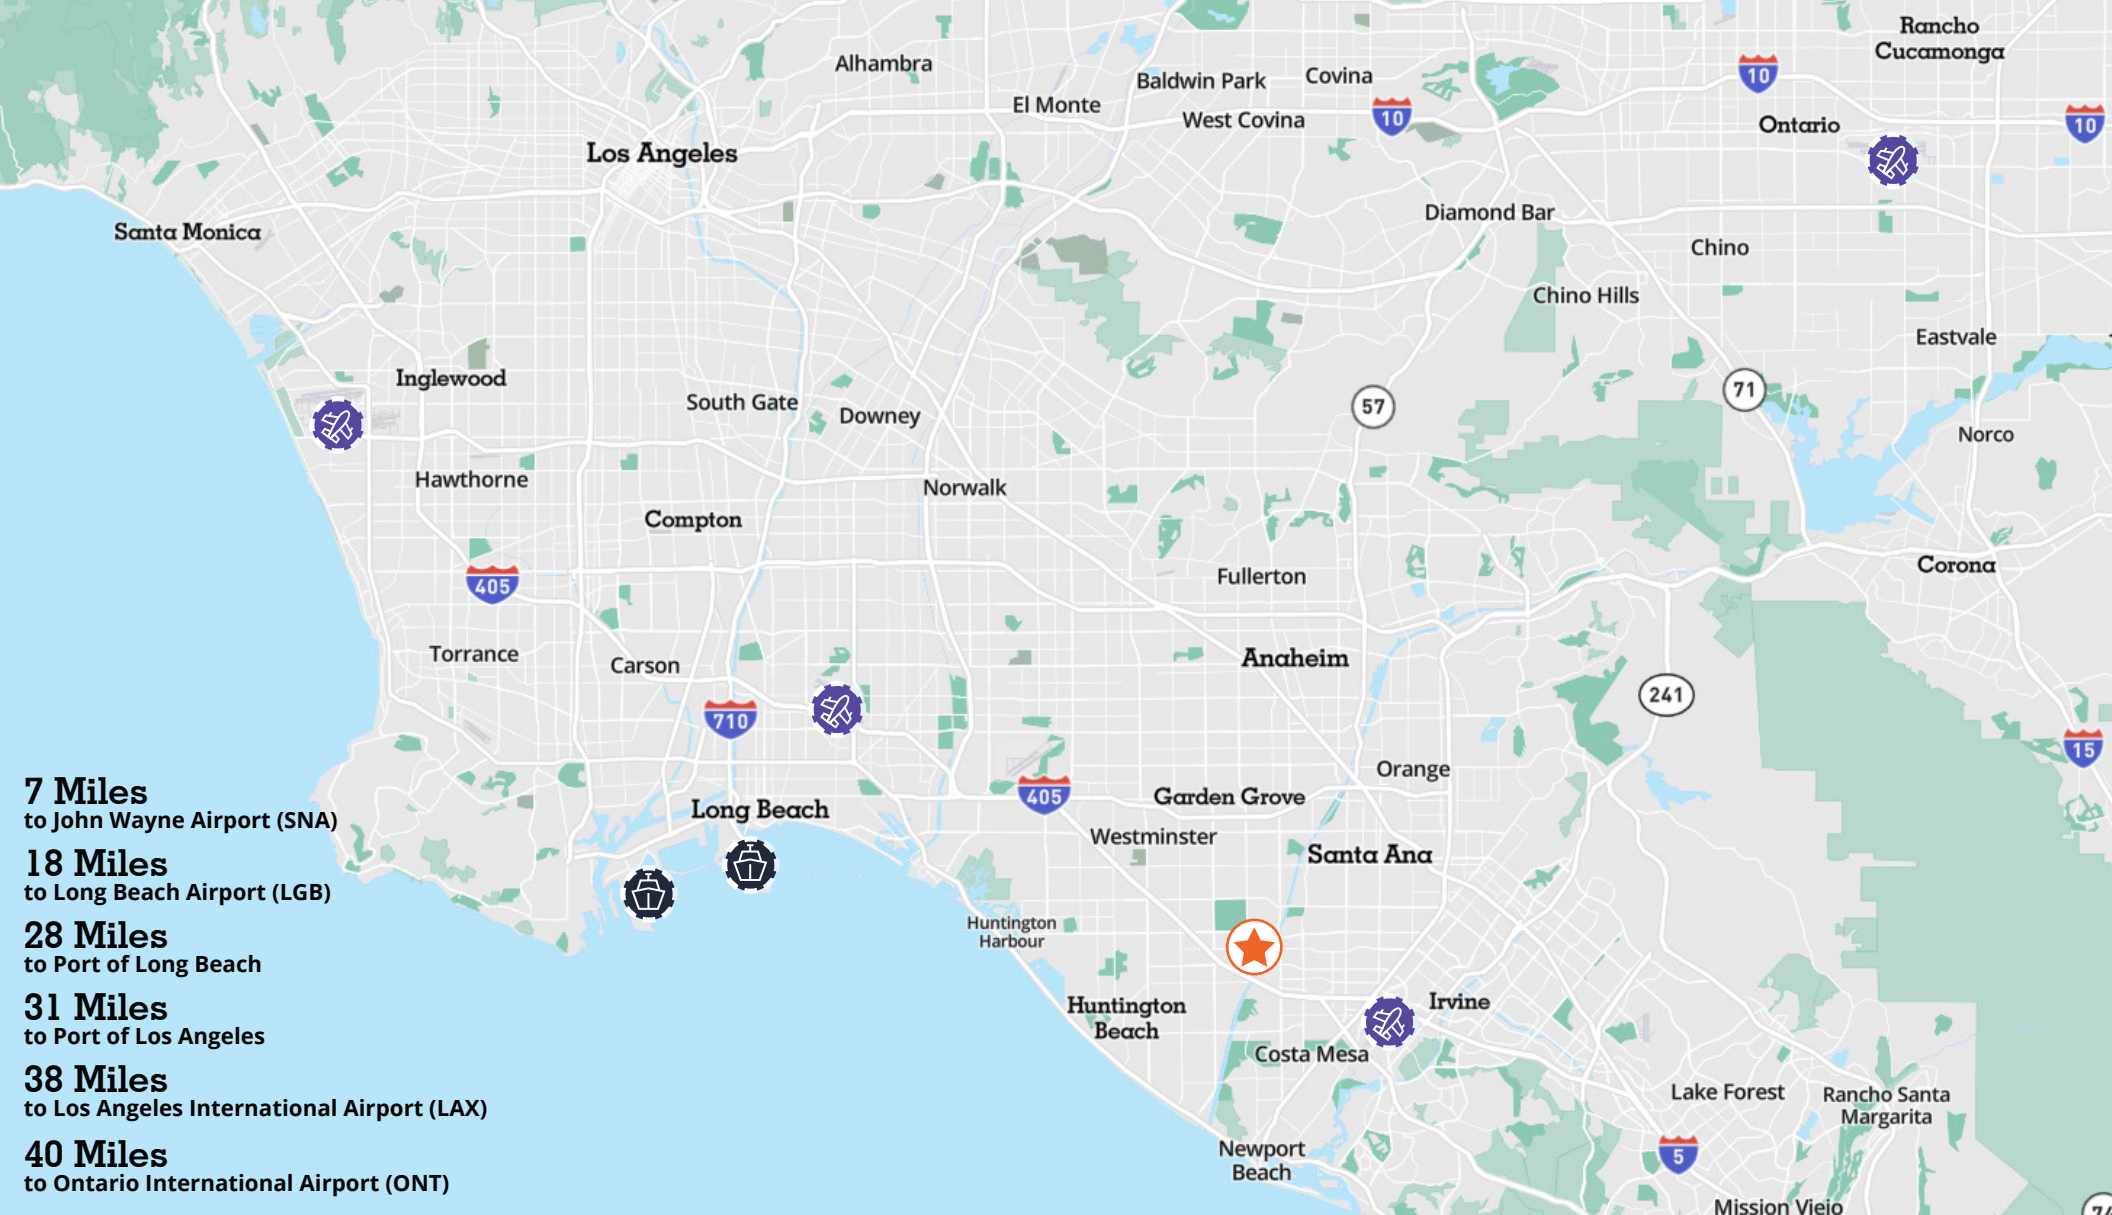

HIGHLIGHTS

- Freestanding building with visibility on Newhope Street and access from both Newhope Street and Condor Avenue
- Strategically positioned near the I-405 Freeway for excellent regional connectivity
- Surrounded by nearby restaurants and retail conveniences
- Equipped with skylights and shop restrooms

TALBERT AVENUE

- 7 Miles**
to John Wayne Airport (SNA)
- 18 Miles**
to Long Beach Airport (LGB)
- 28 Miles**
to Port of Long Beach
- 31 Miles**
to Port of Los Angeles
- 38 Miles**
to Los Angeles International Airport (LAX)
- 40 Miles**
to Ontario International Airport (ONT)