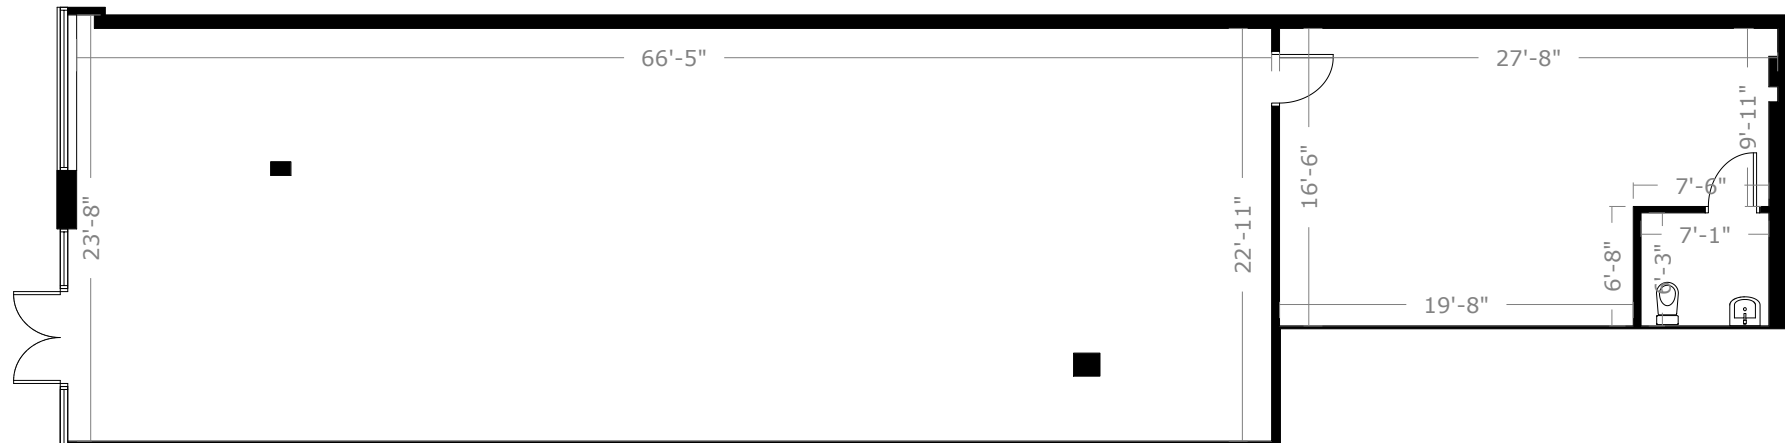

5725 Gunn Hwy

Tampa, FL 33625

First Floor | Scale: 3/32" = 1'-0" (1:128)