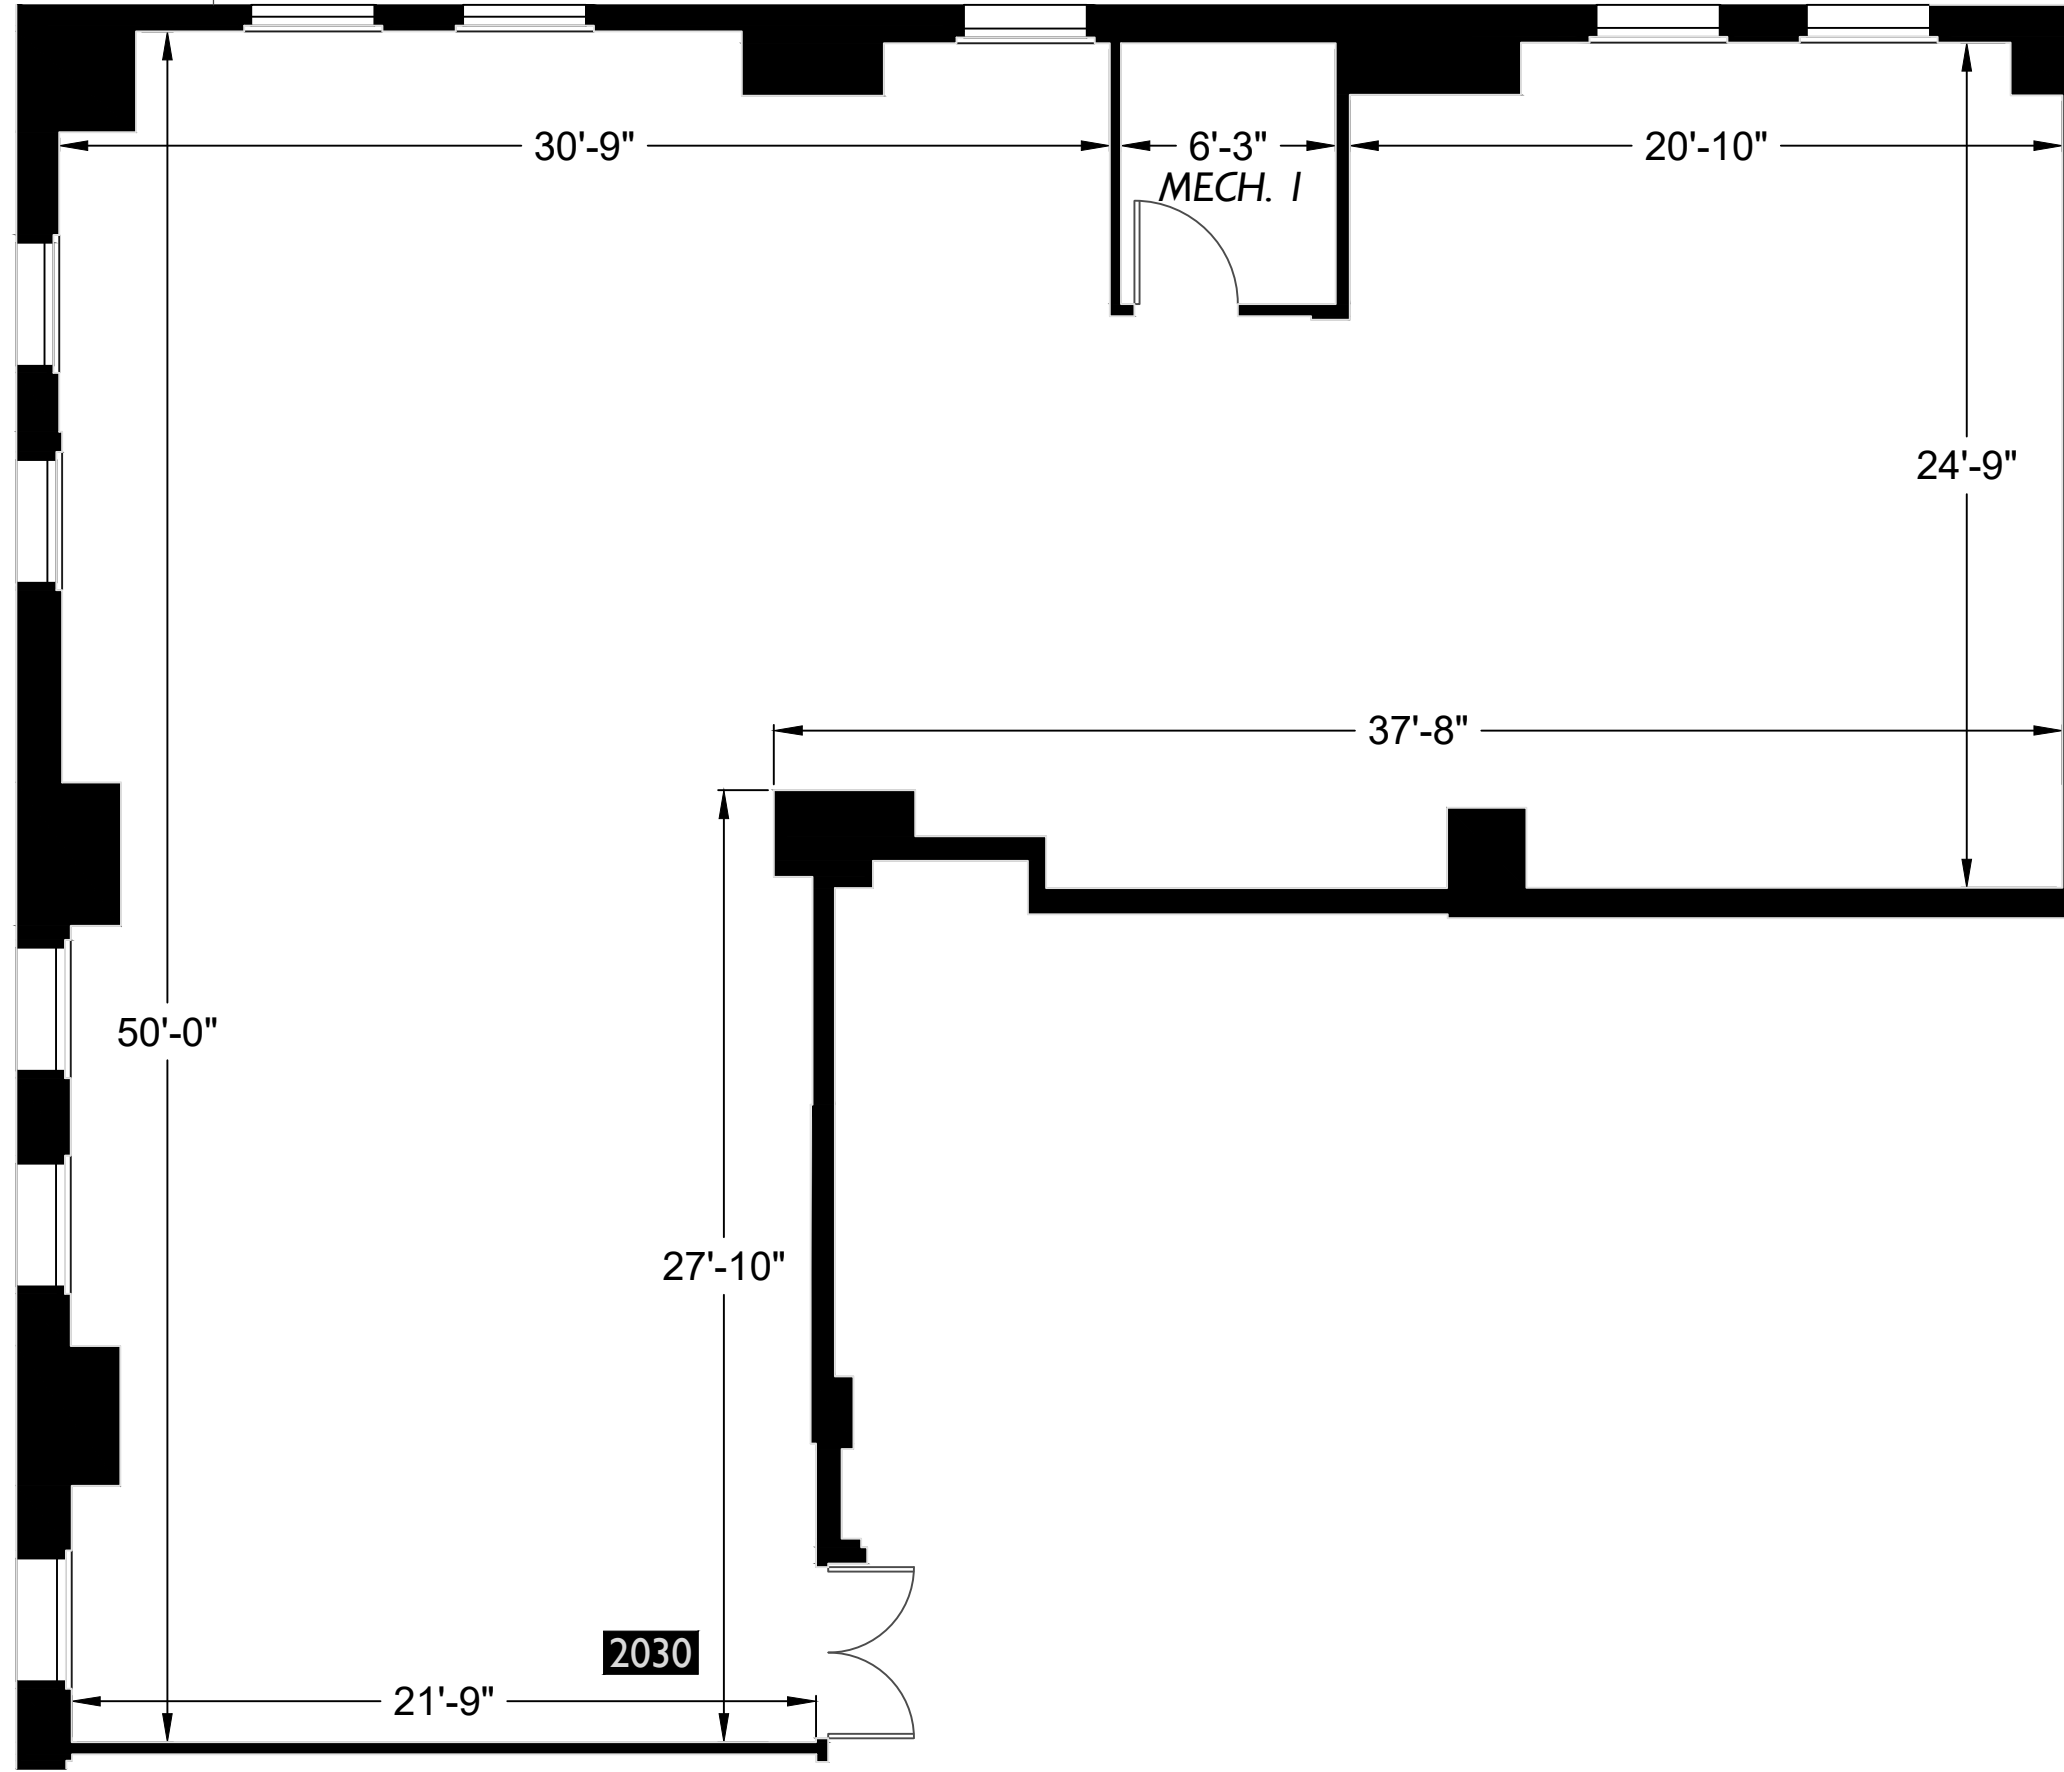

Barclay Street

Broadway

Braun Management, Inc 160 Broadway, First Floor New York, NY 10038	Office Building 225 Broadway New York, NY 10007	Floor Plan SUITE 2030	Scale	2DFLOORPLANS.COM 206-328-7410 2-D AS-BUILT FLOOR PLANS Measured: May 2017
Client	Subject	Floor	Scale	Project: C25-557

2DFLOORPLANS.COM
 206-328-7410
2-D
 AS-BUILT
 FLOOR PLANS
 Measured: May 2017

Floor Plan
SUITE 2030

Office Building
 225 Broadway
 New York, NY 10007

Braun Management, Inc
 160 Broadway, First Floor
 New York, NY 10038