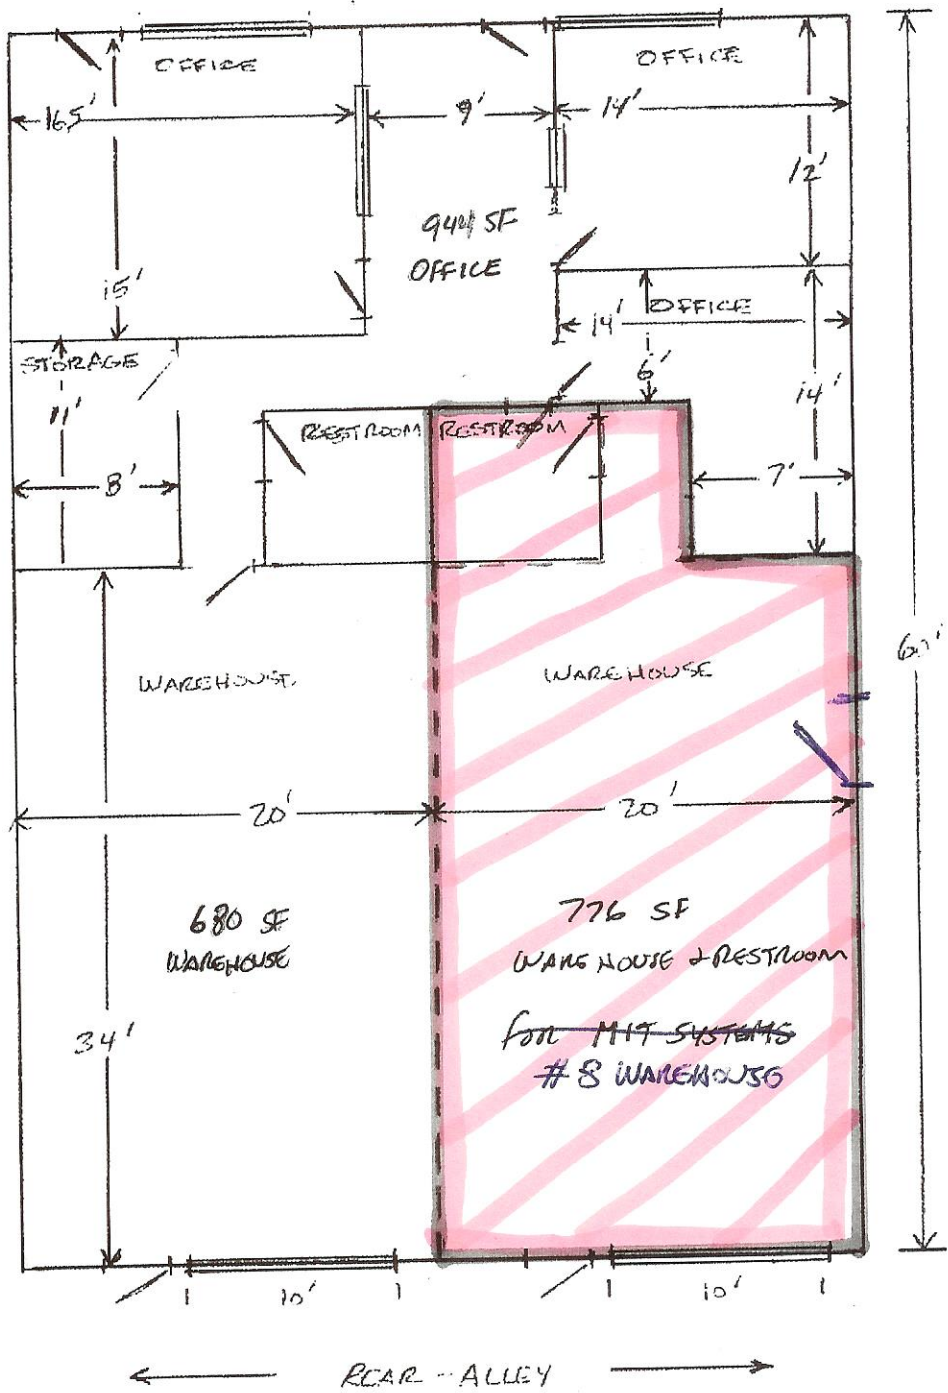

12177 BUSINESS PARK DR.  
UNIT #6-7

#8

TOTAL 1700 SF

SCALE 1" = 8'  
(ALL MEASUREMENTS APPROXIMATE)