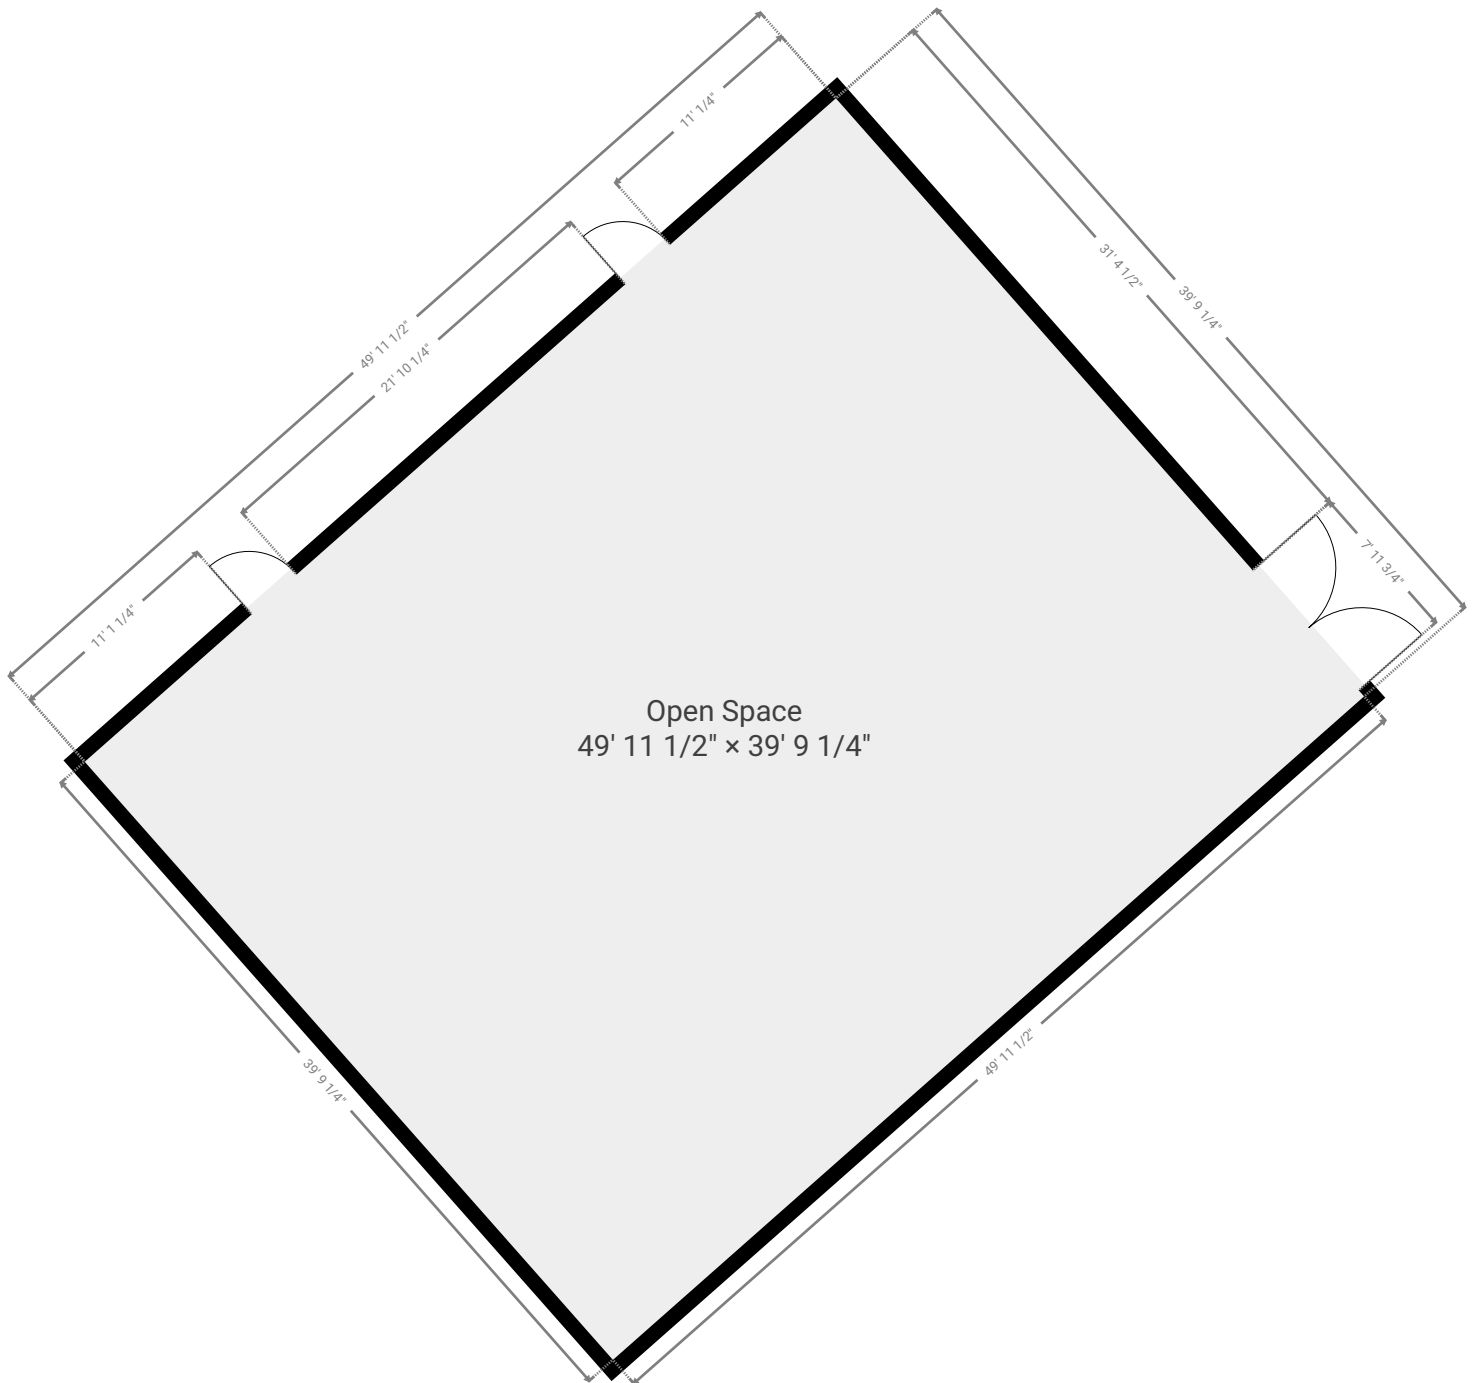

LIVING AREA: 2123.51 sq ft • FLOORS: 1

▼ Ground Floor

This floor plan is provided without warranty of any kind. Broken Crayon Photography, disclaims any warranty including, without limitation, satisfactory quality or accuracy of dimensions. While we do our best at being accurate, we cannot guarantee square footage calculations. While we are providing measurements and a floor plan ultimately, the real estate agent is responsible to make sure it's accurate. If you see a discrepancy, let us know immediately!

TOTAL AREA: 2123.51 sq ft • LIVING AREA: 2123.51 sq ft • FLOORS: 1

▼ **Open Space**
Ground Floor

WIDTH: 49' 11 1/2" • LENGTH: 39' 9 1/4"
AREA: 1986.70 sq ft • PERIMETER: 179' 5 1/2"