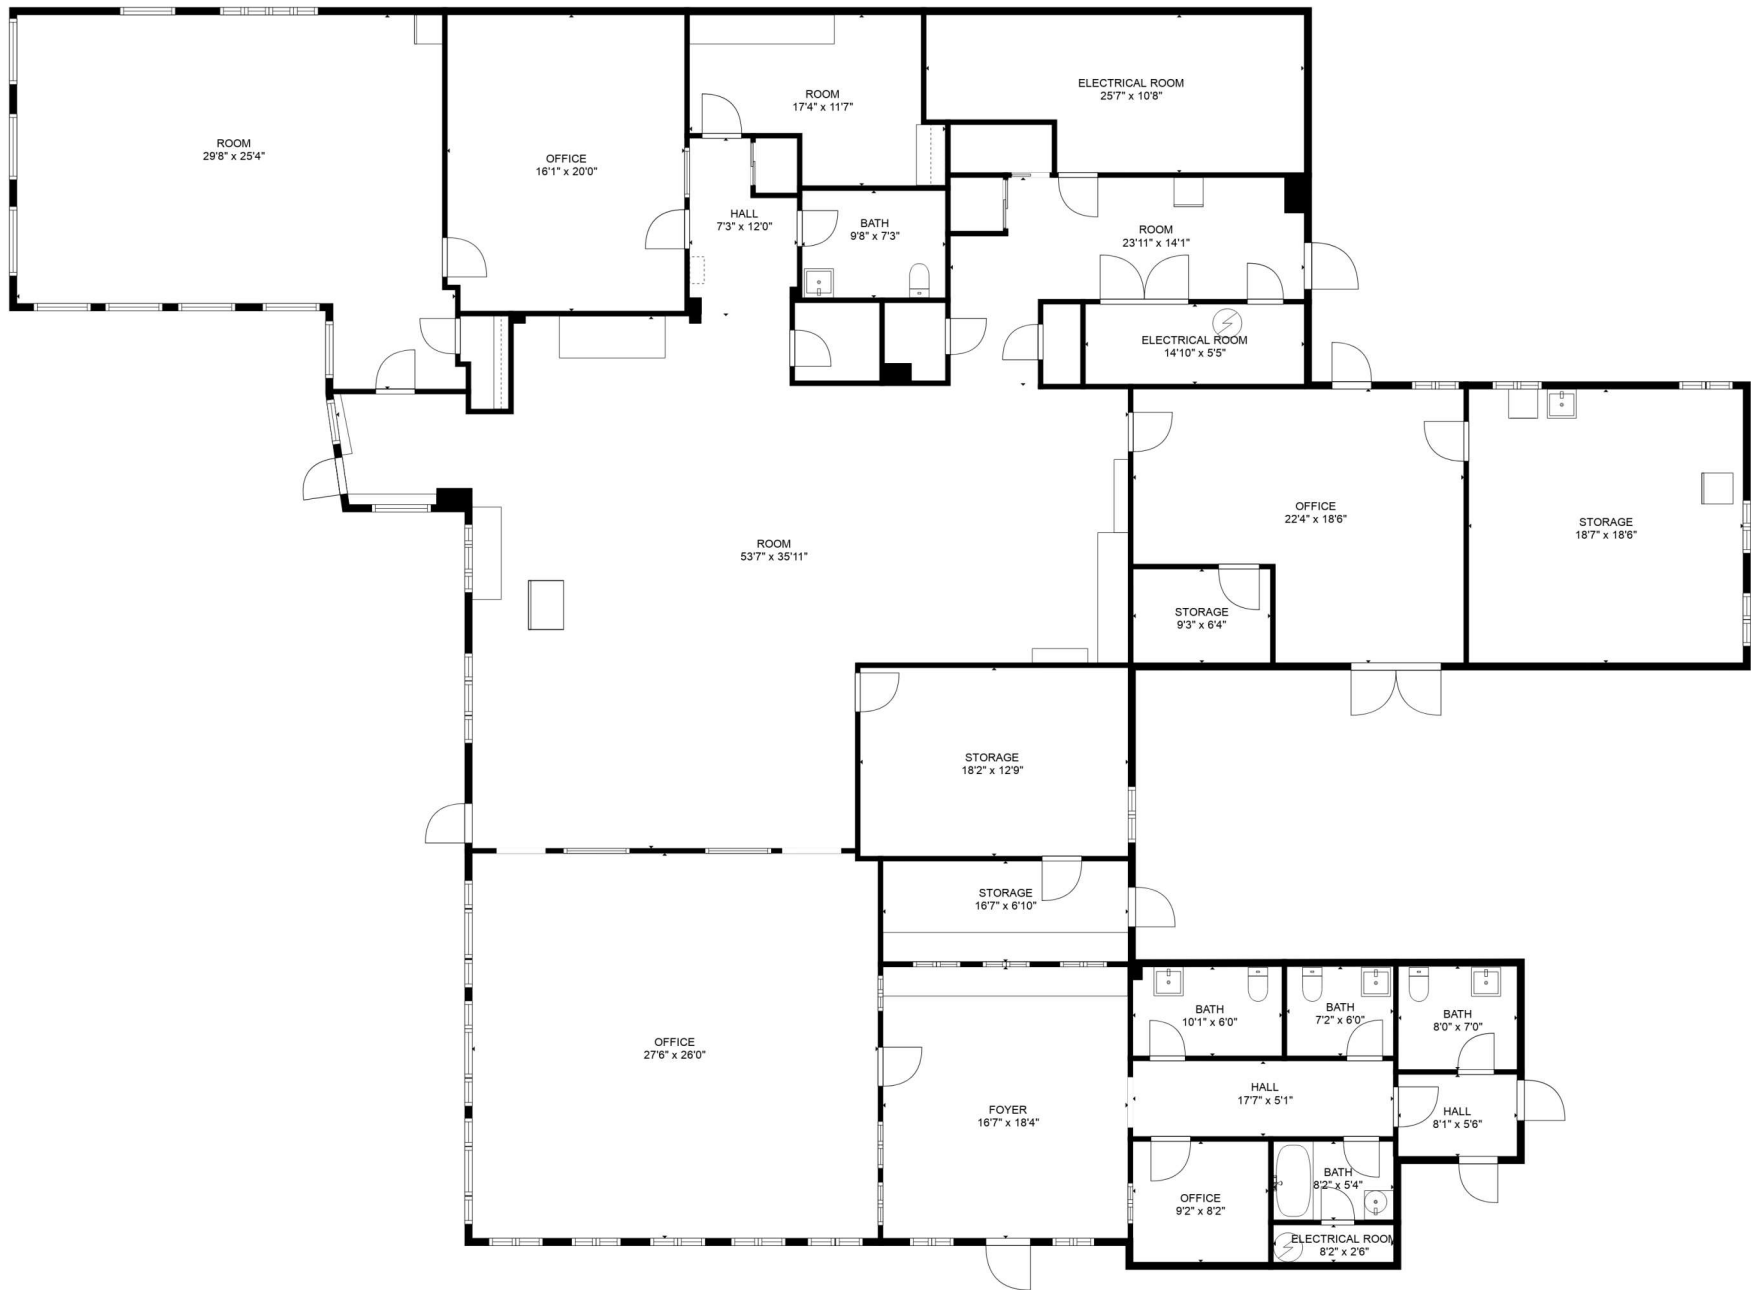

**TOTAL: 4840 sq. ft**

FLOOR 1: 4840 sq. ft

EXCLUDED AREAS: ELECTRICAL ROOM: 342 sq. ft, STORAGE: 752 sq. ft

FLOOR PLAN CREATED BY CUBICASA APP. MEASUREMENTS DEEMED HIGHLY RELIABLE BUT NOT GUARANTEED.

**TOTAL: 4840 sq. ft**

FLOOR 1: 4840 sq. ft

EXCLUDED AREAS: ELECTRICAL ROOM: 342 sq. ft, STORAGE: 752 sq. ft

FLOOR PLAN CREATED BY CUBICASA APP. MEASUREMENTS DEEMED HIGHLY RELIABLE BUT NOT GUARANTEED.