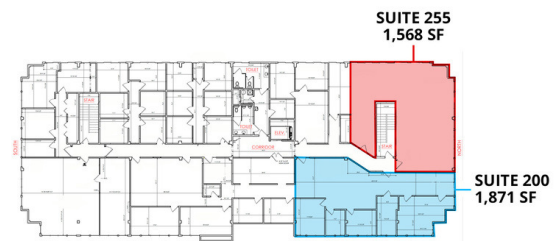

# 3300 NORTH BUILDING

397 LITTLE NECK ROAD, VIRGINIA BEACH, VA 23452

**SUITE 200 | 1,871 SF AVAILABLE**

# 3300 NORTH BUILDING

397 LITTLE NECK ROAD, VIRGINIA BEACH, VA 23452

SUITE 255 OFFICE | 1,568 SF AVAILABLE

## SUITE 255 | SAMPLE FLOOR PLAN