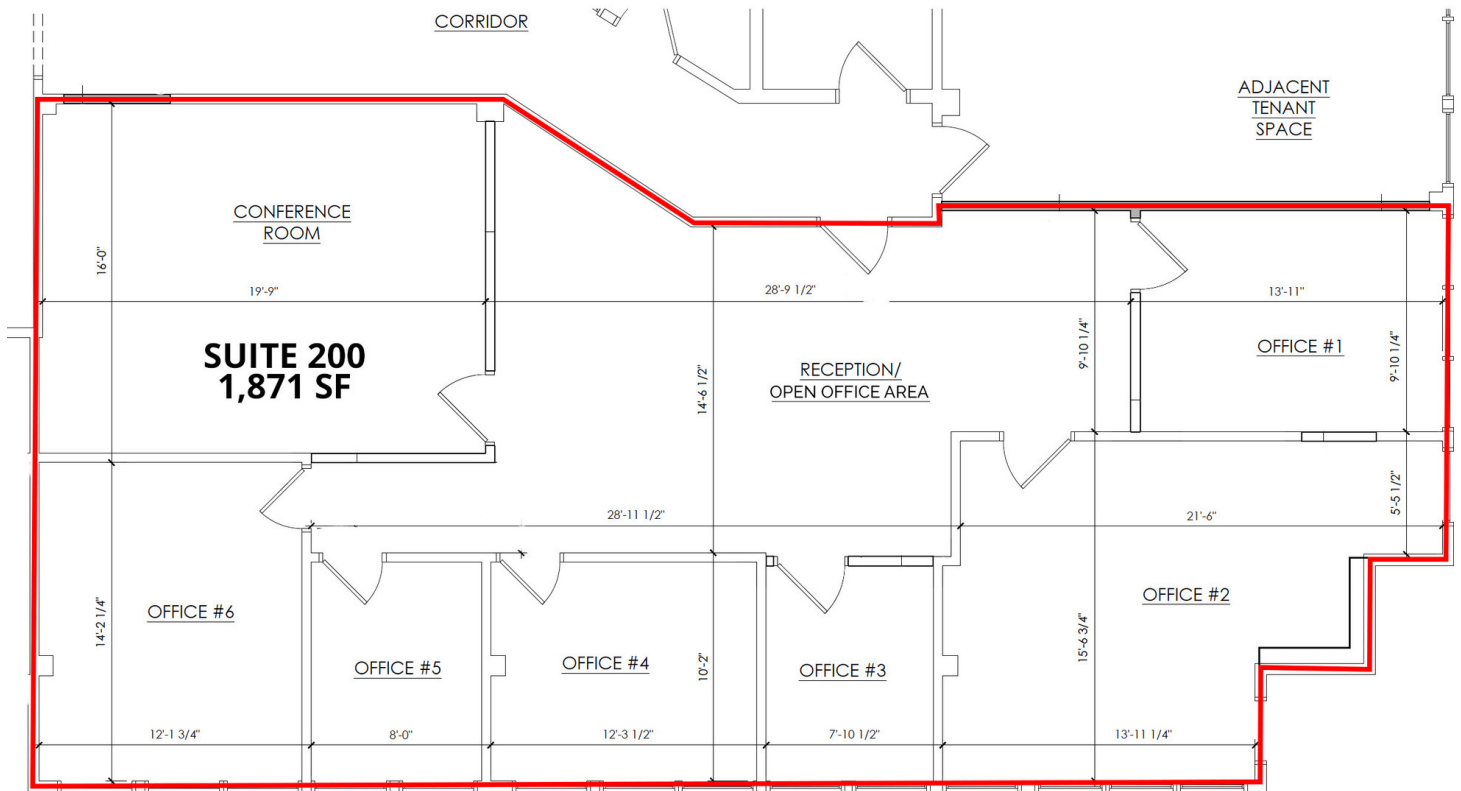

# 3300 NORTH BUILDING

397 LITTLE NECK ROAD, VIRGINIA BEACH, VA 23452

**SUITE 200 | 1,871 SF AVAILABLE**

# 3300 NORTH BUILDING

397 LITTLE NECK ROAD, VIRGINIA BEACH, VA 23452

SUITE 255 OFFICE | 1,568 SF AVAILABLE

## SUITE 255 | SAMPLE FLOOR PLAN