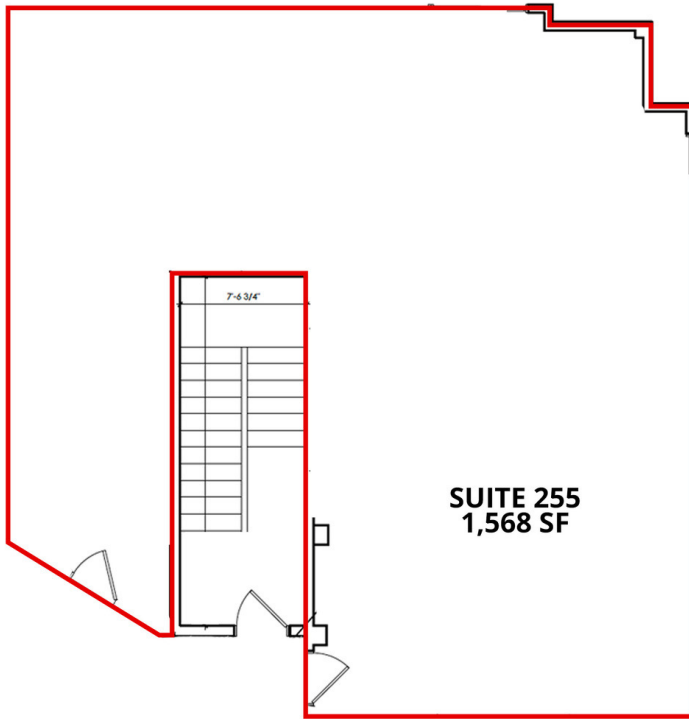

# 3300 NORTH BUILDING

397 LITTLE NECK ROAD, VIRGINIA BEACH, VA 23452

**SUITE 200 | 1,871 SF AVAILABLE**

# 3300 NORTH BUILDING

397 LITTLE NECK ROAD, VIRGINIA BEACH, VA 23452

SUITE 255 OFFICE | 1,568 SF AVAILABLE

## SUITE 255 | SAMPLE FLOOR PLAN