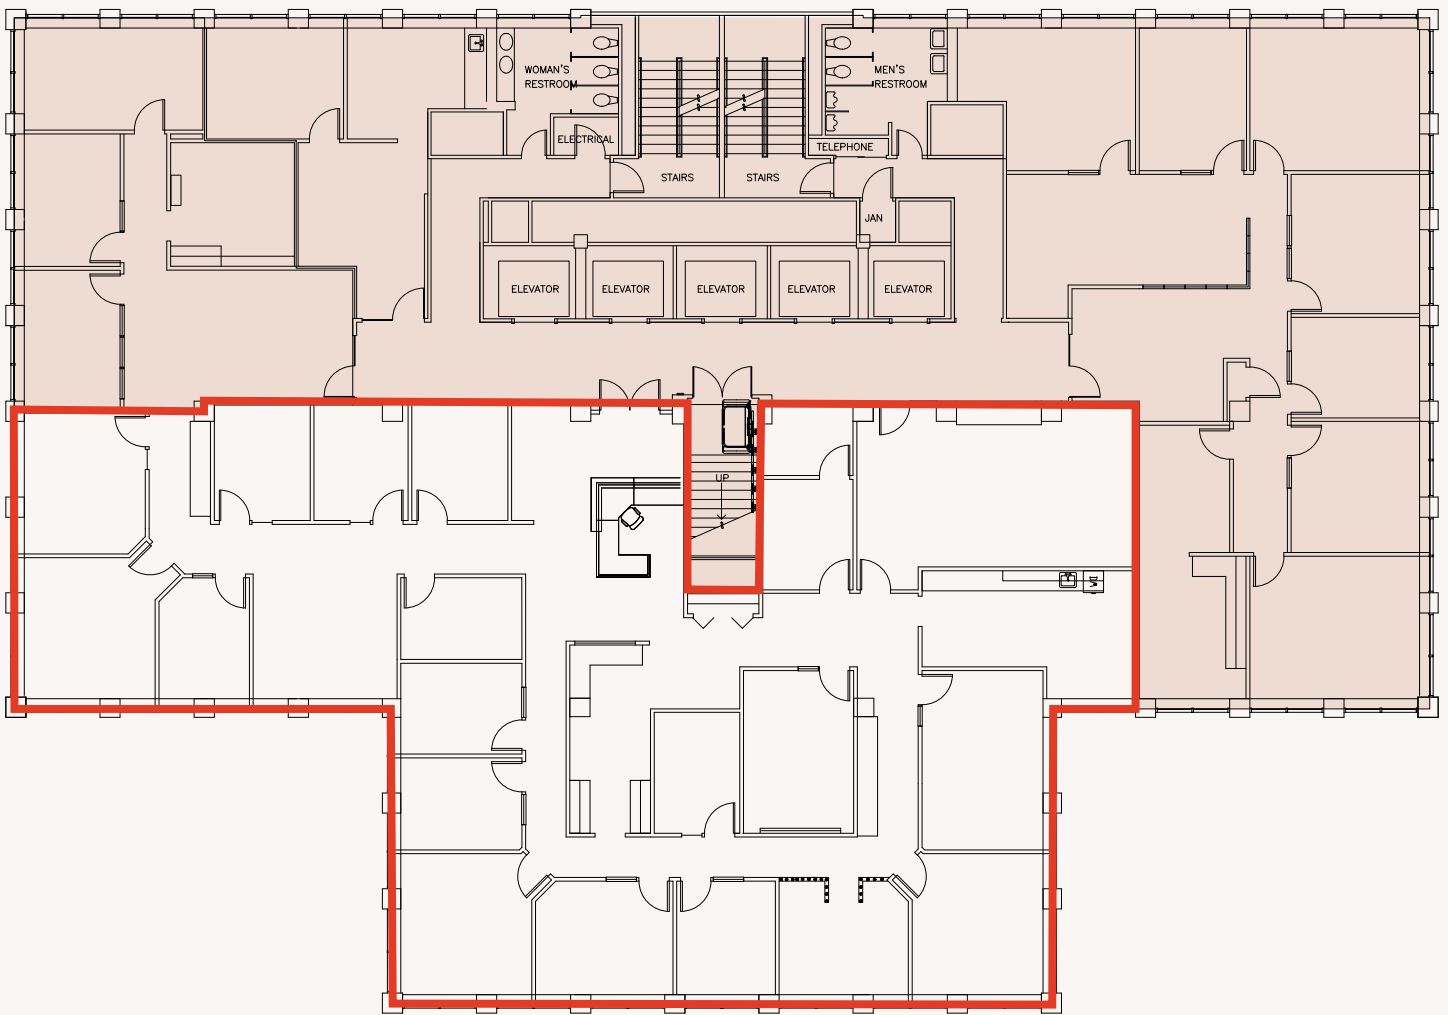

PLAZA 600

SUITE 1900 :: 6,128 RSF

600 STEWART STREET
SEATTLE, WA 98101

Cleita Harvey +1 206 607 1794 cleita.harvey@jll.com
Tim Jones +1 206 971 7011 tim.jones@jll.com
Charlotte Evans +1 206 607 1720 charlotte.evans@jll.com