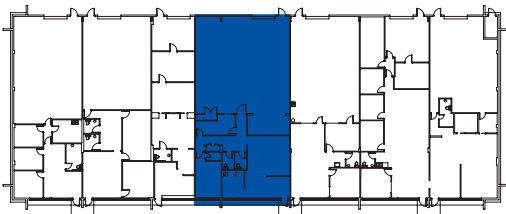

6702 Benjamin Road, Tampa, FL  
**Suite 400: 3,200 RSF**

KEY PLAN

For more information:

Kelli Hatton  
+1 813.454.1619  
khatton@naiburnsscalo.com

Coy Lowrey  
+1 813.215.8168  
clowrey@naiburnsscalo.com

5201 W Kennedy Blvd, Suite 925  
Tampa, FL  
+1 813.815.8360