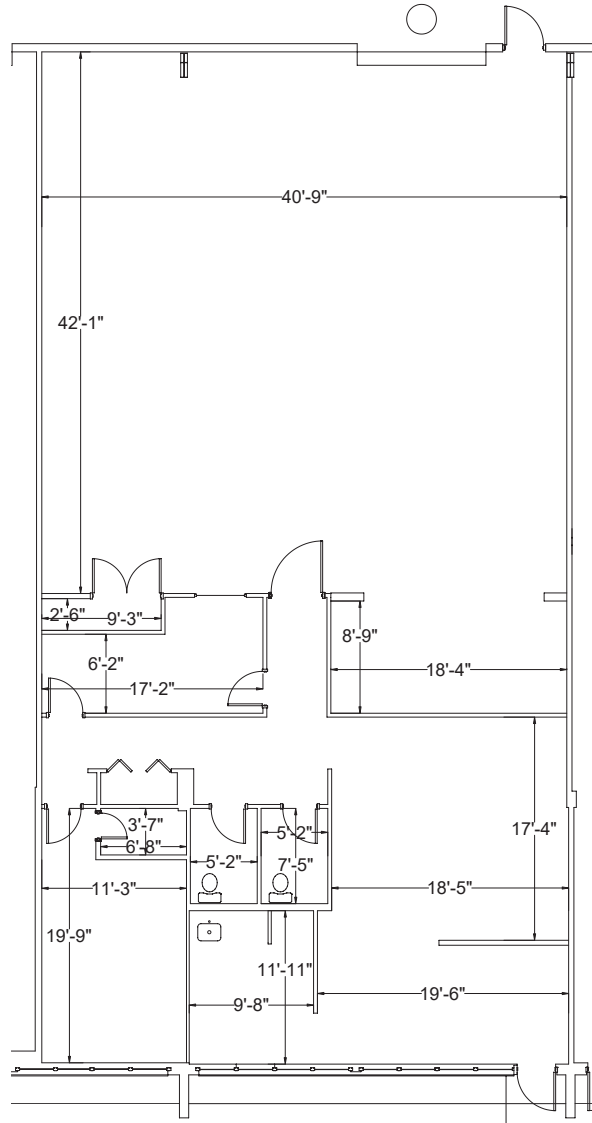

6702 Benjamin Road, Tampa, FL  
**Suite 400: 3,200 RSF**

KEY PLAN

For more information:

Kelli Hatton  
+1 813.454.1619  
khatton@naiburnsscalo.com

Coy Lowrey  
+1 813.215.8168  
clowrey@naiburnsscalo.com

5201 W Kennedy Blvd, Suite 925  
Tampa, FL  
+1 813.815.8360