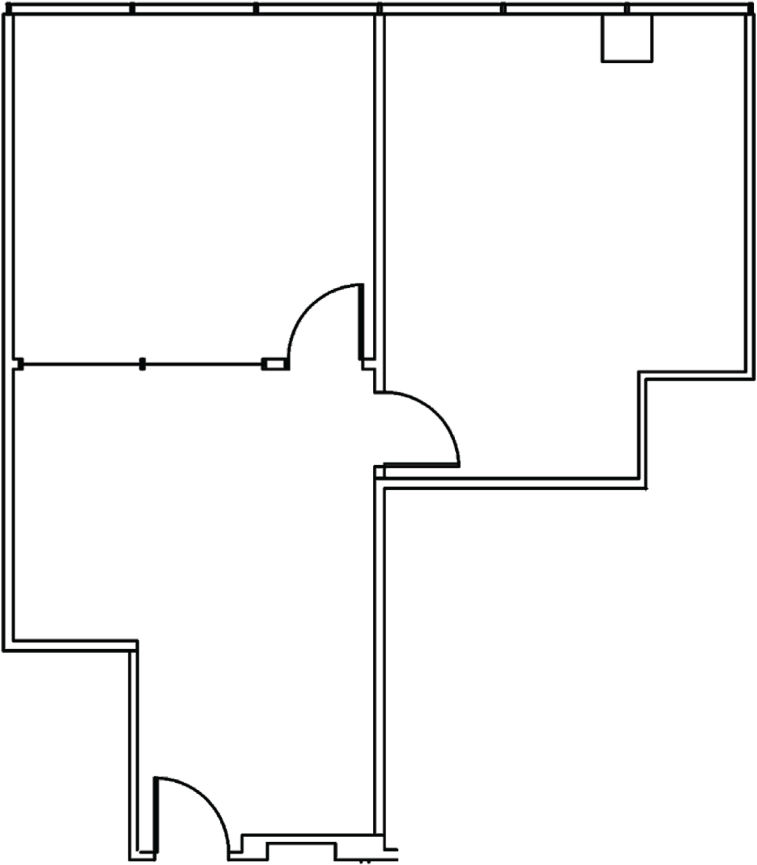

FOR LEASE | OFFICE | 2550 GRAY FALLS DRIVE

SUITE 180
869 Square Feet

MATT EASTERLING
713.325.4112
measterling@landparkco.com

JACOB SUMMERS
832.790.4200
jsummers@landparkco.com