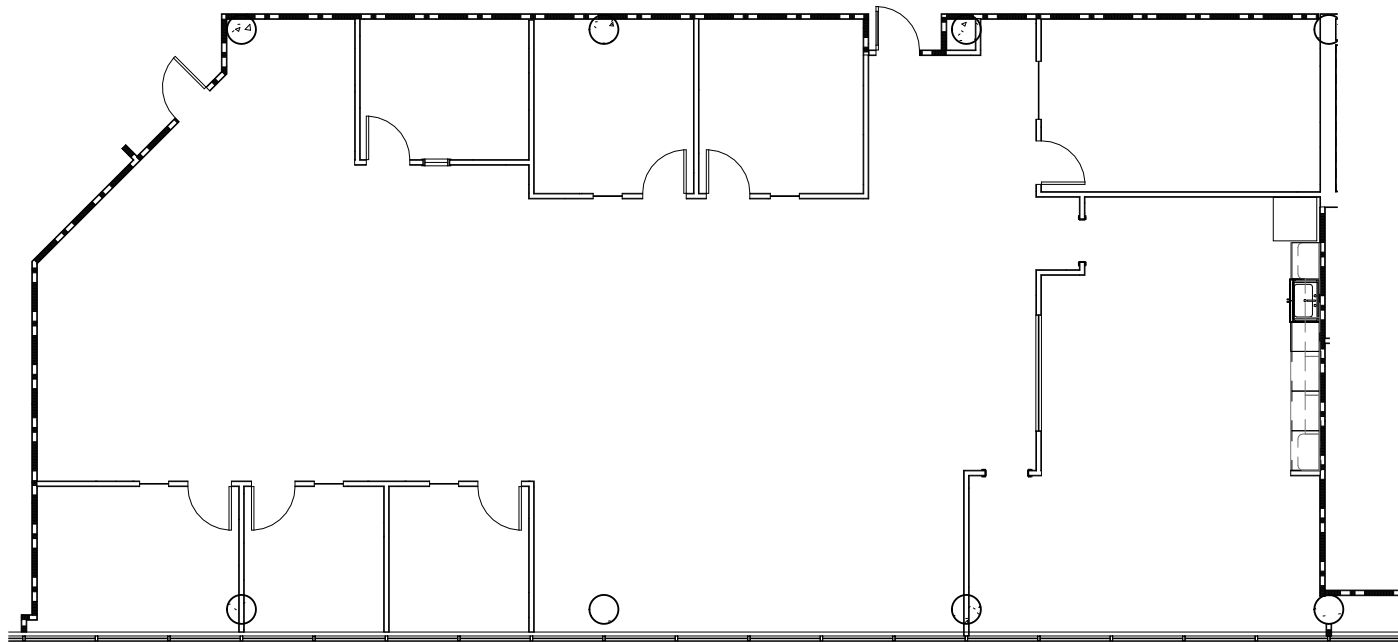

SUITE 640 | 4,332 SF AVAILABLE

**AVISON
YOUNG**

Kirk Rich, CCIM, SIOR, Principal
770.916.6112
kirk.rich@avisonyoung.com

Chris Godfrey, Principal
404.865.3678
chris.godfrey@avisonyoung.com

Monica Speak, Vice President
404.454.1906
monica.speak@avisonyoung.com