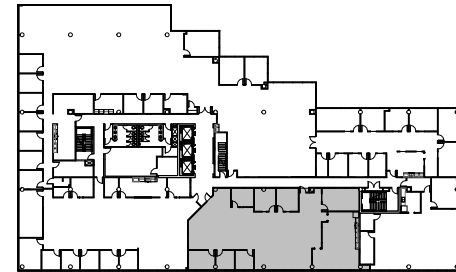

SUITE 640 | 4,332 SF AVAILABLE

**AVISON
YOUNG**

Kirk Rich, CCIM, SIOR, Principal
770.916.6112
kirk.rich@avisonyoung.com

Chris Godfrey, Principal
404.865.3678
chris.godfrey@avisonyoung.com

Monica Speak, Vice President
404.454.1906
monica.speak@avisonyoung.com