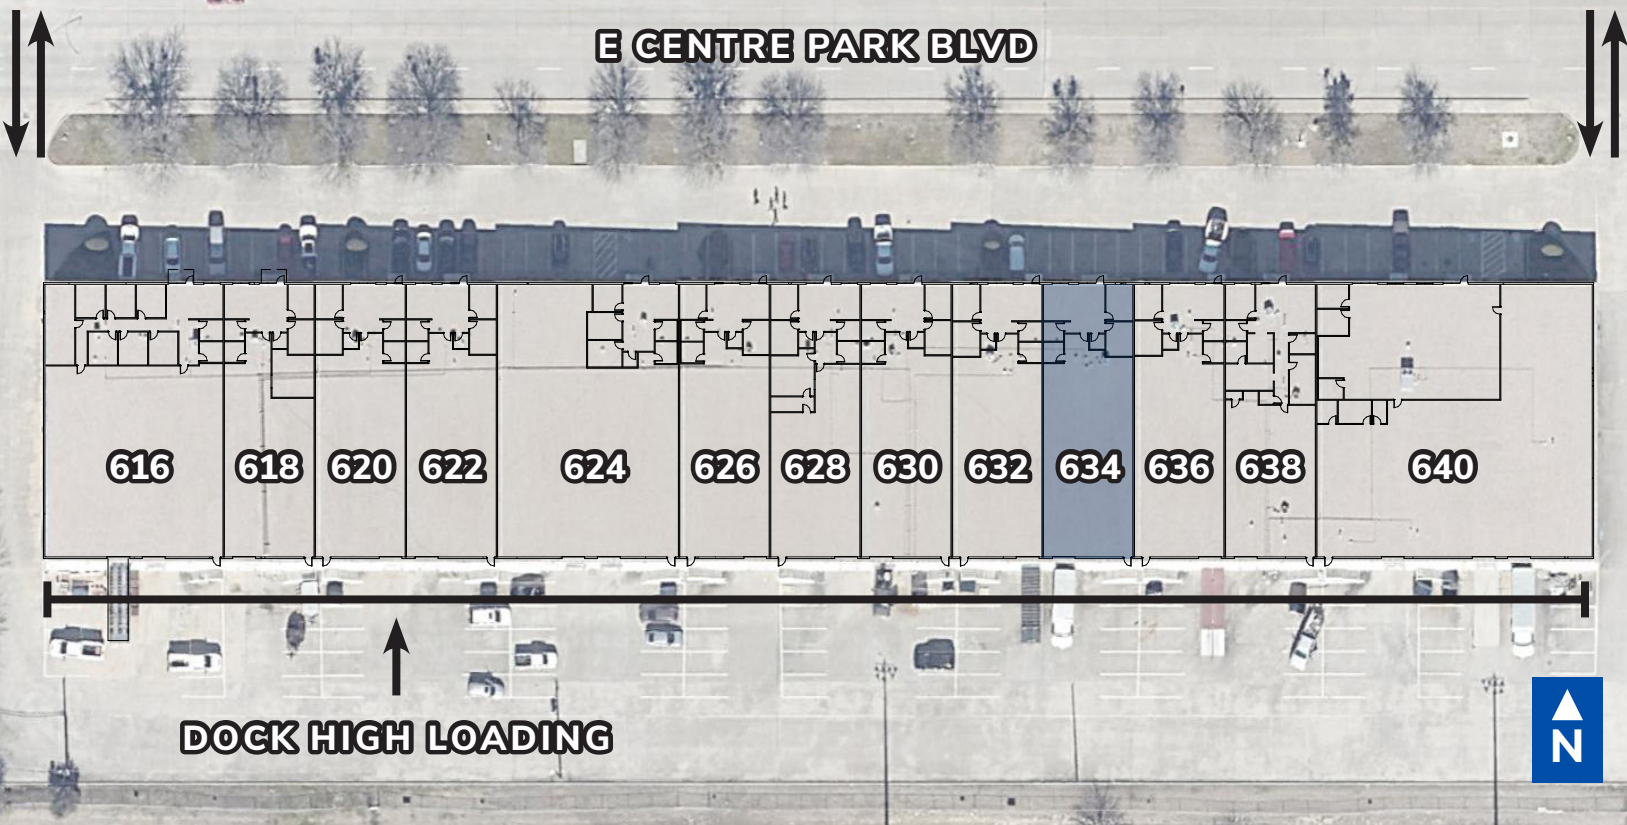

# 616-640 E Centre Park Blvd

DeSoto, Texas 75115

FOR LEASE

### Suite 634 - 3,987 SF

- Rear Load Building
- 2,955 SF Warehouse
- 1,032 SF Office
- 1 Dock
- 2 Offices
- 2 Restrooms
- 16' clear height
- Fire Sprinkler System

**Giovanni Scardino**  
giovanni.scardino@streamrealty.com  
847.612.8488