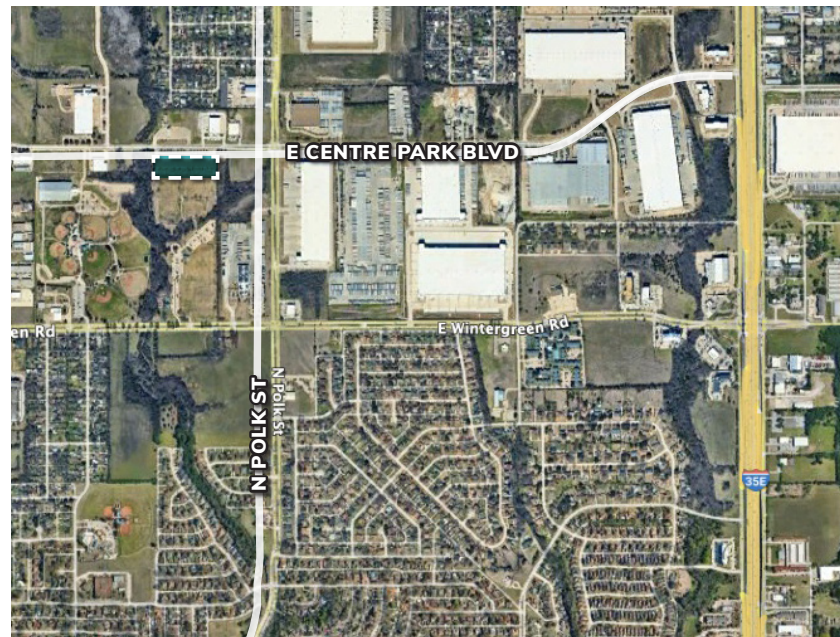

Giovanni Scardino
giovanni.scardino@streamrealty.com
847.612.8488

Jamie Jennings
jjennings@streamrealty.com
214.914.1809

STREAM®