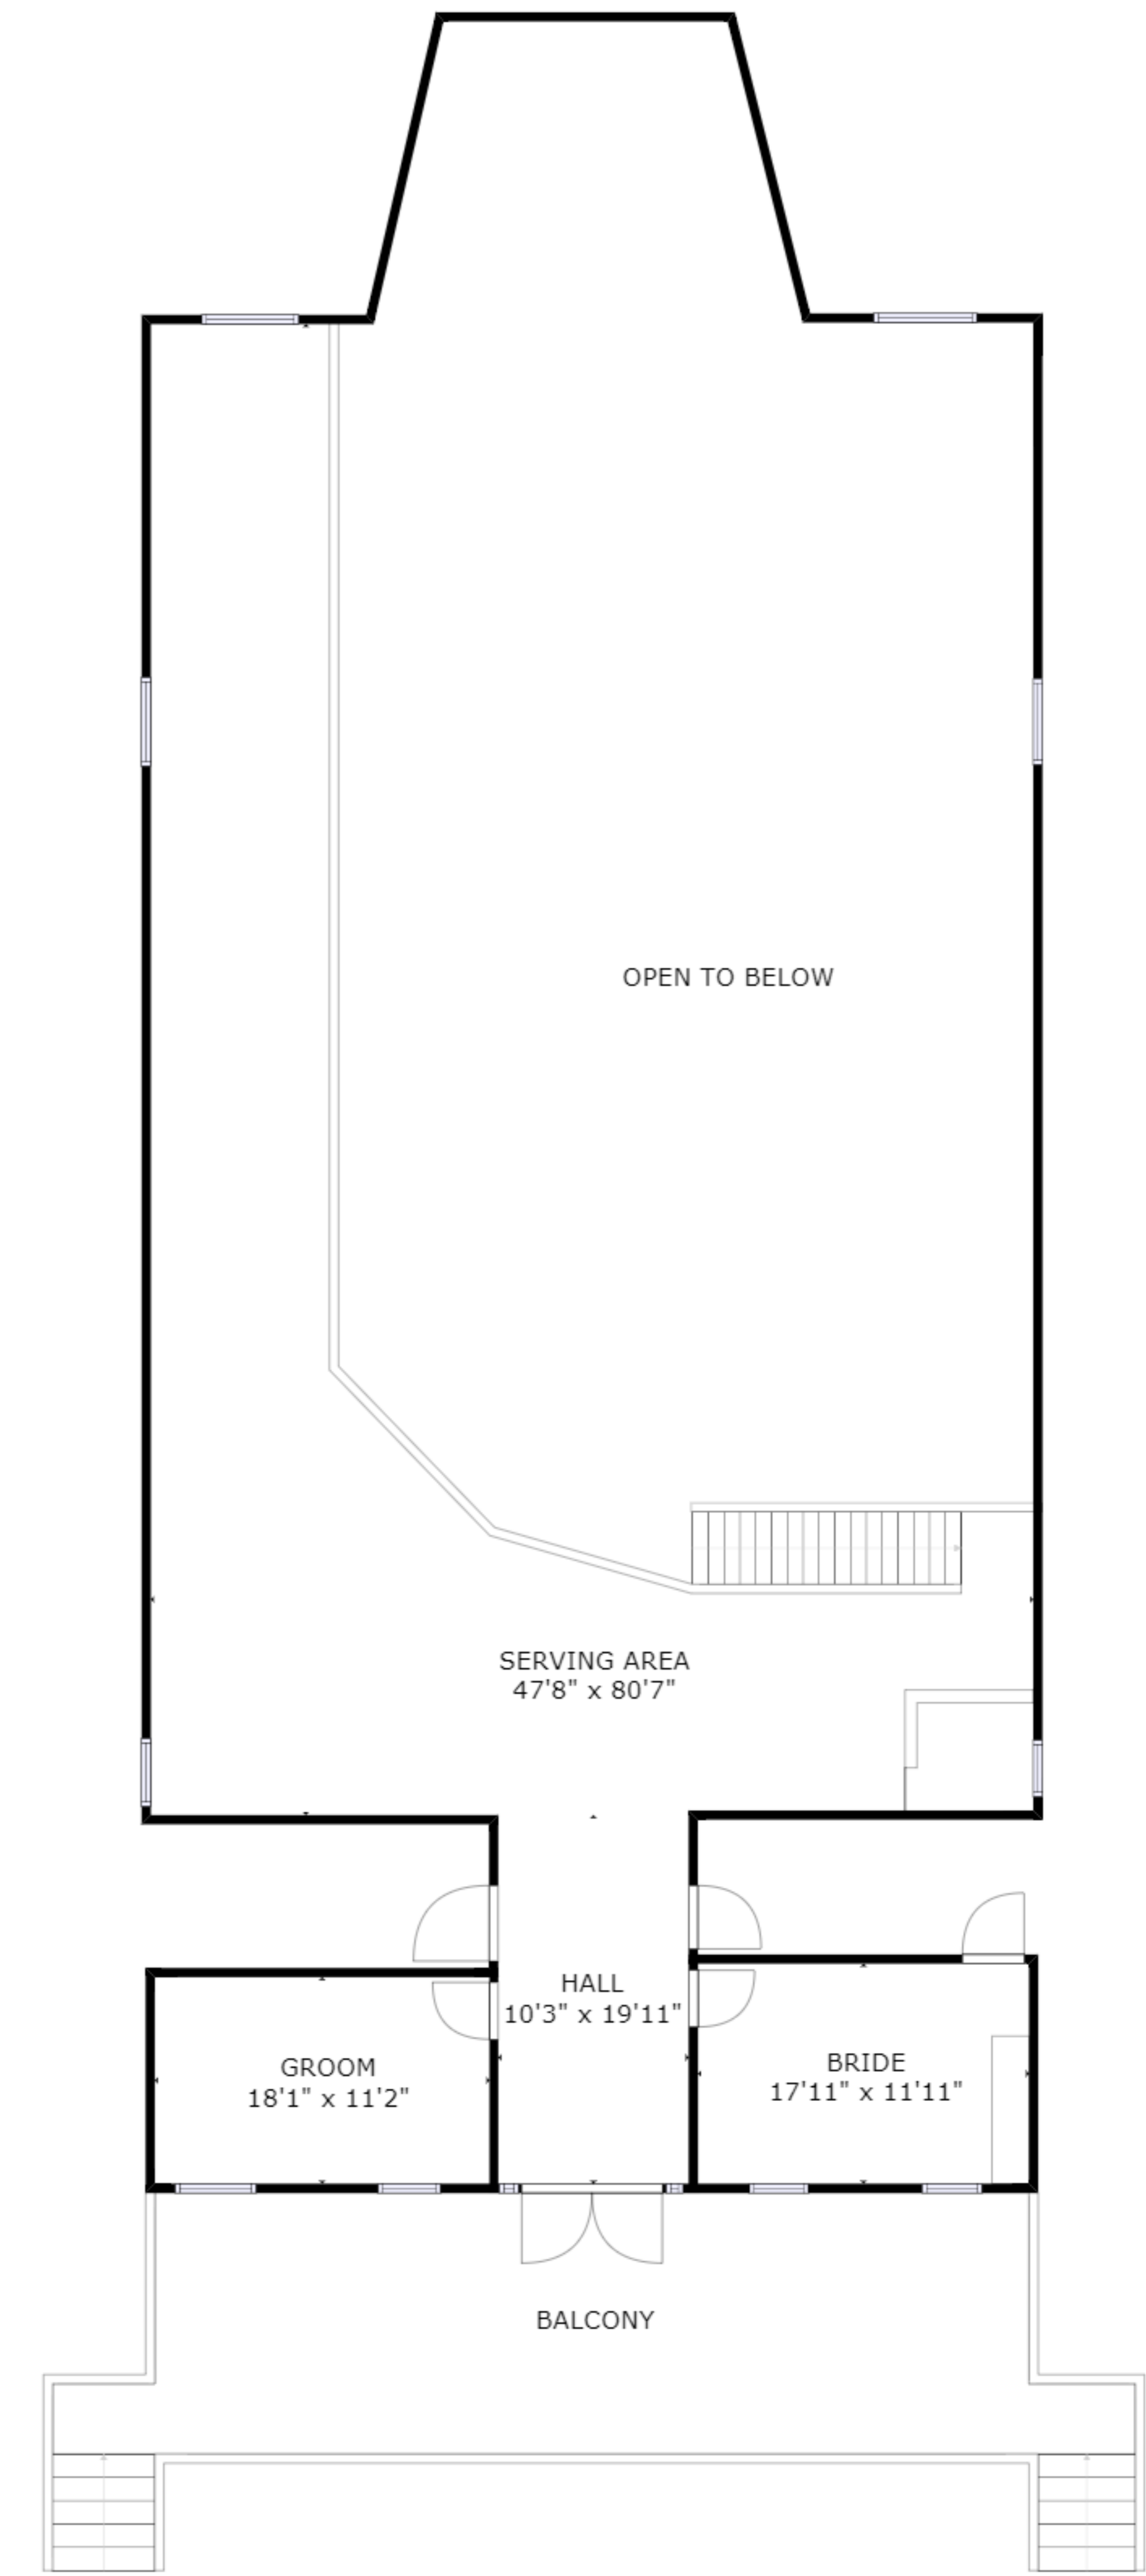

FLOOR 1

FLOOR 2

GROSS INTERNAL AREA
 FLOOR 1: 7088 sq ft, FLOOR 2: 2070 sq ft
 TOTAL: 9158 sq ft
 SIZES AND DIMENSIONS ARE APPROXIMATE, ACTUAL MAY VARY.