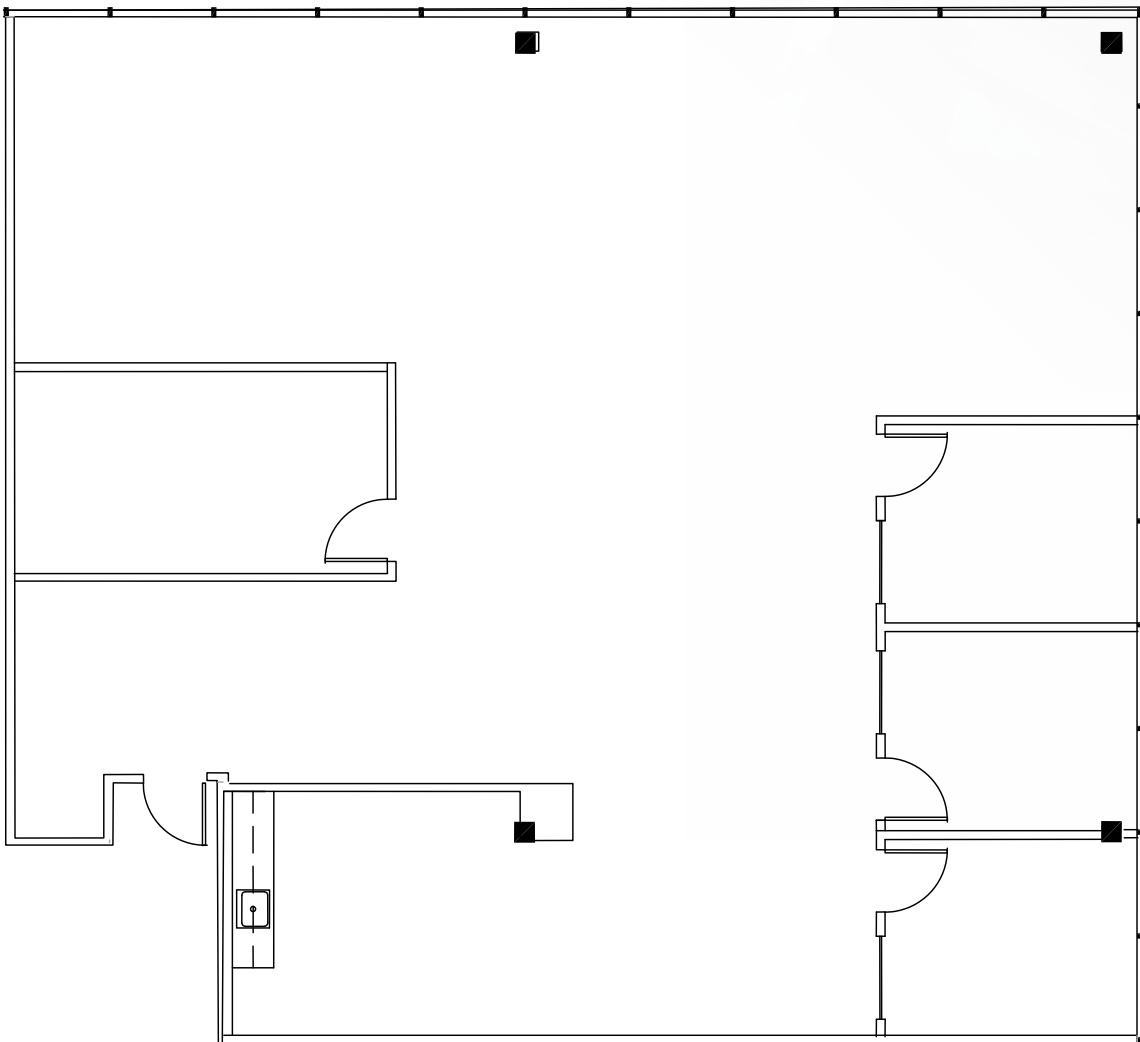

CONCOURSE CENTER

BUILDING I

3501 EAST FRONTAGE ROAD
TAMPA, FL 33607

Suite 175 - 3,046 SF

Contacts:

ROXANNE KEMPH
+1 813 787 1068
roxanne.kemph@cbre.com

KELLEY MATHESON
+1 813 273 8489
kelley.matheson@cbre.com