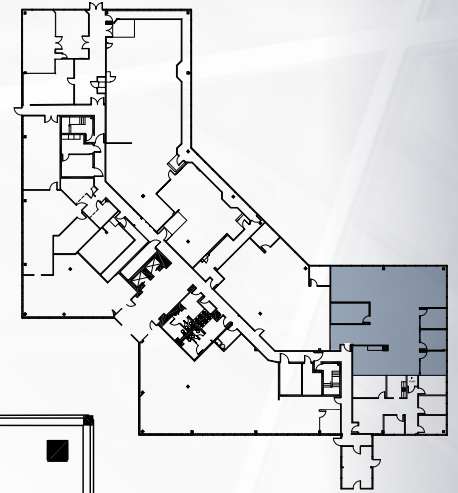

CONCOURSE CENTER

BUILDING I

3501 EAST FRONTAGE ROAD
TAMPA, FL 33607

Suite 175 - 3,046 SF

Contacts:

ROXANNE KEMPH
+1 813 787 1068
roxanne.kemph@cbre.com

KELLEY MATHESON
+1 813 273 8489
kelley.matheson@cbre.com