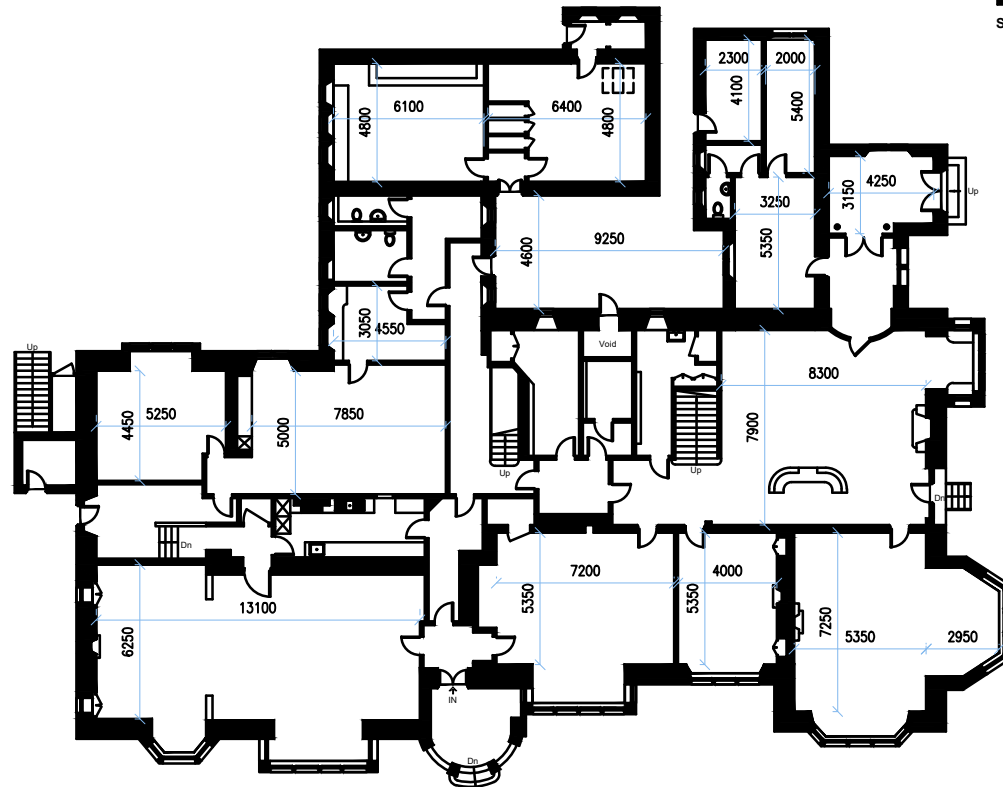

Northwood House

Approximate Area

Ground Floor = 699.7 sq m / 7531 sq ft

First Floor = 520.4 sq m / 5601 sq ft

Second Floor = 279.7 sq m / 3011 sq ft

Third Floor = 10.6 sq m / 114 sq ft

Including Limited Use Area (27.3 sq m / 284 sq ft)

For identification only. Not to scale.

© Jonathan Smith Photography

Ground Floor

Second Floor

First Floor

Third Floor