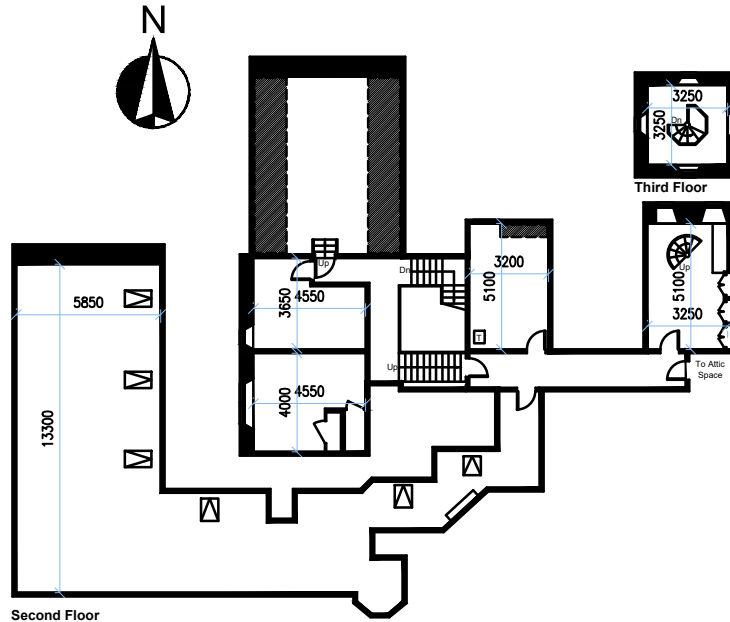

Northwood House

Approximate Area

Ground Floor = 699.7 sq m / 7531 sq ft

First Floor = 520.4 sq m / 5601 sq ft

Second Floor = 279.7 sq m / 3011 sq ft

Third Floor = 10.6 sq m / 114 sq ft

Including Limited Use Area (27.3 sq m / 284 sq ft)

For identification only. Not to scale.

© Jonathan Smith Photography

Ground Floor

Second Floor

First Floor

Third Floor