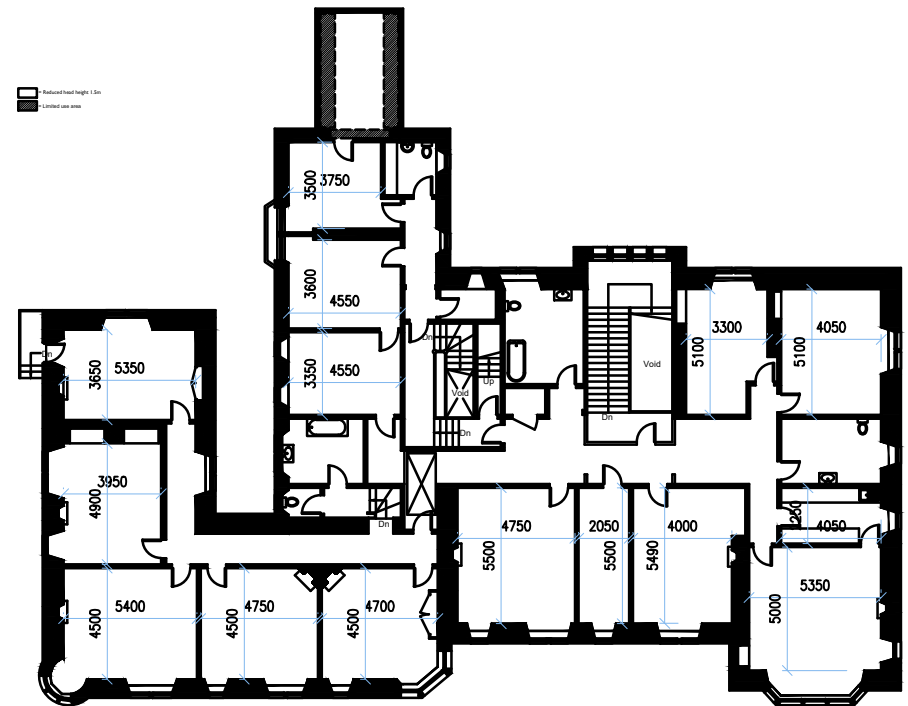

Northwood House

Approximate Area

Ground Floor = 699.7 sq m / 7531 sq ft

First Floor = 520.4 sq m / 5601 sq ft

Second Floor = 279.7 sq m / 3011 sq ft

Third Floor = 10.6 sq m / 114 sq ft

Including Limited Use Area (27.3 sq m / 284 sq ft)

For identification only. Not to scale.

© Jonathan Smith Photography

Ground Floor

Second Floor

First Floor

Third Floor