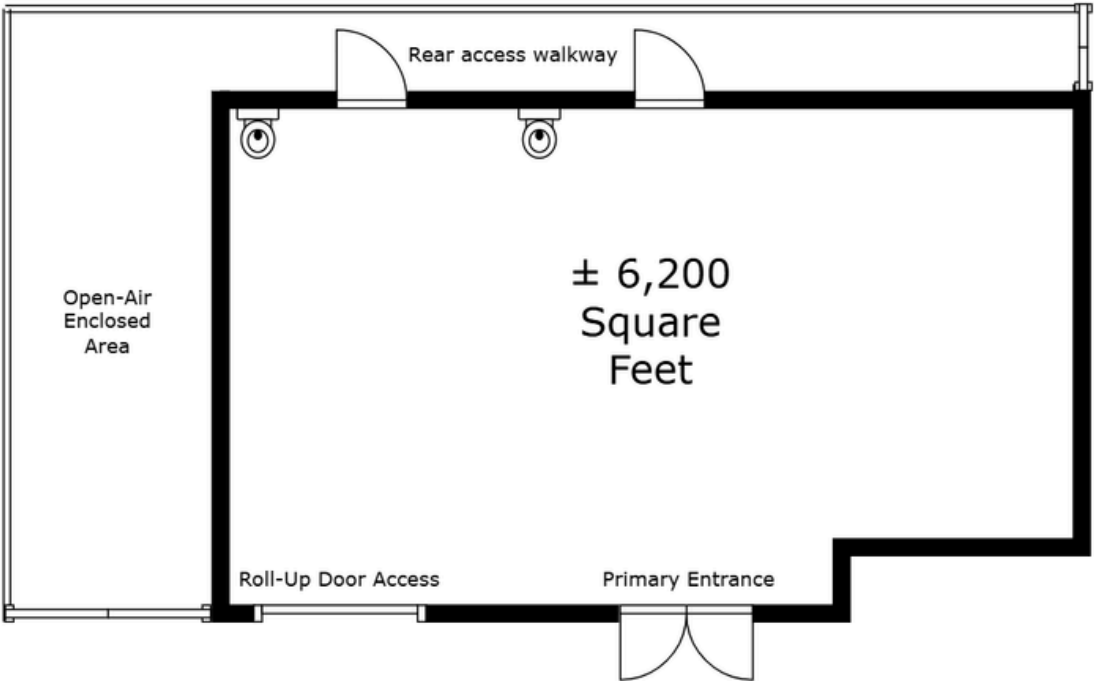

Site Plan

OPEN LAYOUT

+/- 6,200 SF BLDG | 39,037 SF LOT