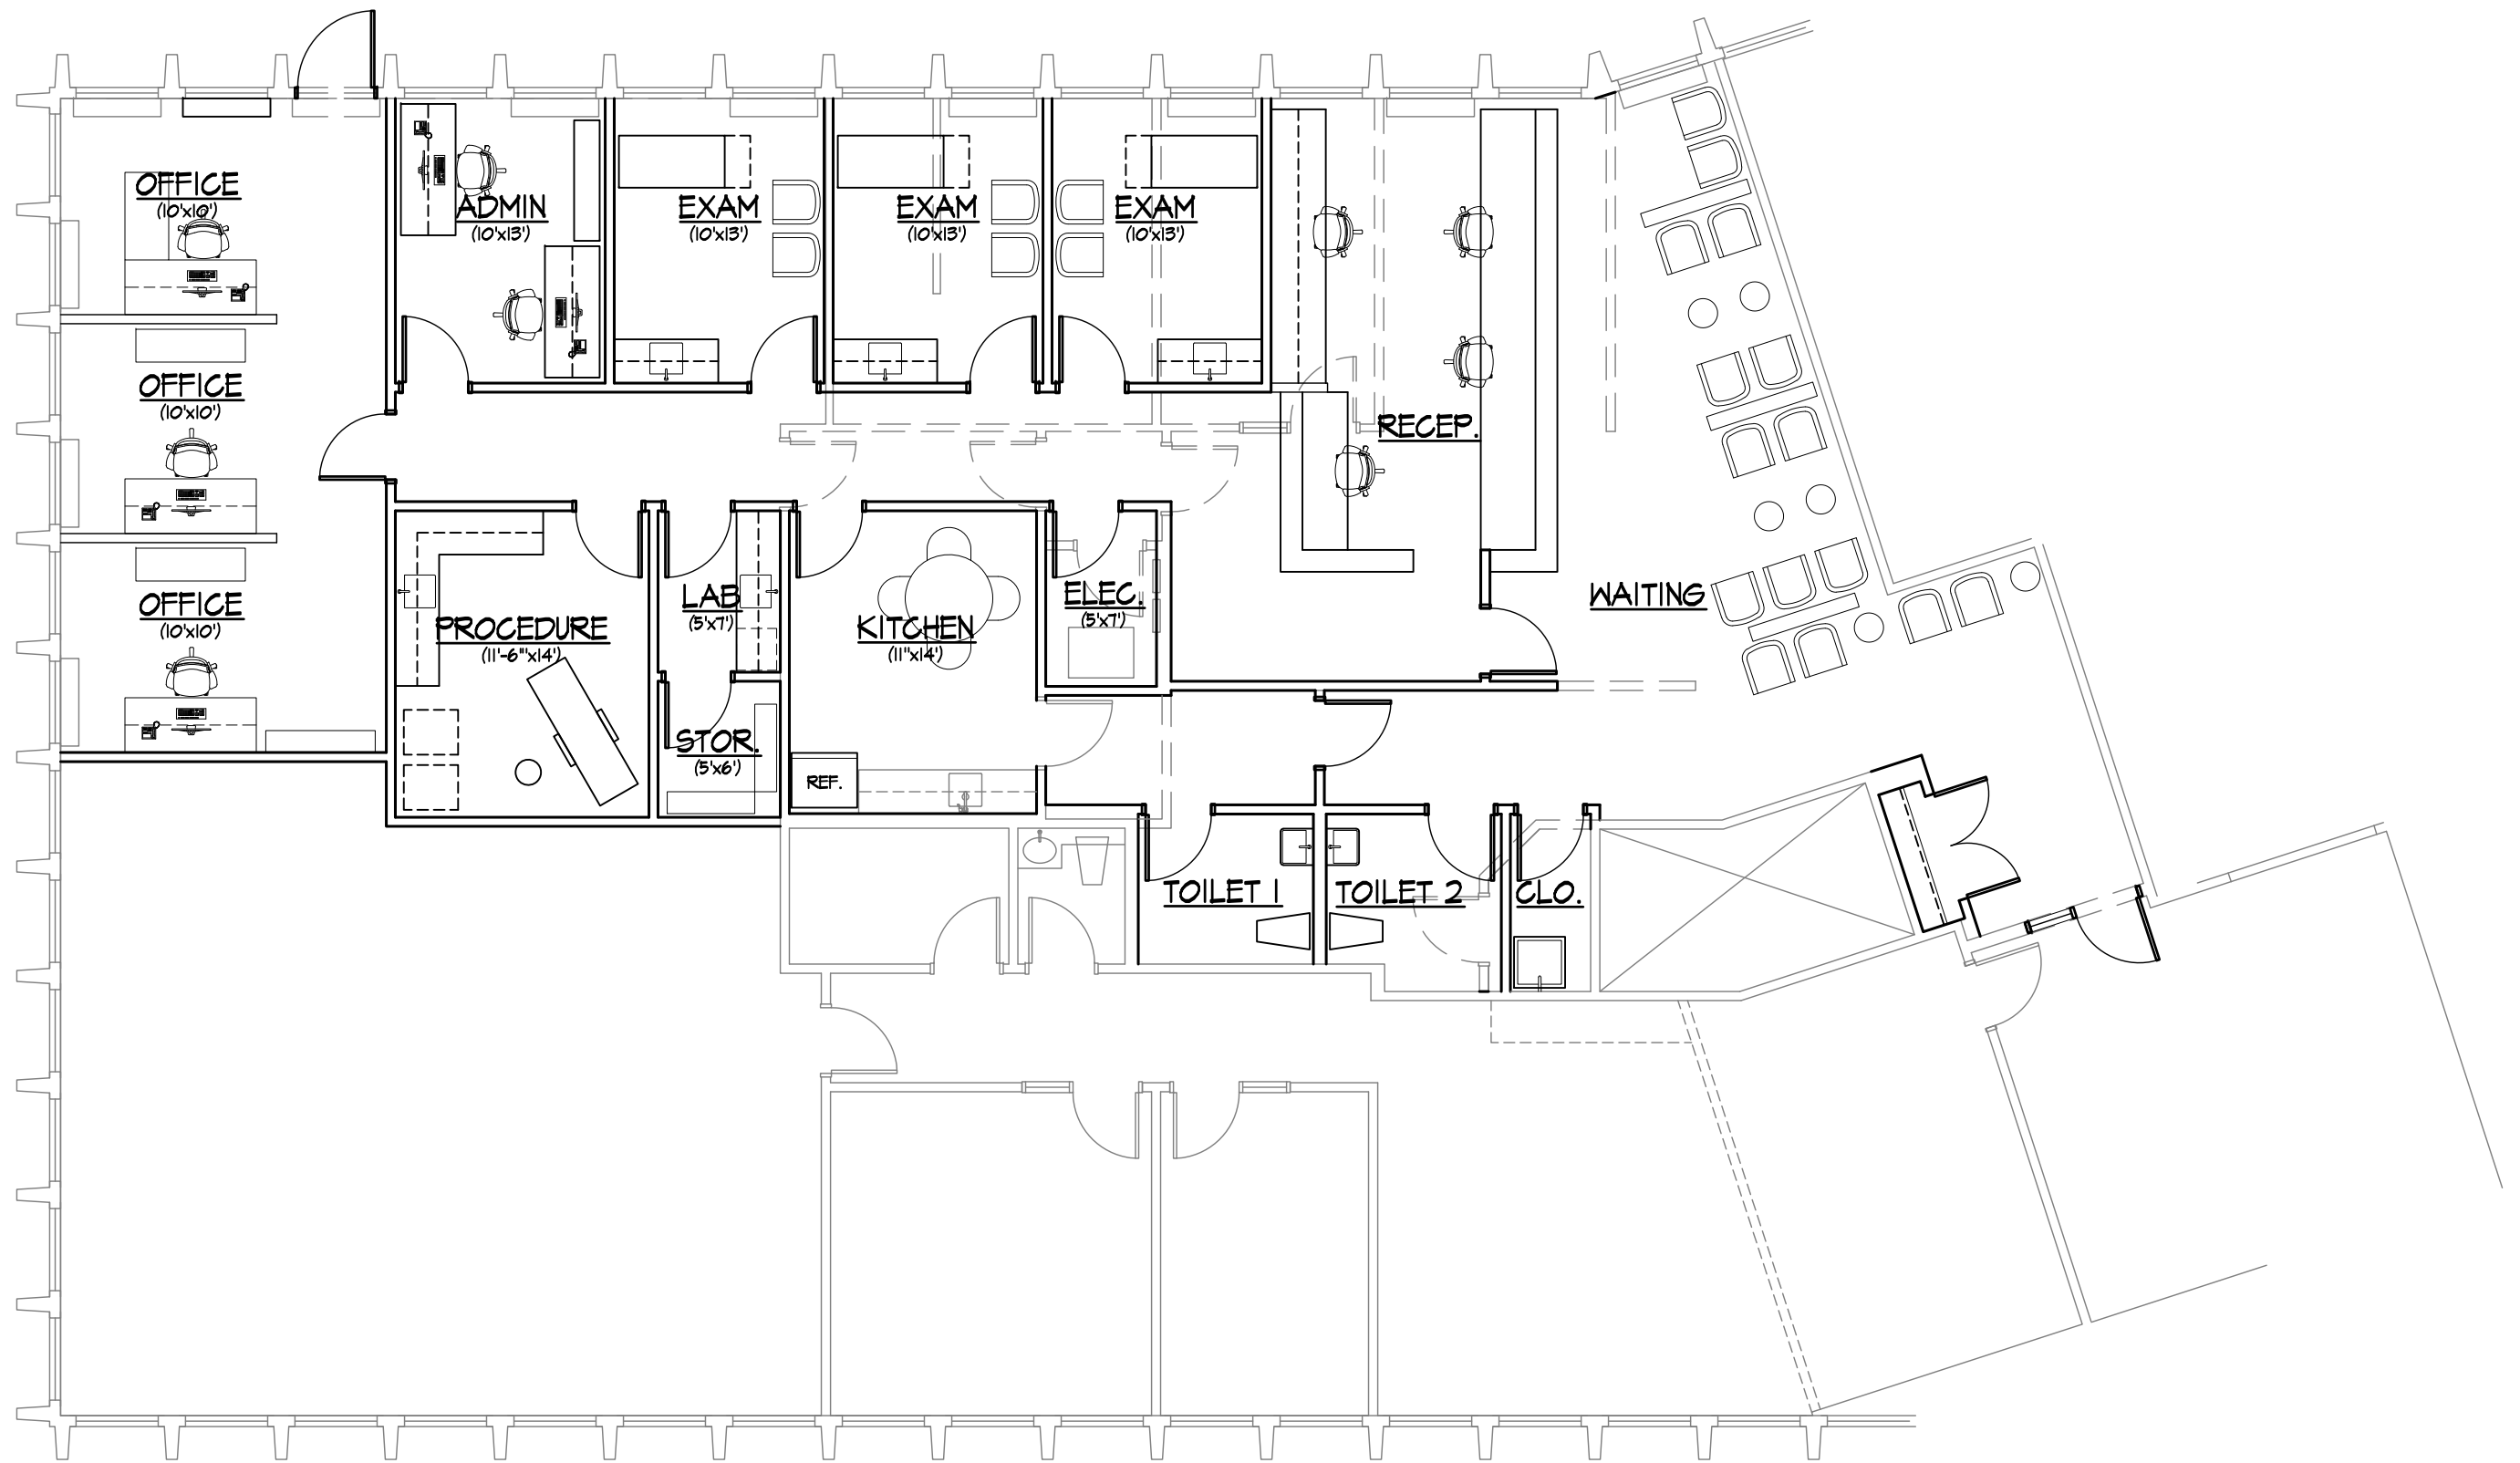

EXISTING CONDITIONS
SCALE: 1/8" = 1'-0"

MCSO
3201 OLD GLENVIEW RD.
SUITE 150
WILMETTE, IL 60091

FULL CIRCLE ARCHITECTS
Architecture and Interior Design
1731 N Marcey St
Suite 518
Chicago, IL 60614
11-5-2019

NEW FLOOR PLAN I.O
 SCALE: 1/8" = 1'-0"

MCSO
 3201 OLD GLENVIEW RD.
 SUITE 150
 WILMETTE, IL 60091

FULL CIRCLE ARCHITECTS
 Architecture and Interior Design
 1731 N Marcey St
 Suite 518
 Chicago, IL 60614
 11-5-2019