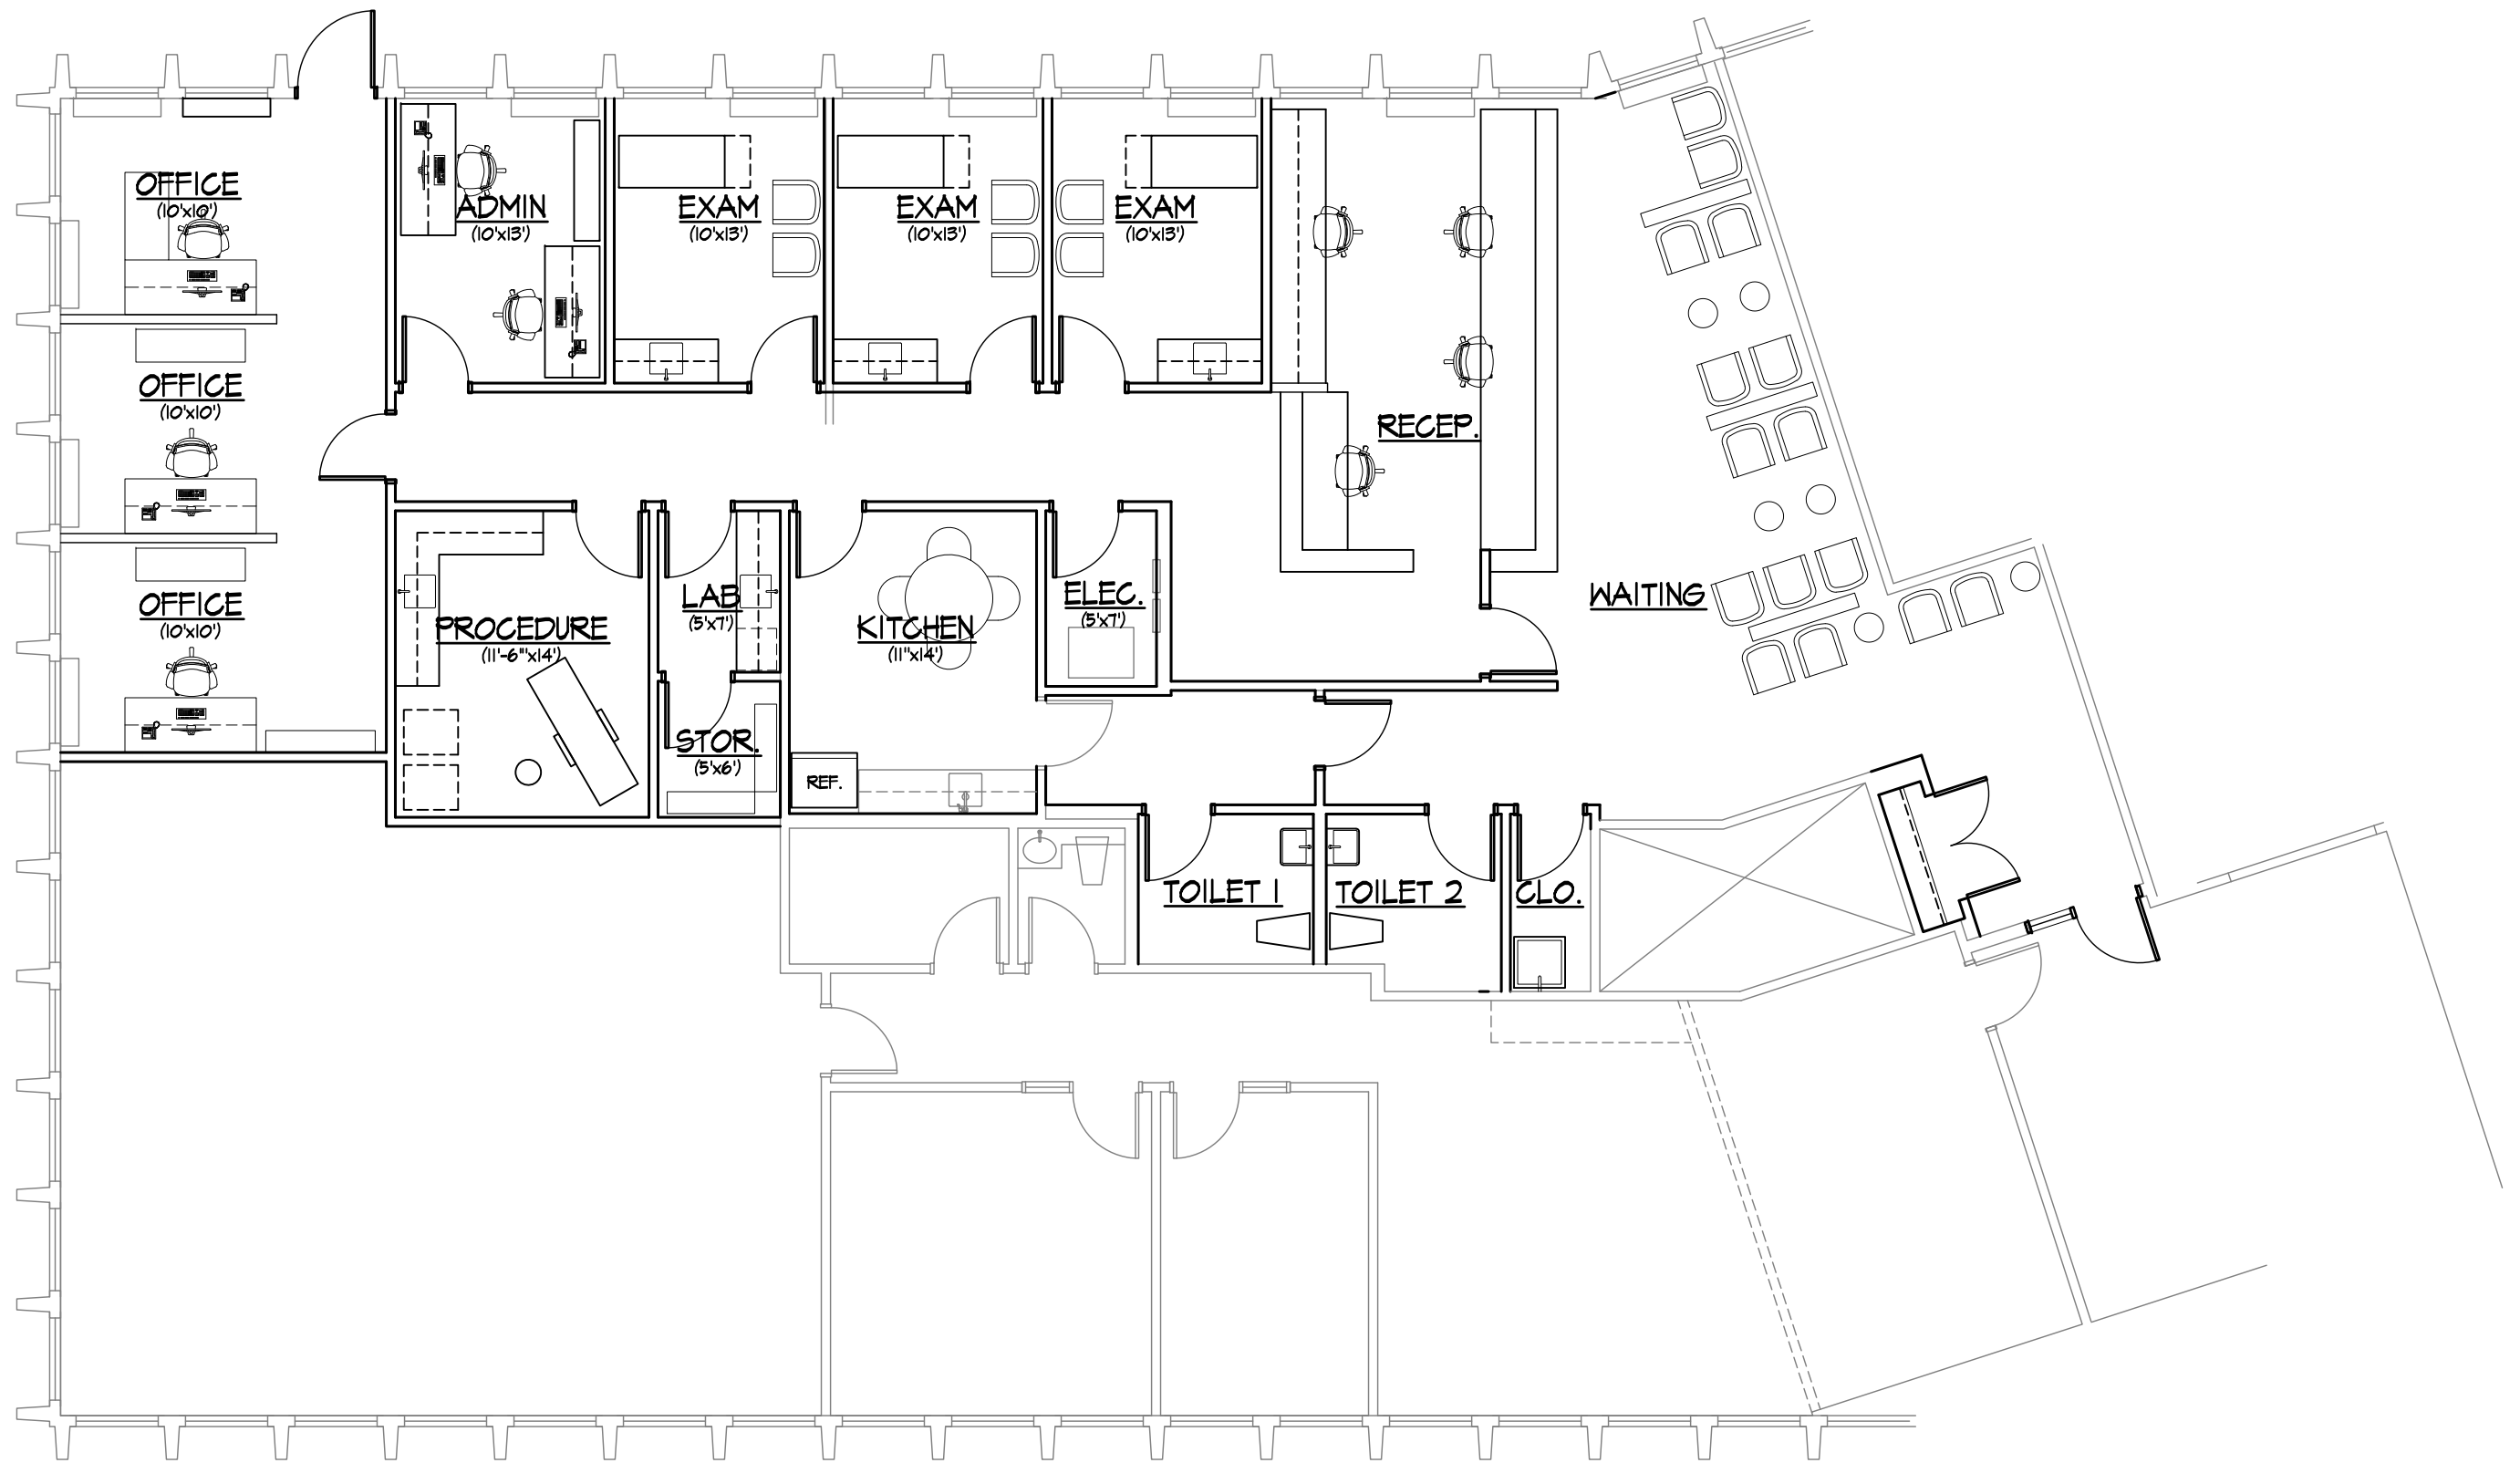

EXISTING CONDITIONS
SCALE: 1/8" = 1'-0"

MCSO
3201 OLD GLENVIEW RD.
SUITE 150
WILMETTE, IL 60091

FULL CIRCLE ARCHITECTS
Architecture and Interior Design
1731 N Marcey St
Suite 518
Chicago, IL 60614
11-5-2019

NEW FLOOR PLAN I.O
 SCALE: 1/8" = 1'-0"

MCSO
 3201 OLD GLENVIEW RD.
 SUITE 150
 WILMETTE, IL 60091

FULL CIRCLE ARCHITECTS
 Architecture and Interior Design
 1731 N Marcey St
 Suite 518
 Chicago, IL 60614
 11-5-2019