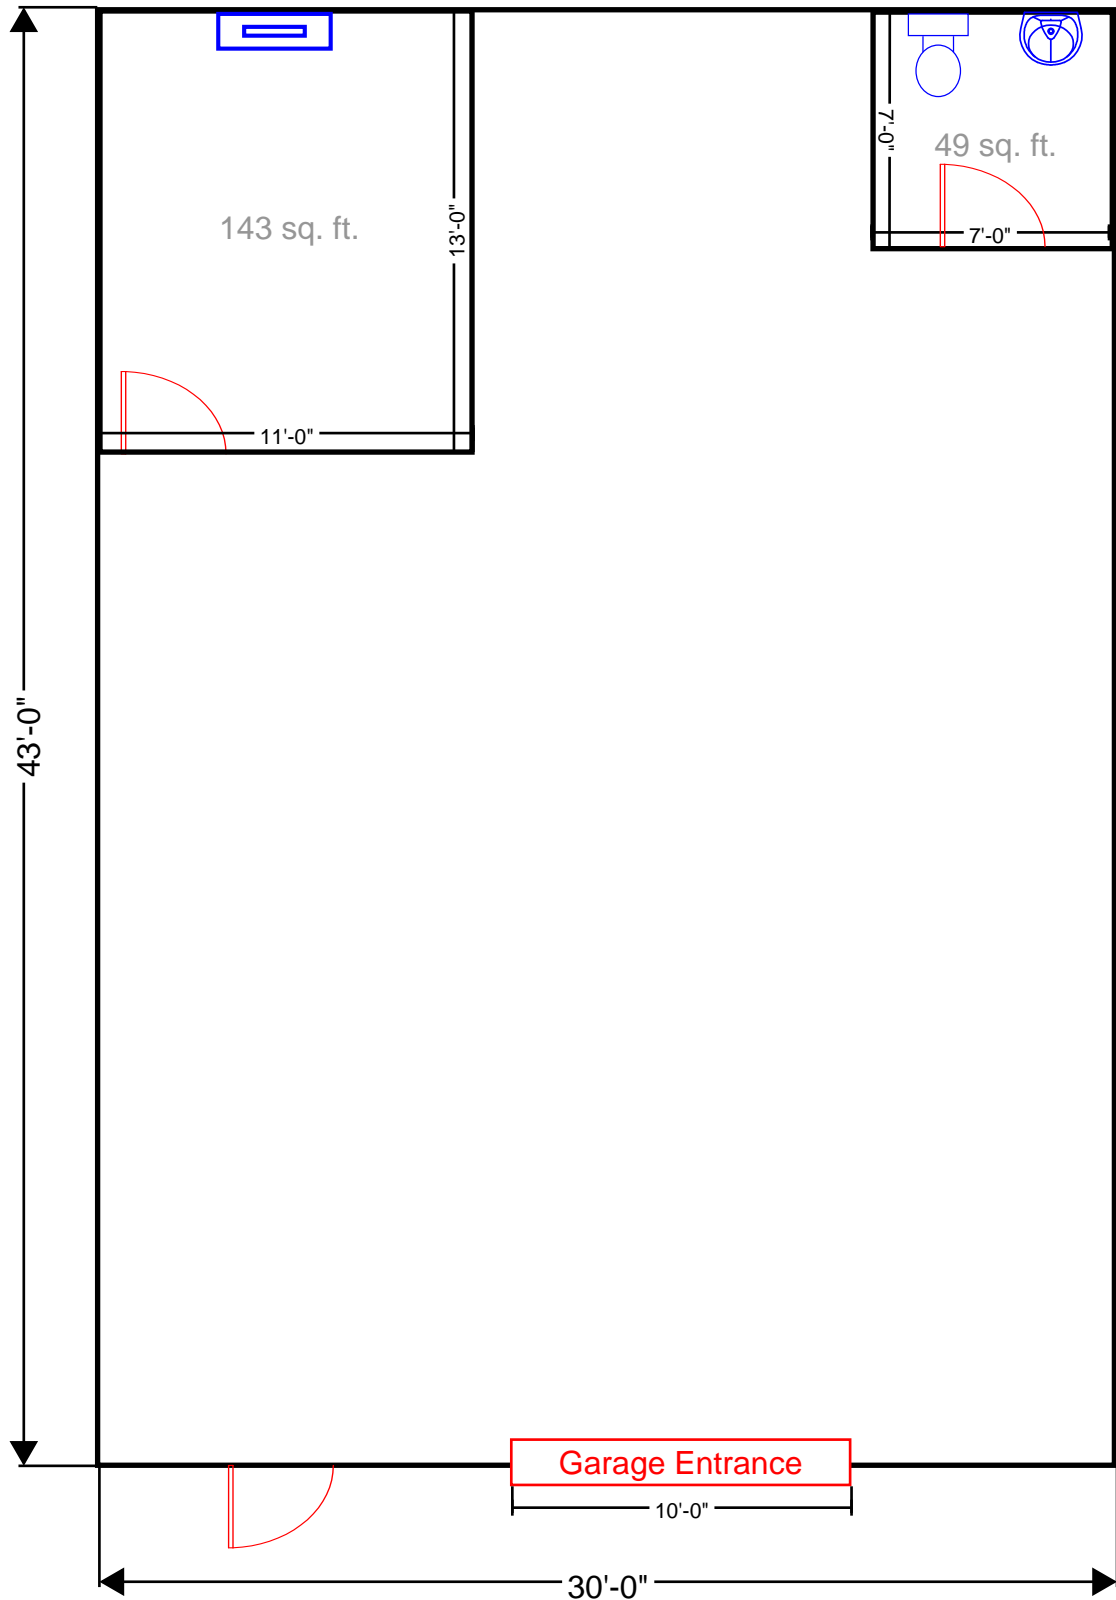

**WACO FLEX SPACE**

THE SMALL BUSINESS WORK SPACE

**210 - 212 Stanfield Rd, Waco, TX**  
**1,290 sq ft (Length: 43' by Width: 30')**  
**Floor Plan #1**

**WACO FLEX SPACE**

THE SMALL BUSINESS WORK SPACE

**210 - 212 Stanfield Rd, Waco, TX**  
**1,290 sq ft (Length: 43' by Width: 30')**  
**Floor Plan #2**

**WACO FLEX SPACE**

THE SMALL BUSINESS WORK SPACE

**210 - 212 Stanfield Rd, Waco, TX**  
**1,290 sq ft (Length: 43' by Width: 30')**  
**Floor Plan #3**