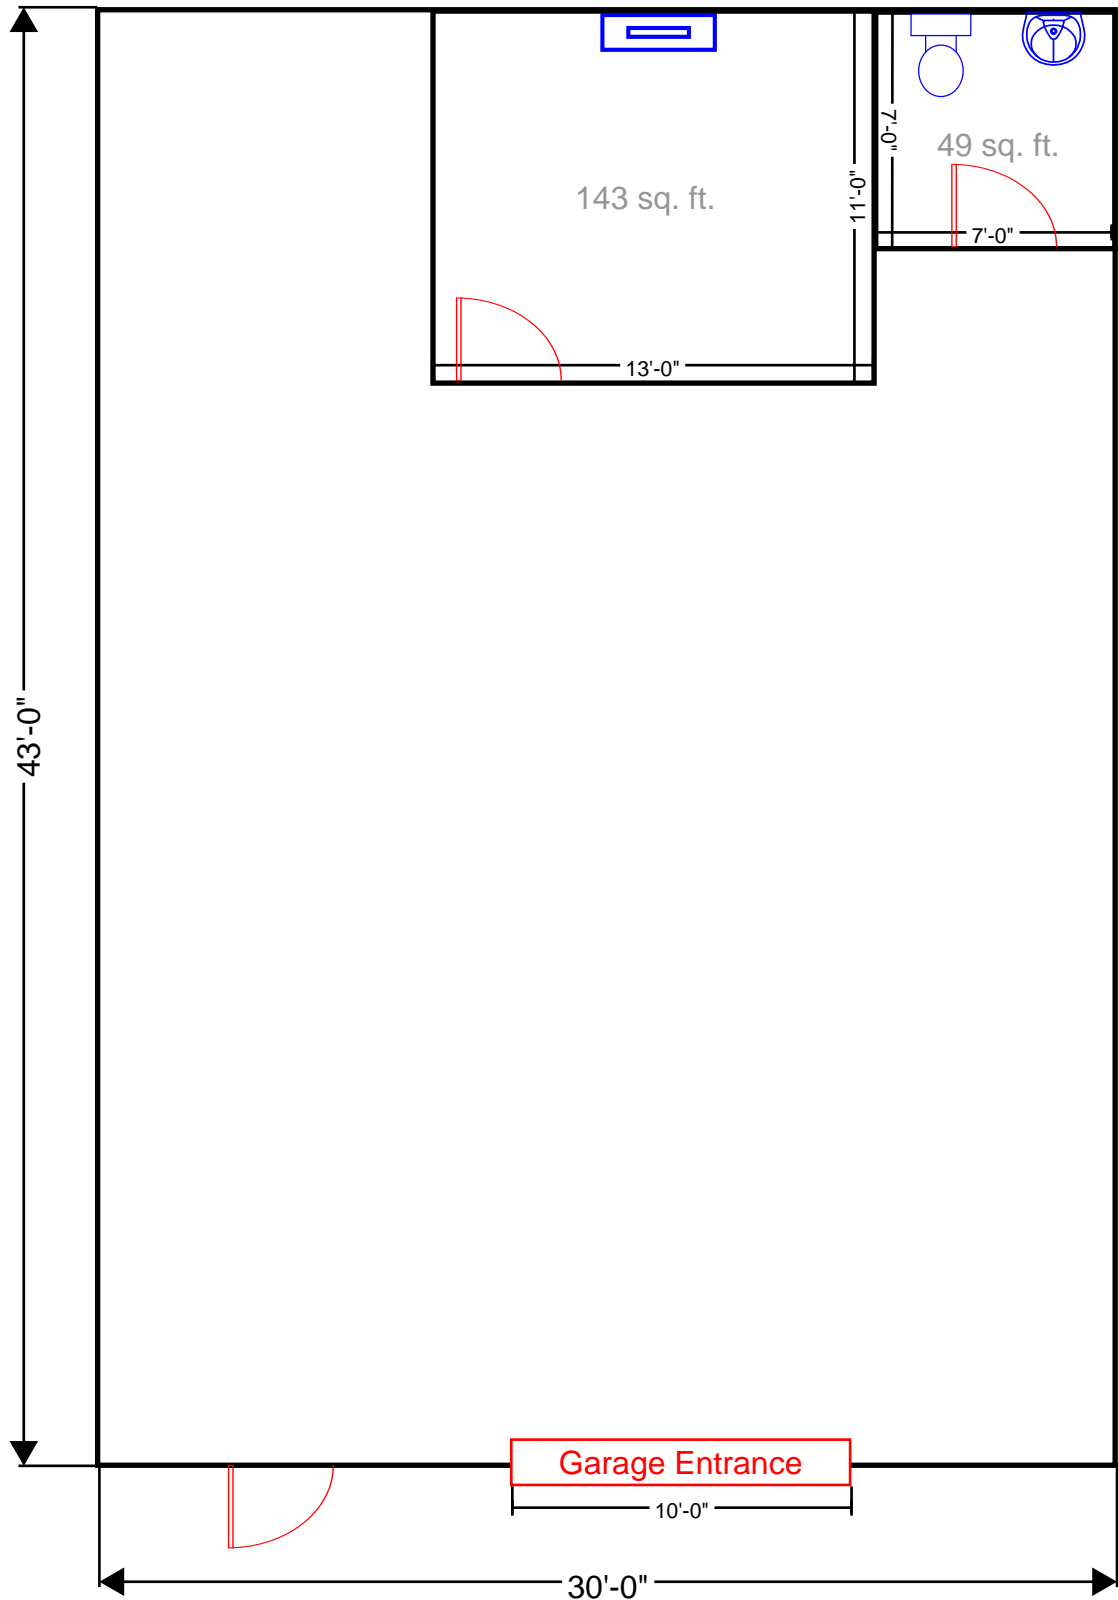

**WACO FLEX SPACE**

THE SMALL BUSINESS WORK SPACE

**210 - 212 Stanfield Rd, Waco, TX**  
**1,290 sq ft (Length: 43' by Width: 30')**  
**Floor Plan #1**

**WACO FLEX SPACE**

THE SMALL BUSINESS WORK SPACE

**210 - 212 Stanfield Rd, Waco, TX**  
**1,290 sq ft (Length: 43' by Width: 30')**  
**Floor Plan #2**

**WACO FLEX SPACE**

THE SMALL BUSINESS WORK SPACE

**210 - 212 Stanfield Rd, Waco, TX**  
**1,290 sq ft (Length: 43' by Width: 30')**  
**Floor Plan #3**