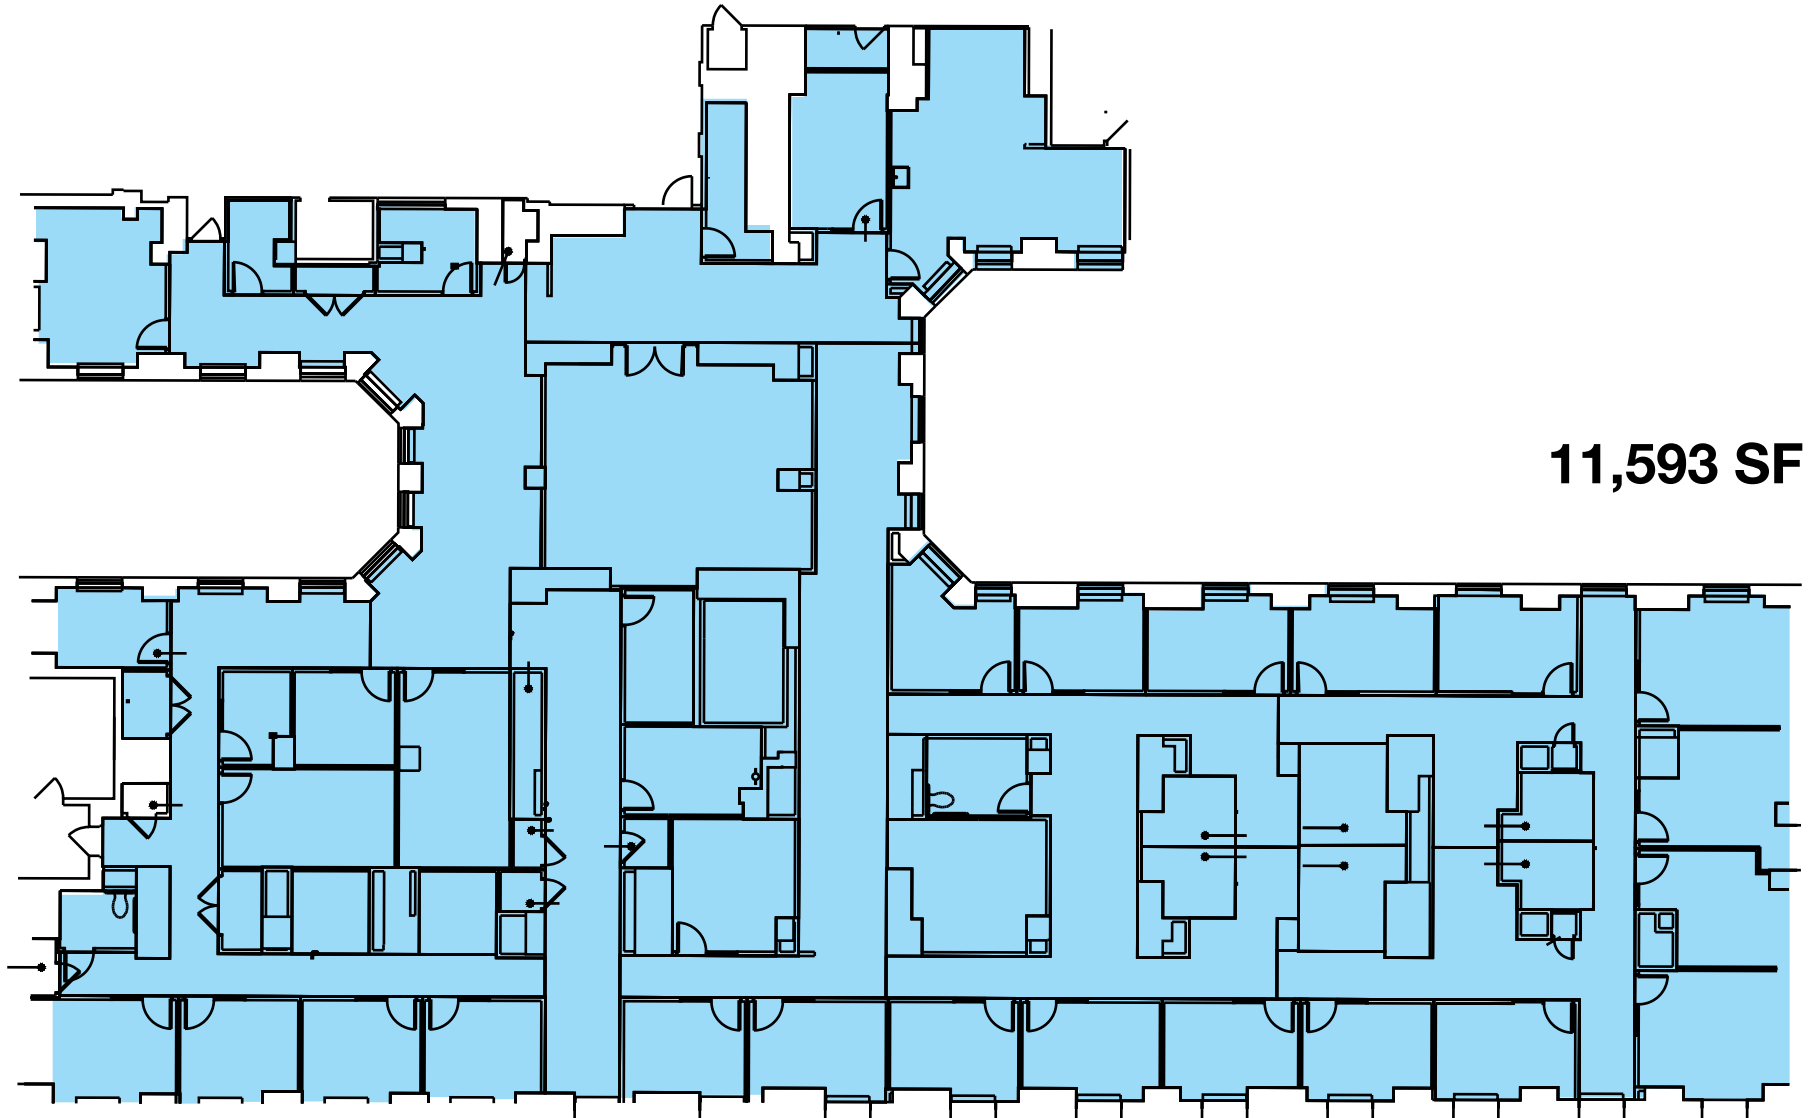

The Franklin: Floor Plan

11,593 SF