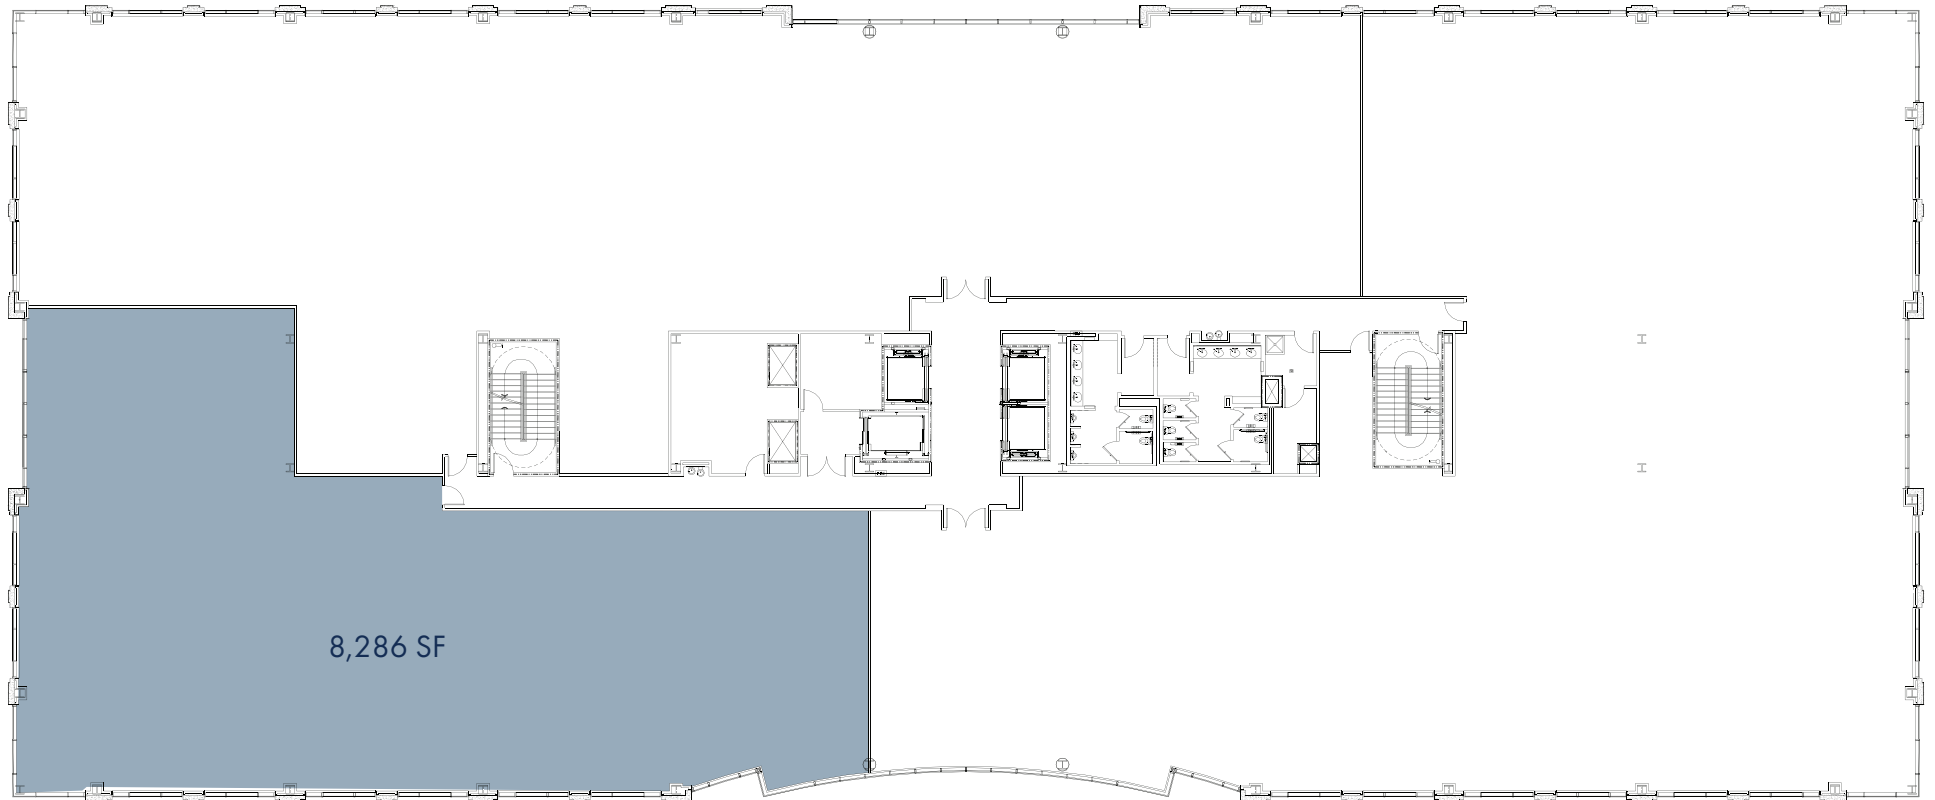

WADE V

Suite 410

8,286 SF

Jane Doggett, CCIM
919-625-8828

jane.doggett@foundrycommercial.com

Patrick Blackley
919-274-9323

patrick.blackley@foundrycommercial.com

FOUNDRY
COMMERCIAL