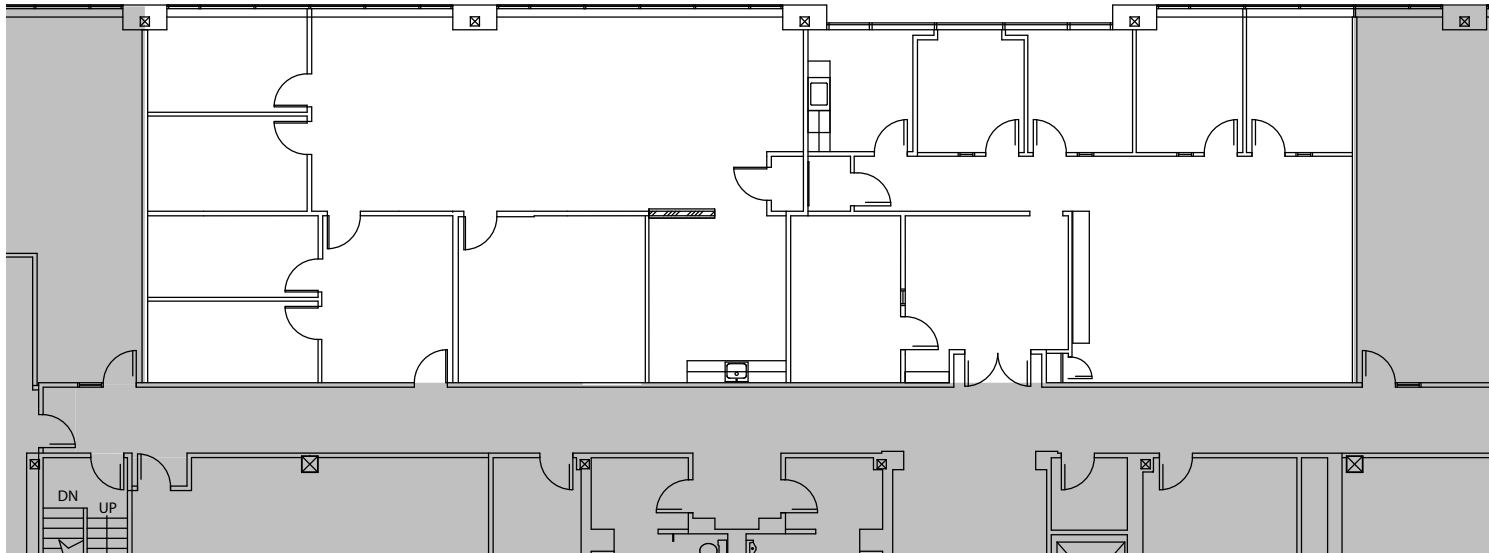

13454 Sunrise Valley Road
Herndon, VA 20171

Suite 225 & 240

4,272 RSF

6711 Columbia Gateway Drive
Columbia, MD 21046
443.285.5400 | copt.com

KEY PLAN