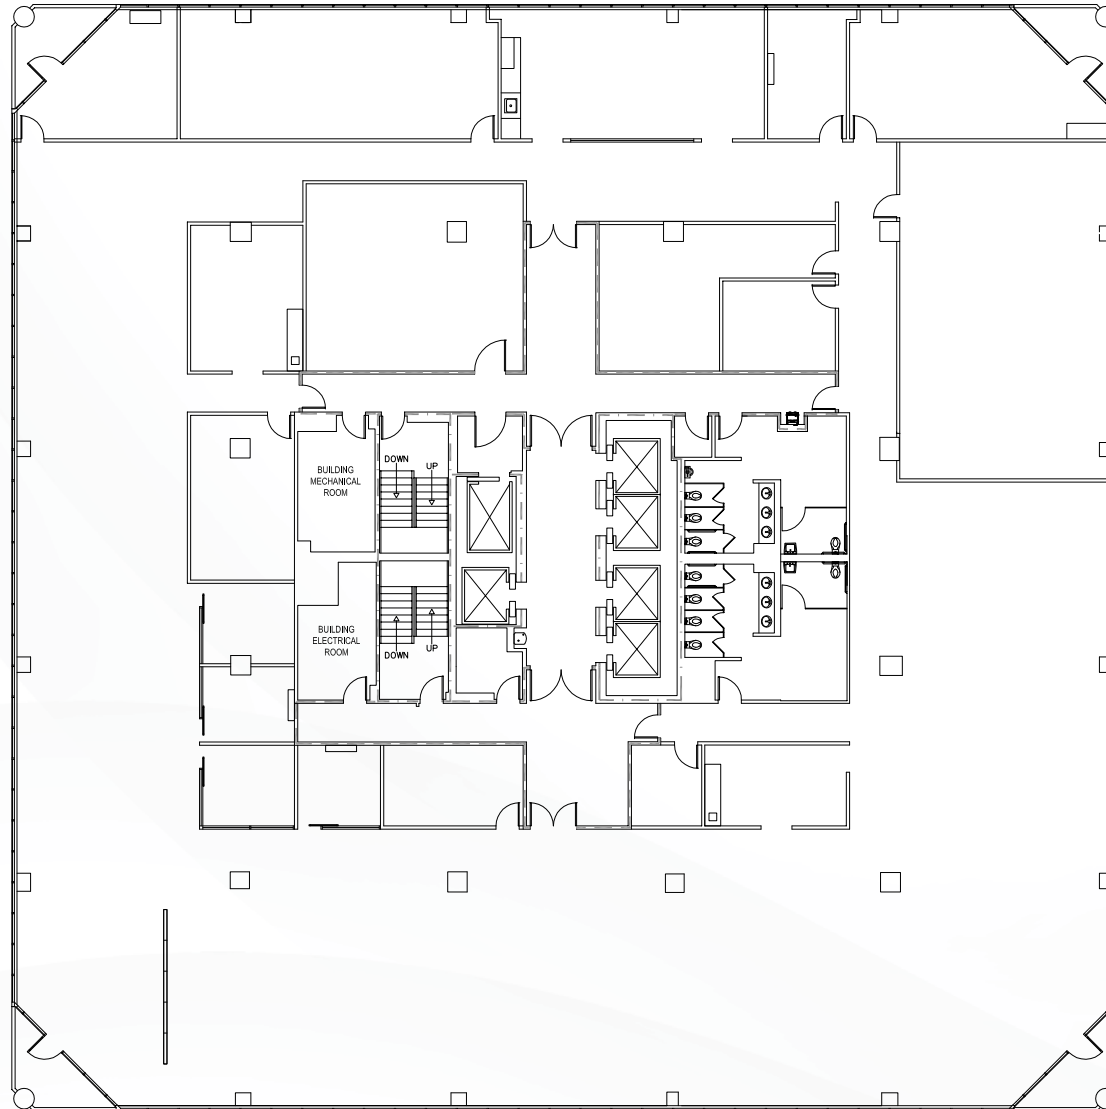

# FLORIDA BLUE TOWER

Suite 1000  
20,589 RSF