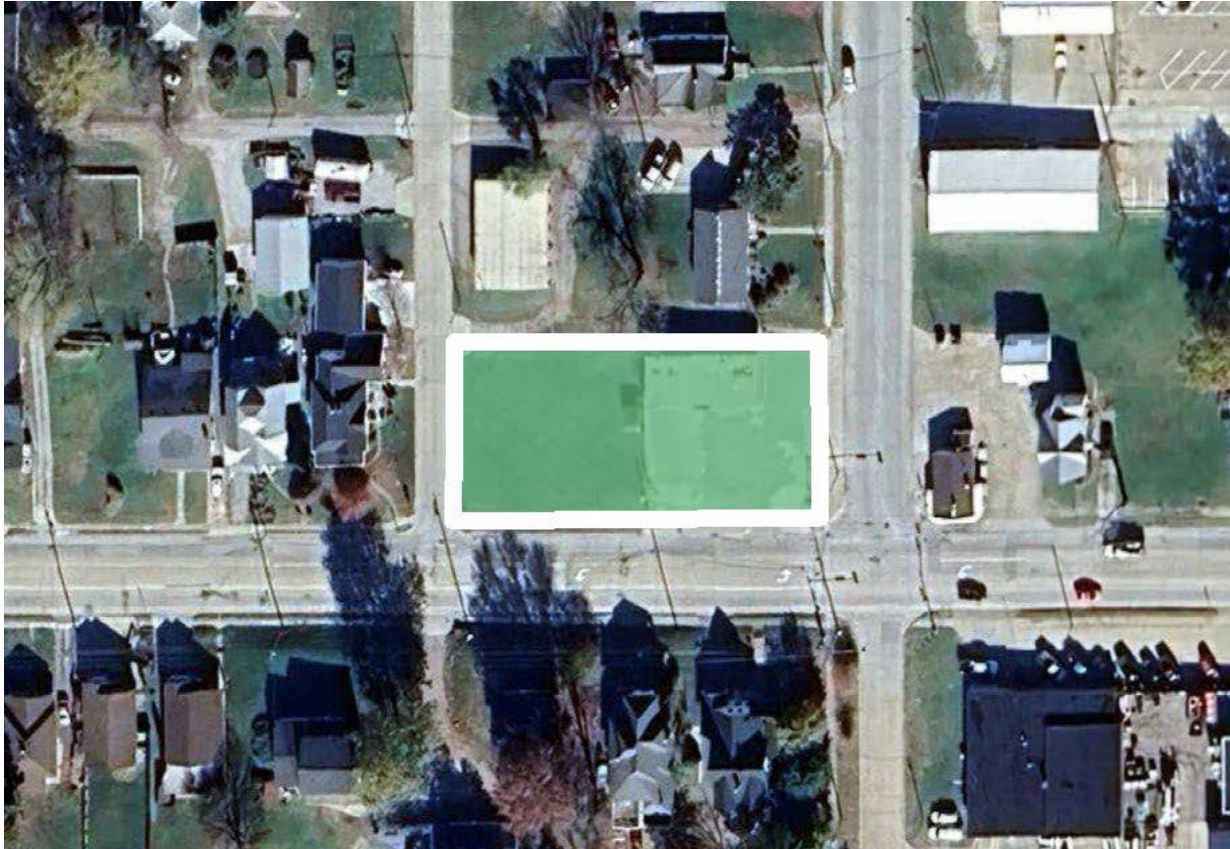

401-407-411 WEST MAPLE
Centerville, Iowa

Casey's[®]

CLOSED STORE FOR SALE

4350 Westown Parkway, Suite 100
West Des Moines, IA 50266
www.buyersrealtyinc.com
515-277-4000

LISTED BY ►

Mike Cunningham

Cell: 515-490-0551

Email: mike@buyersrealtyinc.com

401-407-411 WEST MAPLE Centerville, Iowa

Casey's®

Property Description

- 0.463 Acres
- Building Size: 1,678 Sq Ft
- Listing Price: \$79,995
- Zoning: City Zoned
- Restrictions: Fuel
- Located on major east/west thoroughfare in Centerville