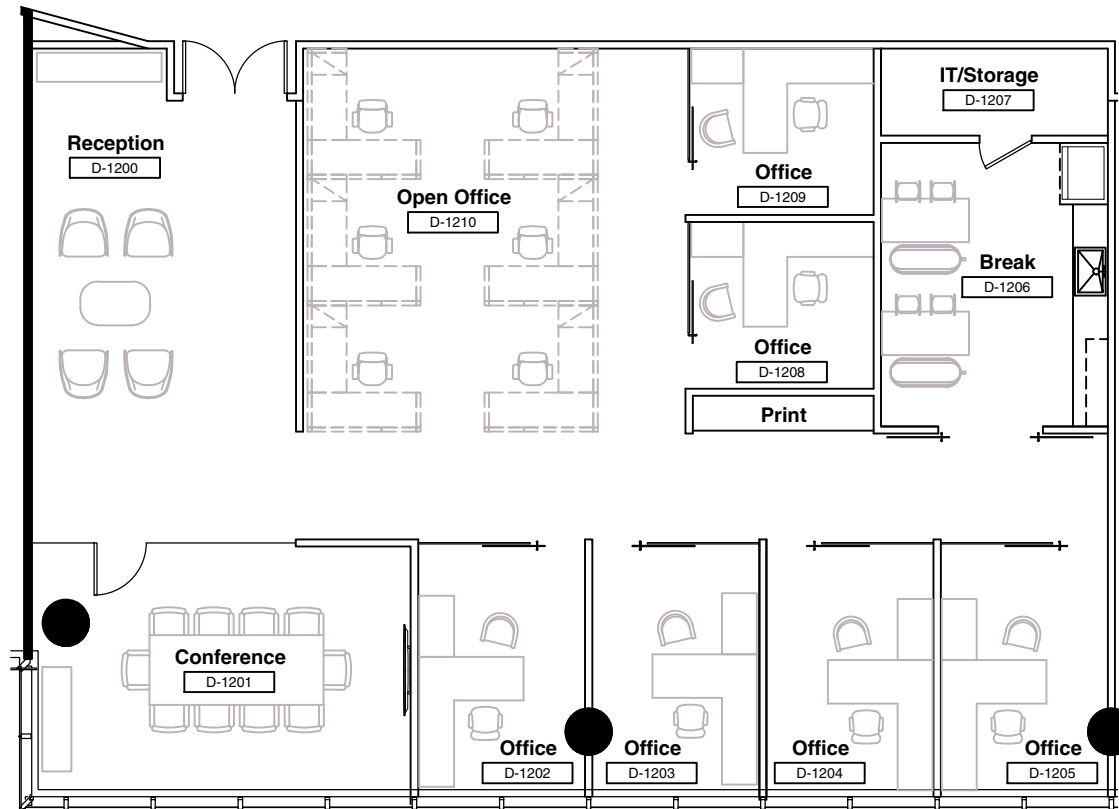

Key Plan

True North  
Not to Scale

Suite 1210 | 3,678 RSF

Marketing Diagram

Melanie Wolfe | 678.799.1653 | Brooke Dewey | 678.463.7875 | Adam Viente | 678.409.7658  
 Melanie.Wolfe@jll.com | Brooke.Dewey@jll.com | Adam.Viente@jll.com