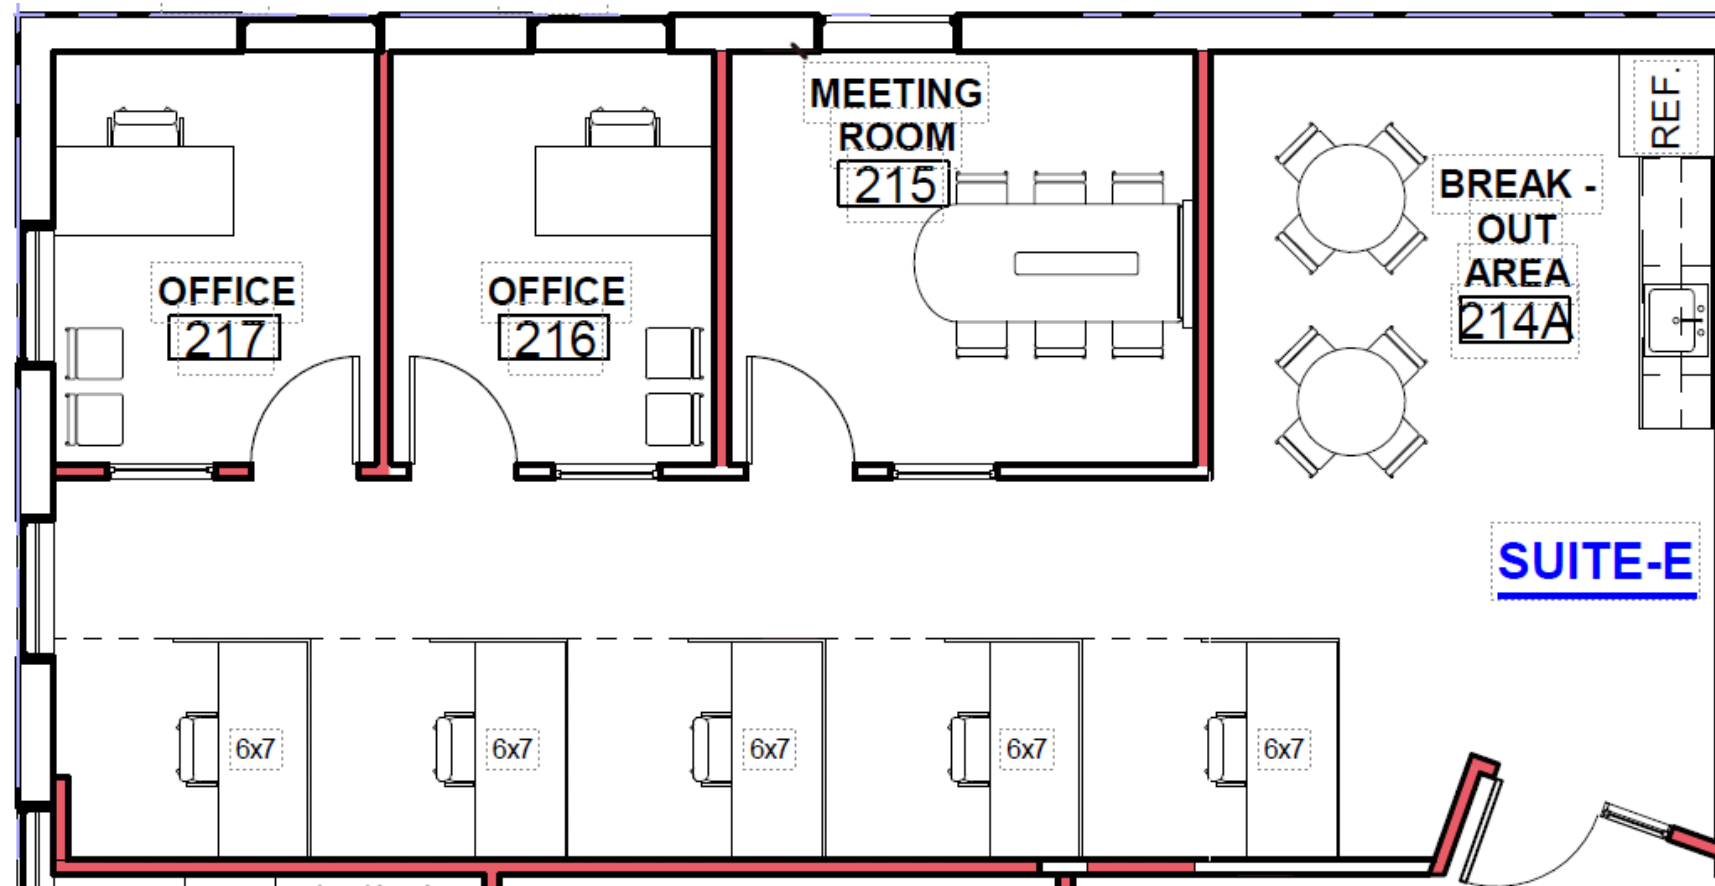

99 SOUTH BEDFORD

SUITE 220- 1,504 SF

**CLICK FOR
VIRTUAL
TOUR**

For more information visit www.burlingtoneastwest.com, or to schedule a tour visit or please contact:

Brooks Goodyear

781.249.5249

bgoodyear@rjkelly.com