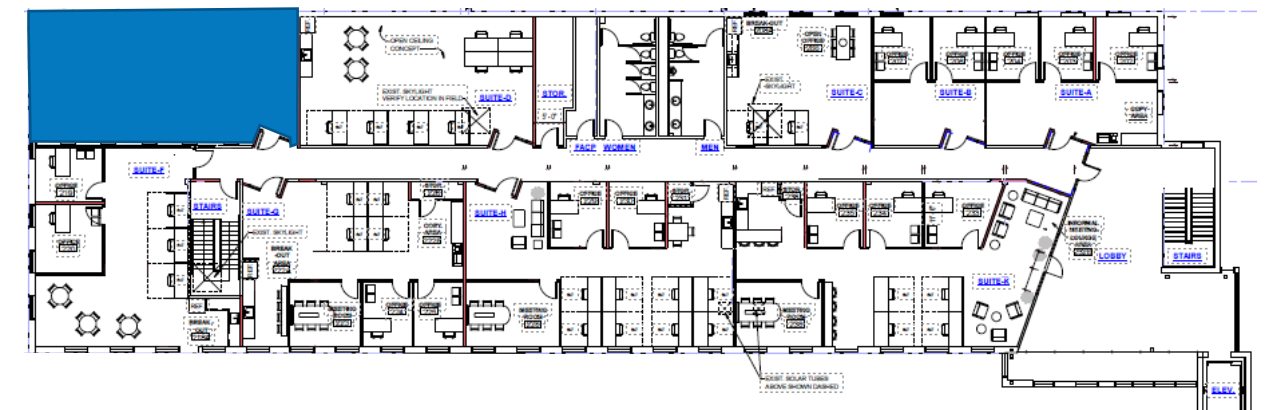

99 SOUTH BEDFORD

SUITE 220- 1,504 SF

**CLICK FOR
VIRTUAL
TOUR**

For more information visit www.burlingtoneastwest.com, or to schedule a tour visit or please contact:

Brooks Goodyear

781.249.5249

bgoodyear@rjkelly.com