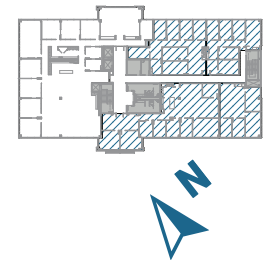

Sean Quinn
squinn@blackforestventures.com
(832) 813-7373

IVA BOUTIQUE

OF INSPIRED CUISINE | LOCAL WINE | CRAFT BEER

AVAILABLE FOR LEASE 4526 RESEARCH FOREST DRIVE

Second Floor: Suite 250

Suite 250
7,718 RSF