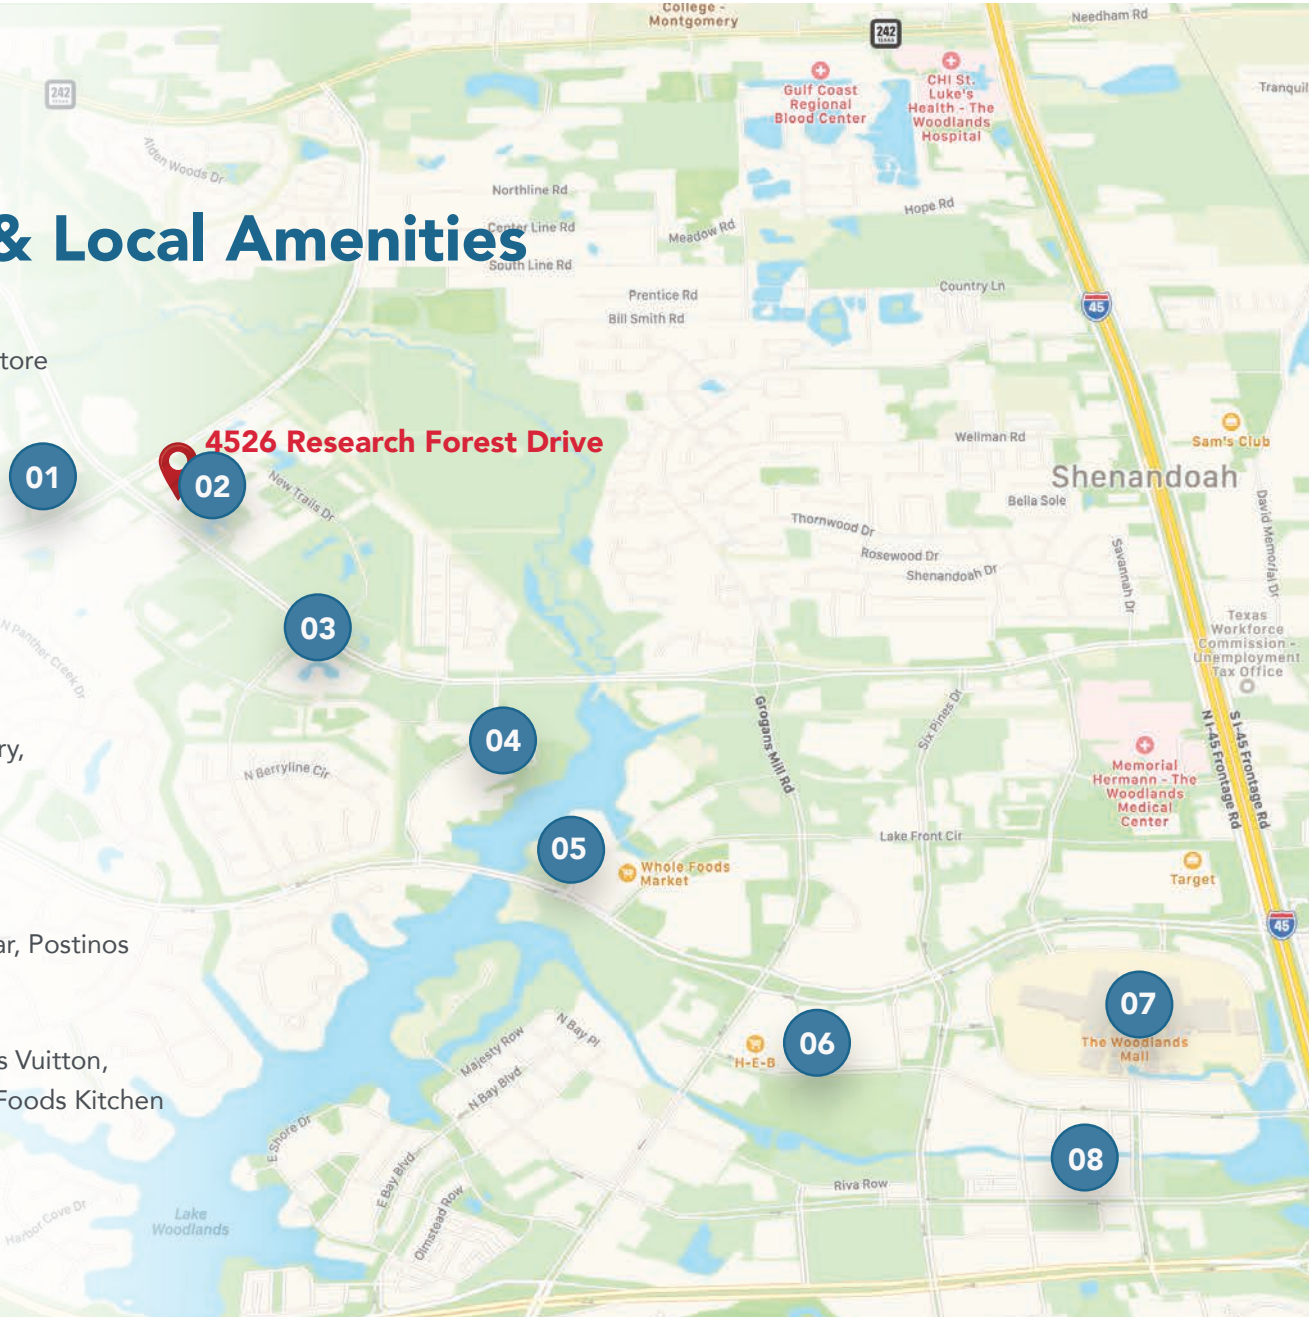

AVAILABLE FOR LEASE 4526 RESEARCH FOREST DRIVE

Commercial
Real Estate

Sean Quinn
squinn@blackforestventures.com
(832) 813-7373

THE WOODLANDS

Points of Interest & Local Amenities

- 01** Cochran Crossings Village Center
Kroger, Torchy Tacos, Velvet Tacos, UPS Store
- 02** Black Forest Park
The Kitchen, True Animal Vet, iCode
Hand & Stone Massage & Spa
- 03** New Trails Drive
Black Walnut, Starbucks, Villa Sports
- 04** Research Forest Lakeside
Hopdoddy Burger Bar, Snooze A.M. Eatery,
Bellagreen Bistro, Paris Baguette
- 05** Hughes Landing
Embassy Suites, Whole Foods, Trulucks,
Del Friscos Grille, State Fare Kitchen & Bar, Postinos
- 06** Market Street
Tommy Bahamas, Sixty Vines, Gucci, Louis Vuitton,
Tiffany & Co, Mastro's Ocean Club, True Foods Kitchen
- 07** The Woodlands Mall
Nordstorm, Macy's, Dick's, Forever 21
- 08** Waterway Square
Westin, Marriott, Bar Louie, Ferrari, Lotus