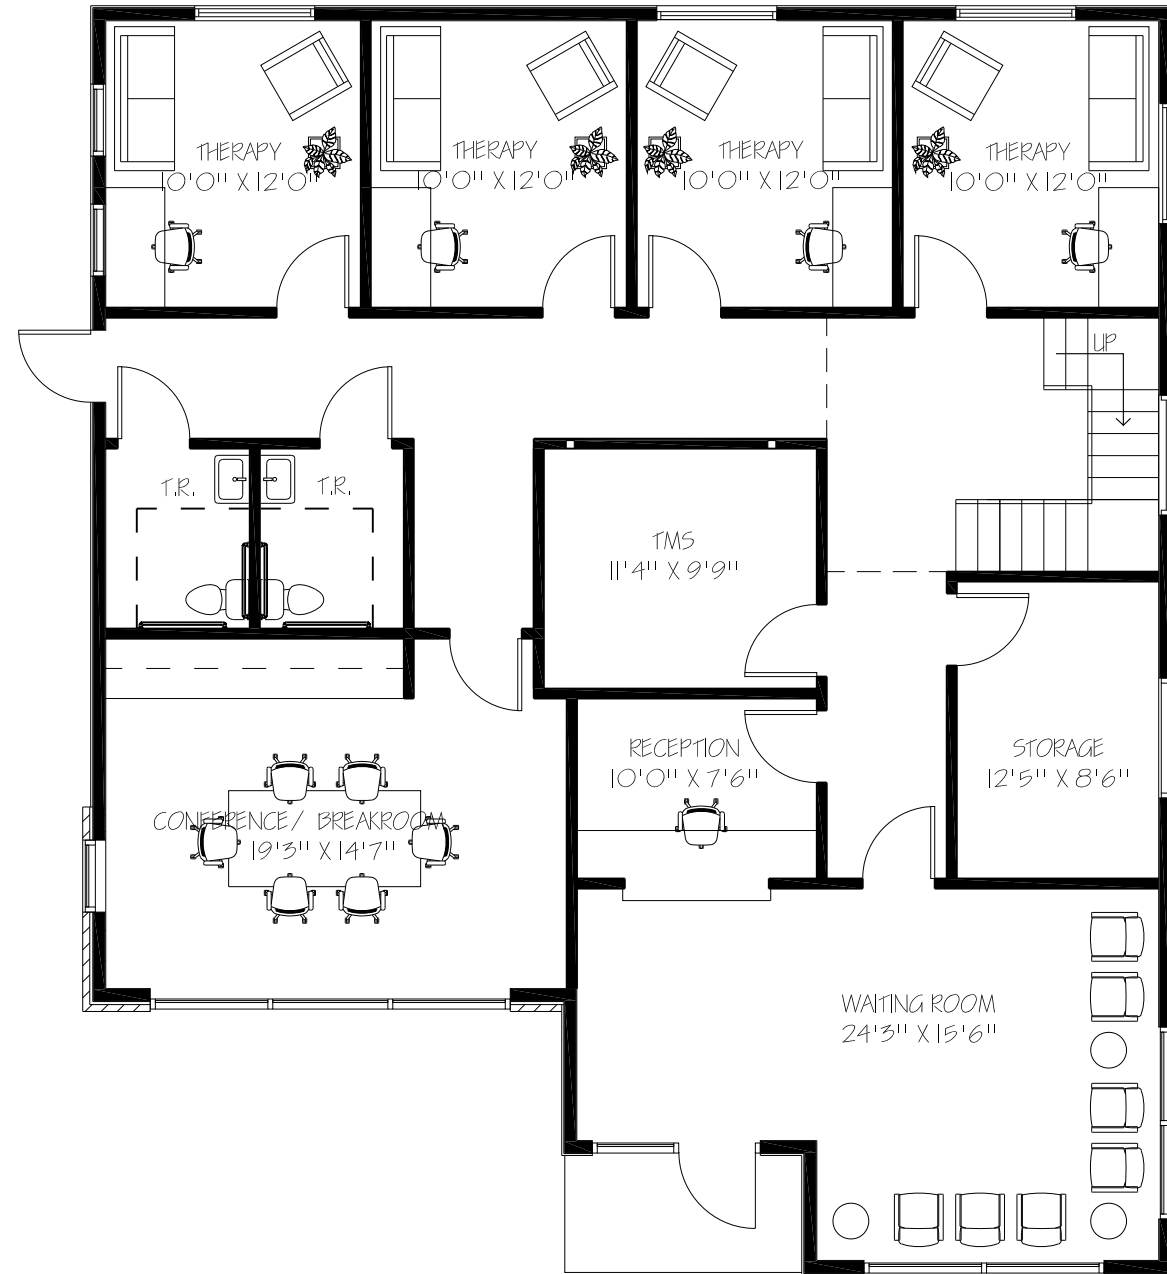

# FLOOR PLAN

SCALE: NTS

OPTION 1 - 2,100 S.F.  
**MYPsYCH WELLNESS CENTER**

**ETDESIGNSTUDIO**  
 architecture

FIRST FLOOR

SCALE: N15

SECOND FLOOR

SCALE: N15