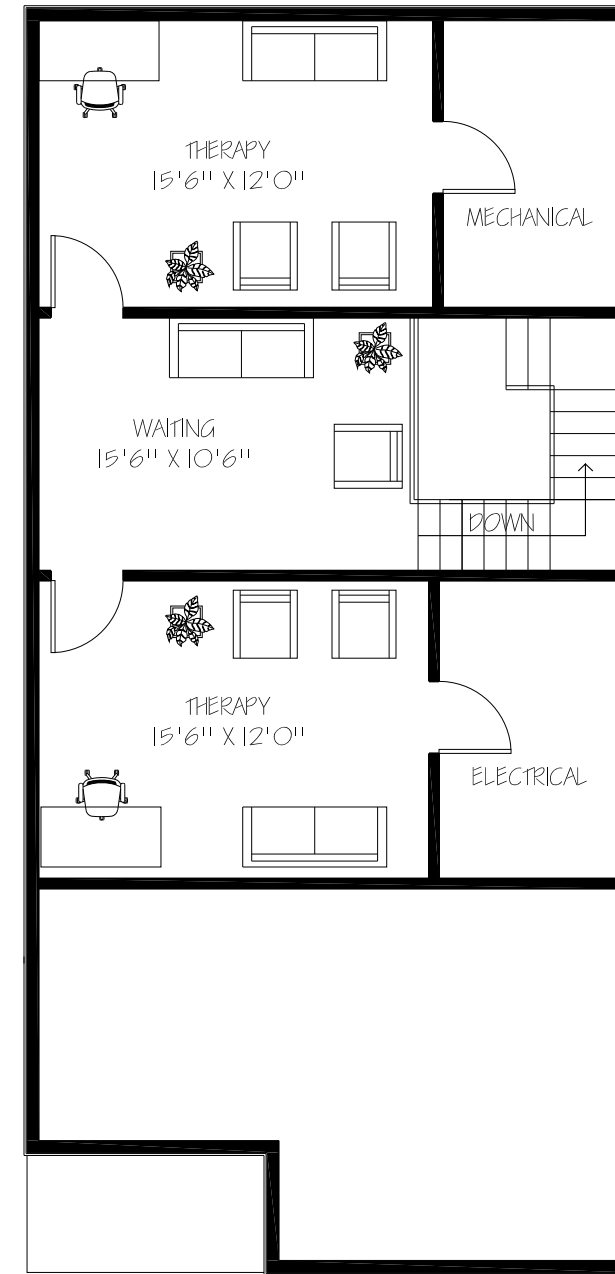

# FLOOR PLAN

SCALE: NTS

OPTION 1 - 2,100 S.F.  
**MYPsYCH WELLNESS CENTER**

**ETDESIGNSTUDIO**  
 architecture

FIRST FLOOR

SCALE: N15

SECOND FLOOR

SCALE: N15