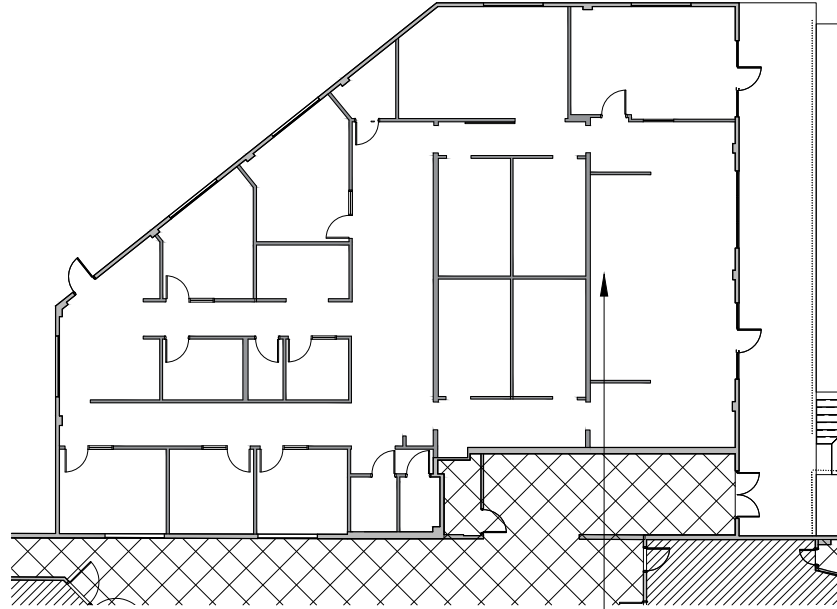

SUITE 6

5,018 RSF

SUITE 6
5,018 RSF

1075 ZONOLITE RD
1075 ZONOLITE RD NE
ATLANTA, GA 30306

ASD | SKY