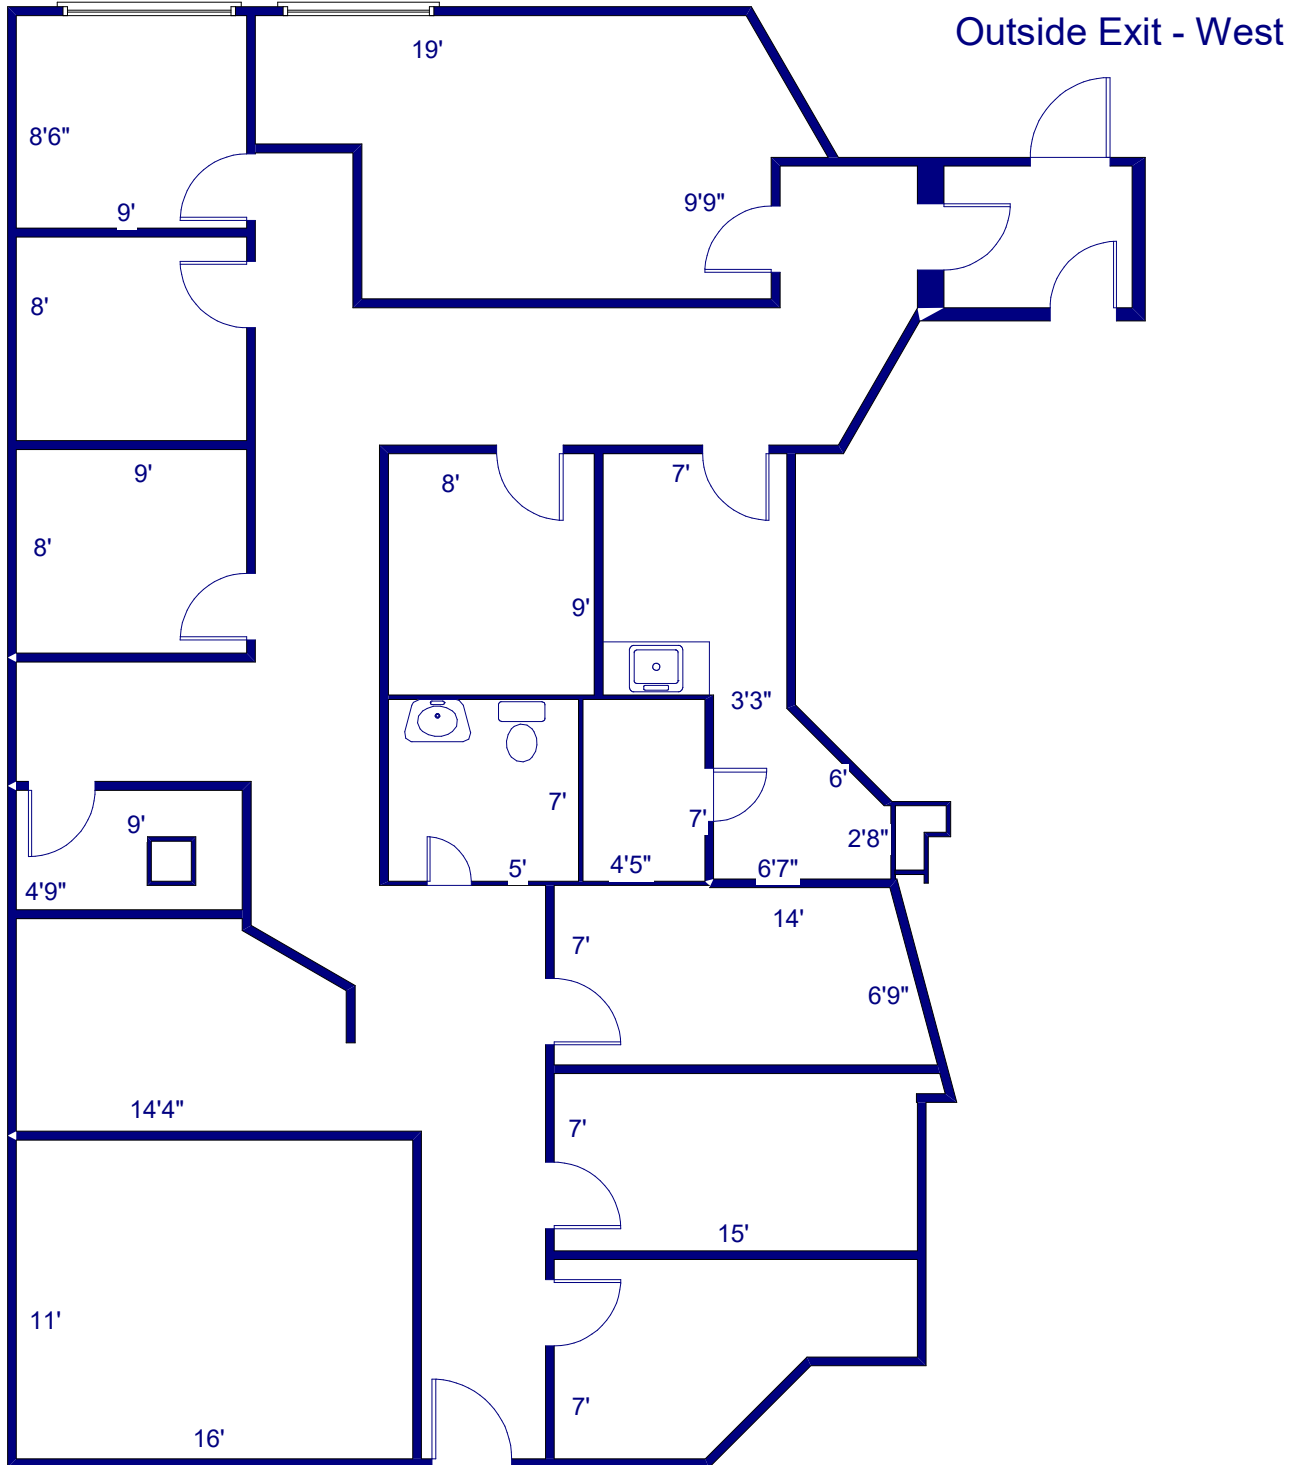

Beamer Professional Center

13630 Beamer Road

Suite 102

Houston, TX 77089

1935 leasable SF

5-20-24

Entrance
102

Leasing