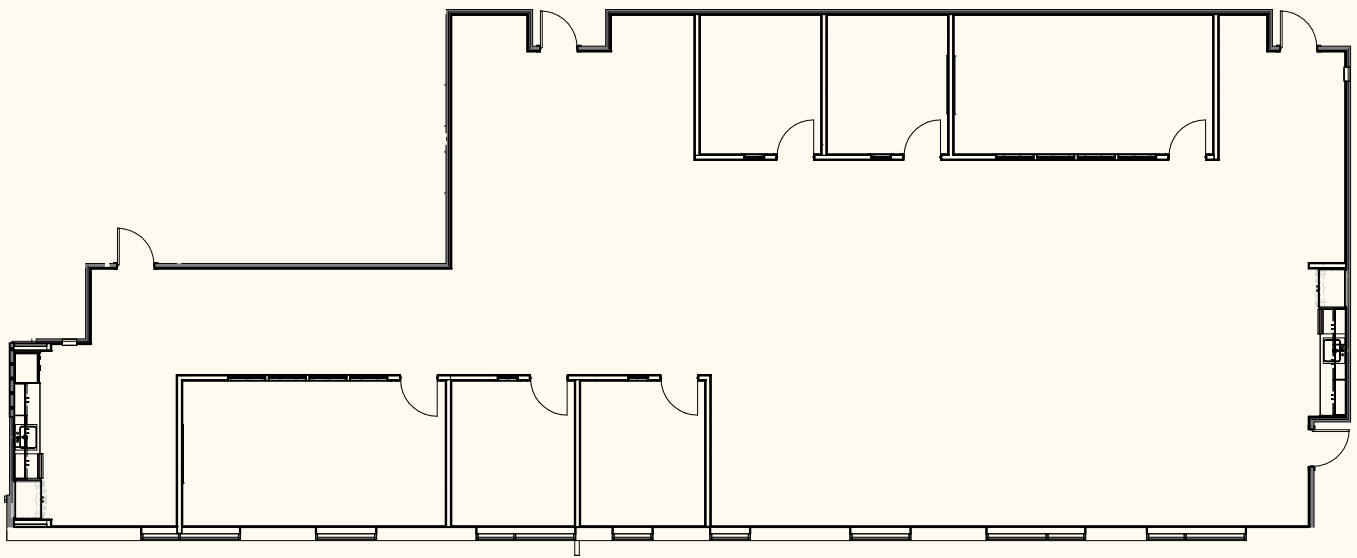

# Suite 81050

4,516 SF - Spec Suite

First Floor

Office Space For Lease at Leander Union - 10860 Crystal Falls Pkwy, Leander, TX 78641