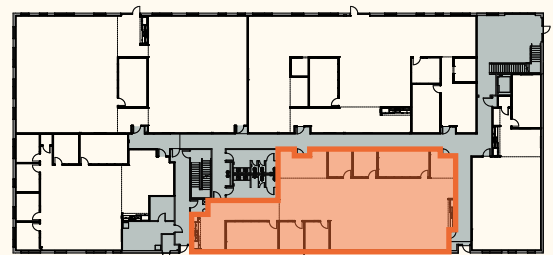

# Suite 81050

4,516 SF - Spec Suite

First Floor

Office Space For Lease at Leander Union - 10860 Crystal Falls Pkwy, Leander, TX 78641