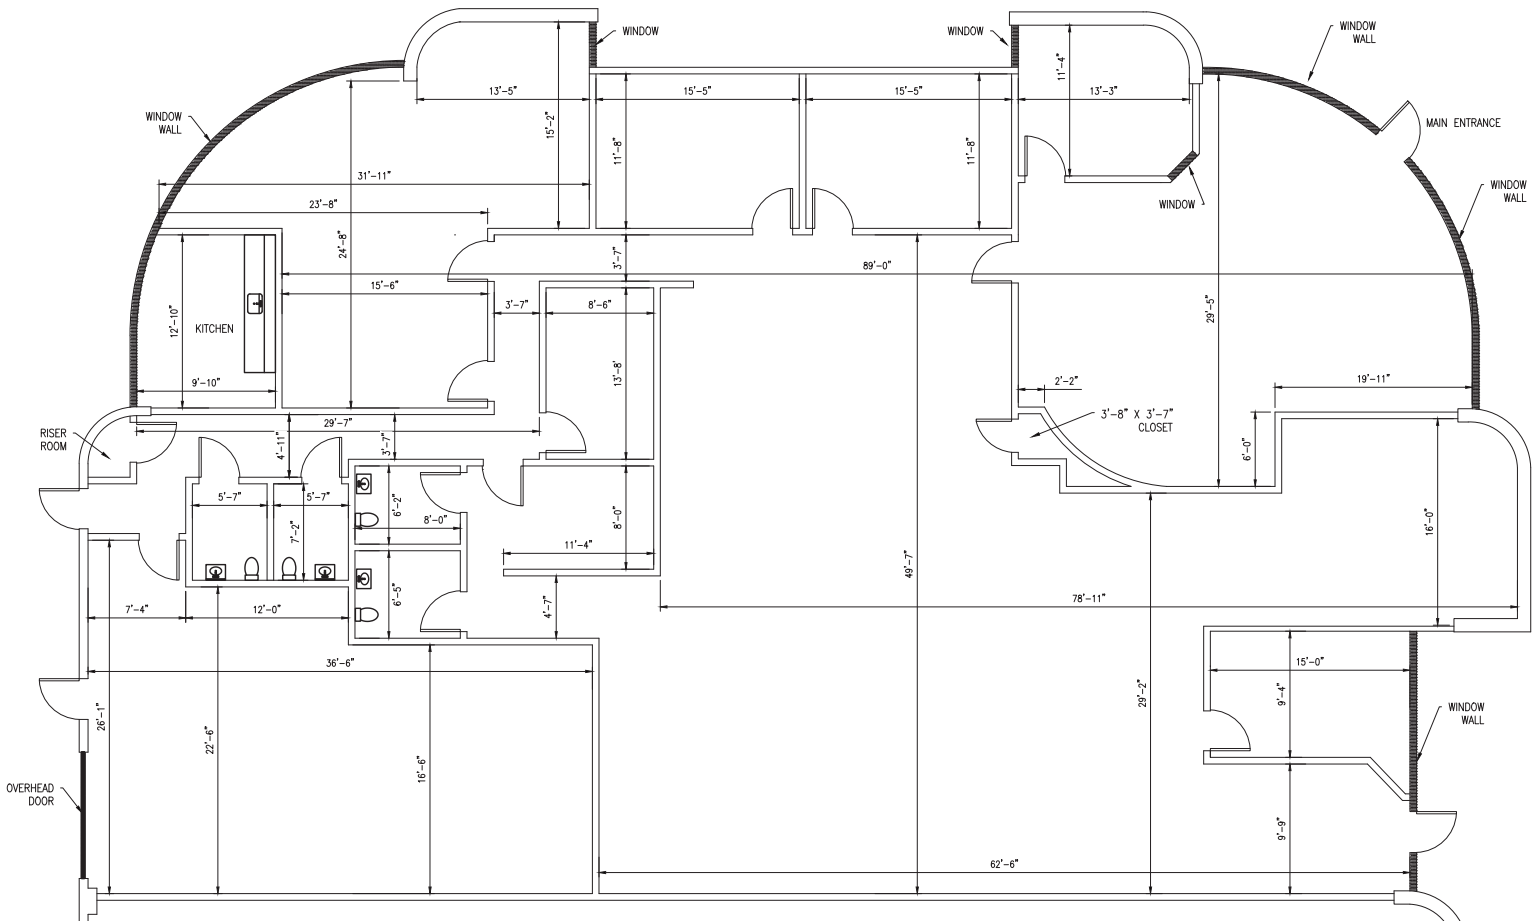

5910 Benjamin Center Dr, Tampa, FL
Suite 100: 6,330 RSF

For more information:

Kelli Hatton
+1 813.454.1619 • khatton@naiburnsscalo.com

5201 W Kennedy Blvd, Suite 925
Tampa, FL
+1 813.815.8360

NAIBurnsScalo.com