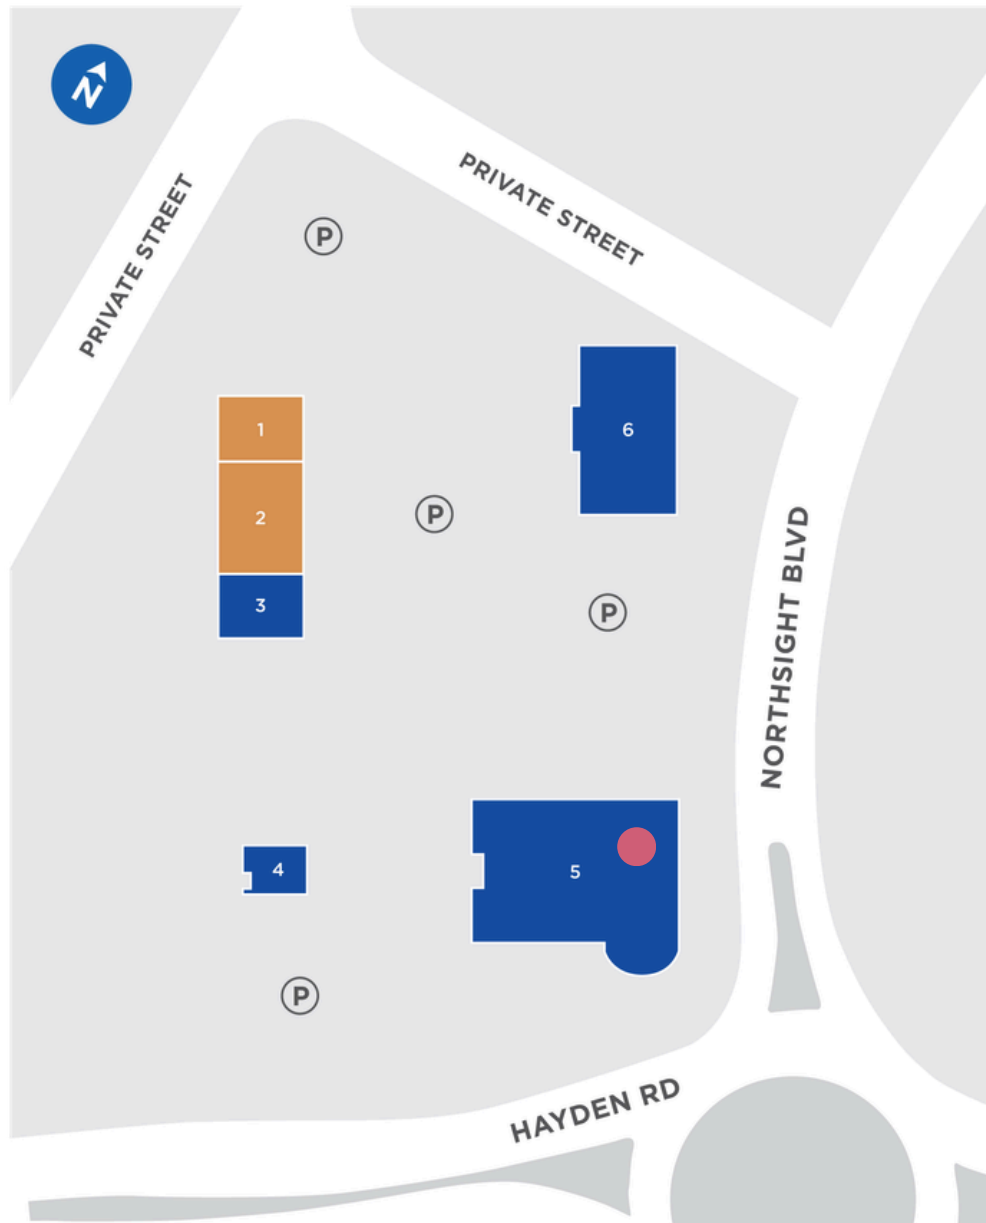

SITE MAP | YAM CIRCLE

SERVICE

- 1 Pure Benefits Aesthetics & Wellness
- 2 Trendy Nail Spa

FOOD

- 3 Caliente Mexican Grill
- 6 Craft Kitchen Cafe
- 4 Dutch Bros Coffee
- 5 State 48 Lager House

AVAILABLE

- 5 YAMA1 | 7,650 sq. ft.