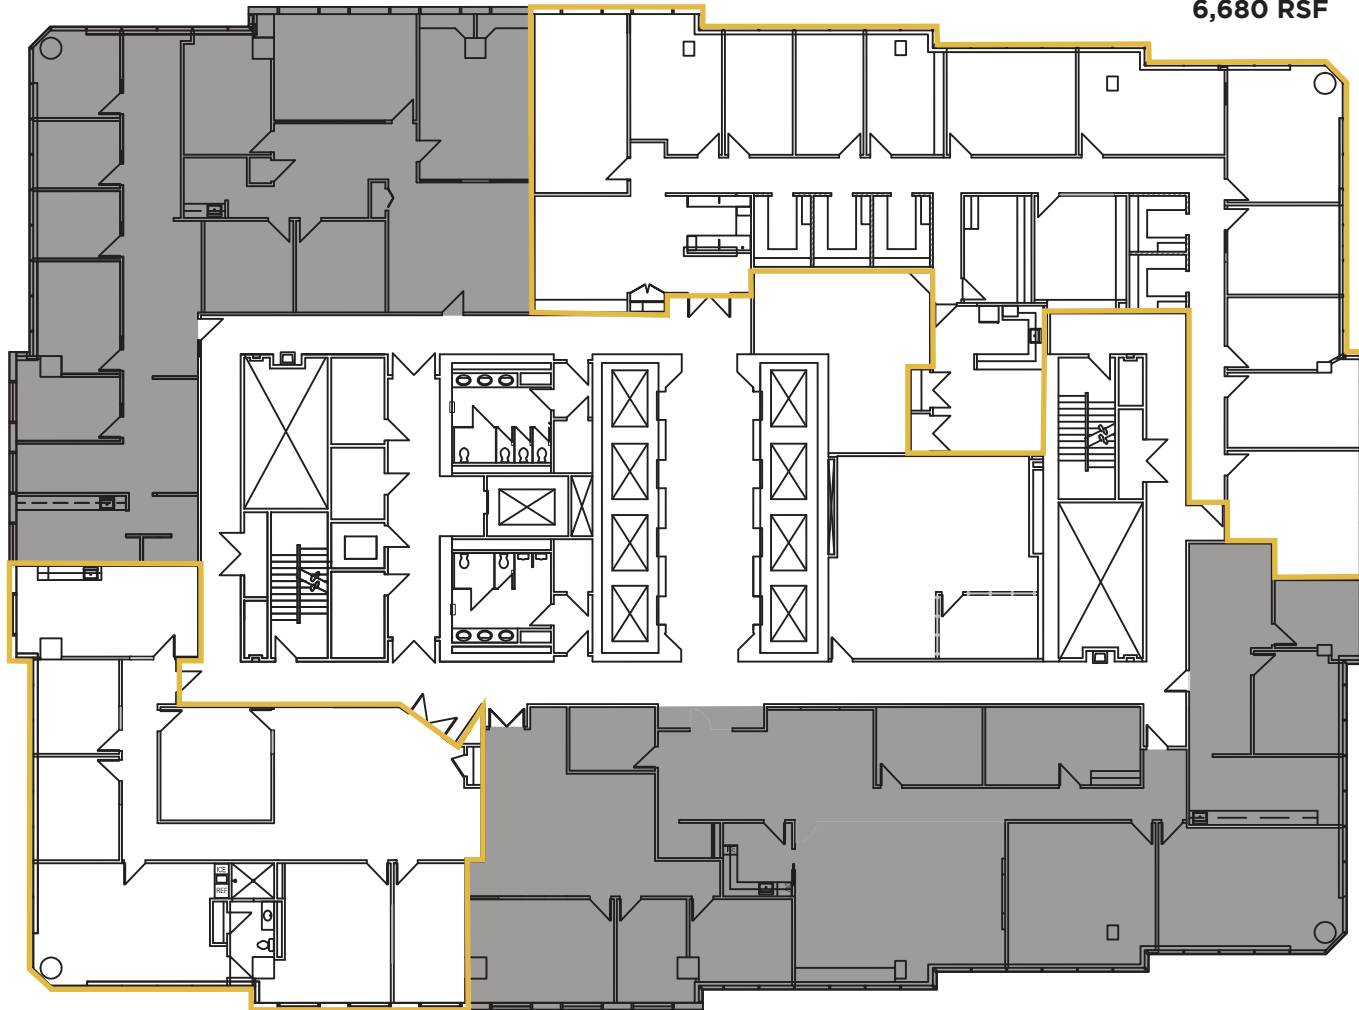

# 1111 Main

Kansas City, MO 64106

 = VACANT

**Suite 2900**  
6,680 RSF

**Suite 2925**  
4,437 RSF

29th Floor

SCALE: 1/32" = 1'-0"