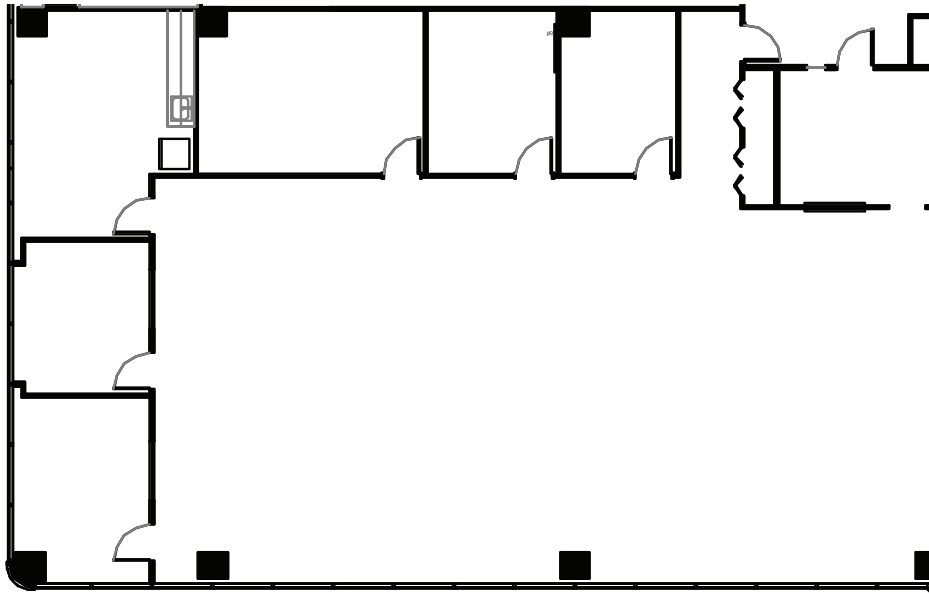

## Suite 425 - 4,563 RSF

W. RYAN STOUT  
Managing Director  
(303) 813 6448  
ryan.stout@cushwake.com

ZACHARY T. WILLIAMS  
Director  
(303) 813 6474  
zach.williams@cushwake.com

CAITLIN I. ELLENSON  
Director  
(303) 312 1914  
caitlin.ellenson@cushwake.com