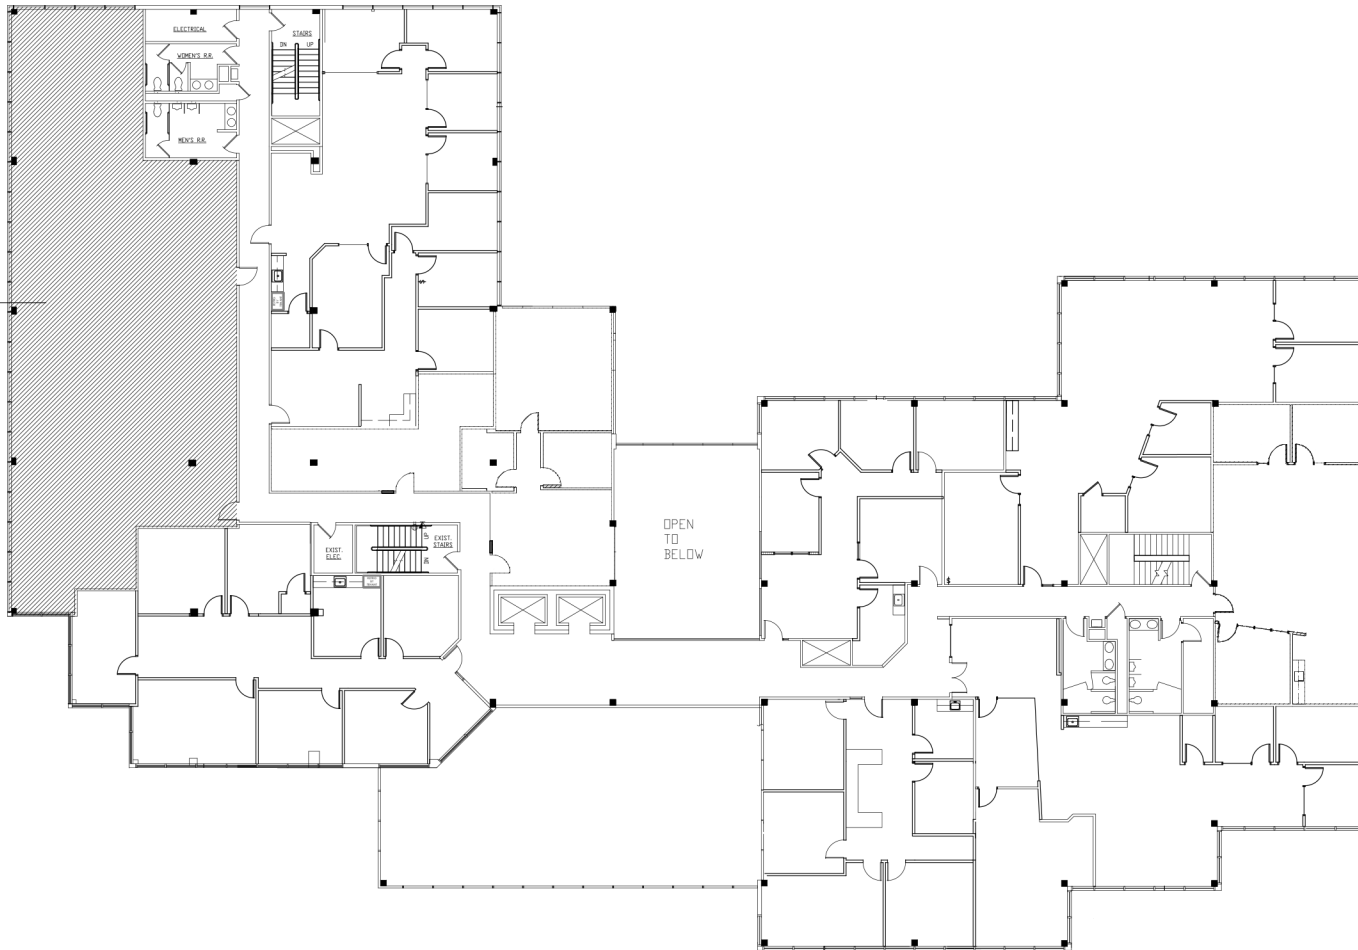

**SUITE 240
AVAILABLE
3,730 SF**

CASTLE CREEK IV

5875 CASTLE CREEK PARKWAY - 2ND FLOOR
INDIANAPOLIS, INDIANA 46250