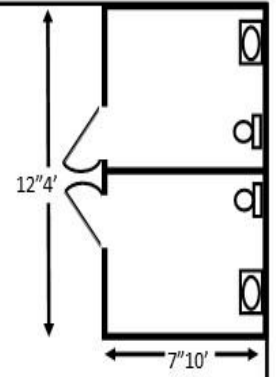

PALMETTO GLADES CENTER - 4,068 SF FOR LEASE ON 826 MANUFACTURING, DISTRIBUTION, RETAIL OR OFFICE 755 NW 167 STREET MIAMI, FL 33169 \$29.50 PSF, GROSS

Fully Air Conditioned
+/- 18' Clear Height
Abundant Parking

54'

This Floorplan is NOT an architecturally accurate rendering, is not to scale and has been provided as a general illustration only. All information should be verified independently. We are not responsible for misstatements of facts, errors, omissions, prior sale, price change or withdrawal without notice.