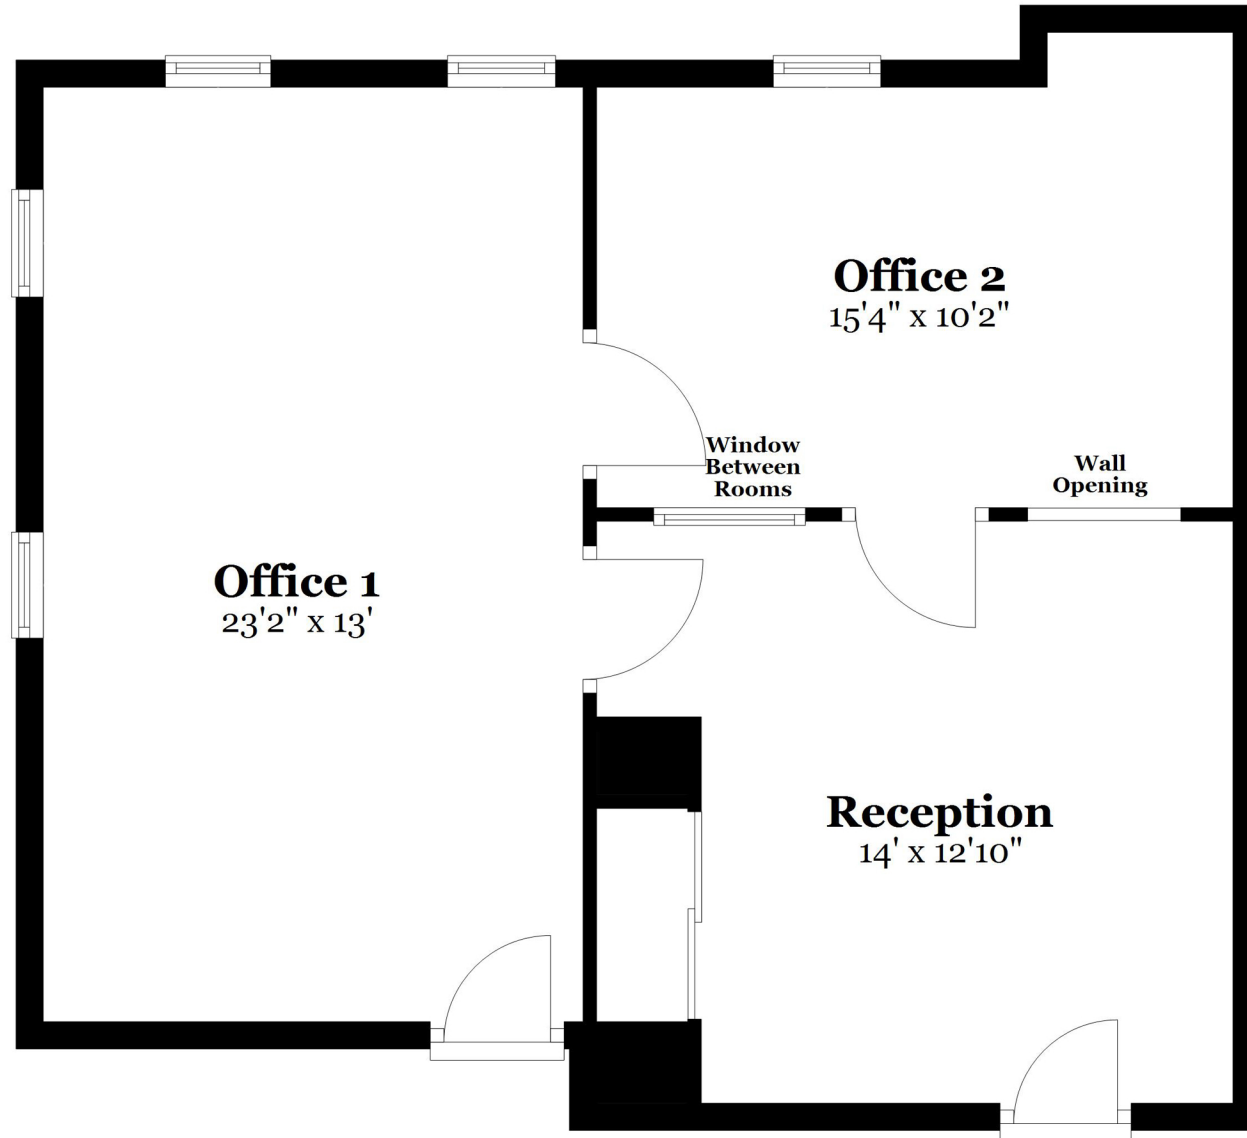

1044 Central Street, Unit 103, Stoughton, MA

First Floor - 7'8" Ceilings

Approx. 691.6 sq. feet

Plans are illustrative only. Dimensions, square footages, elevations and details may vary from the floor plans provided.