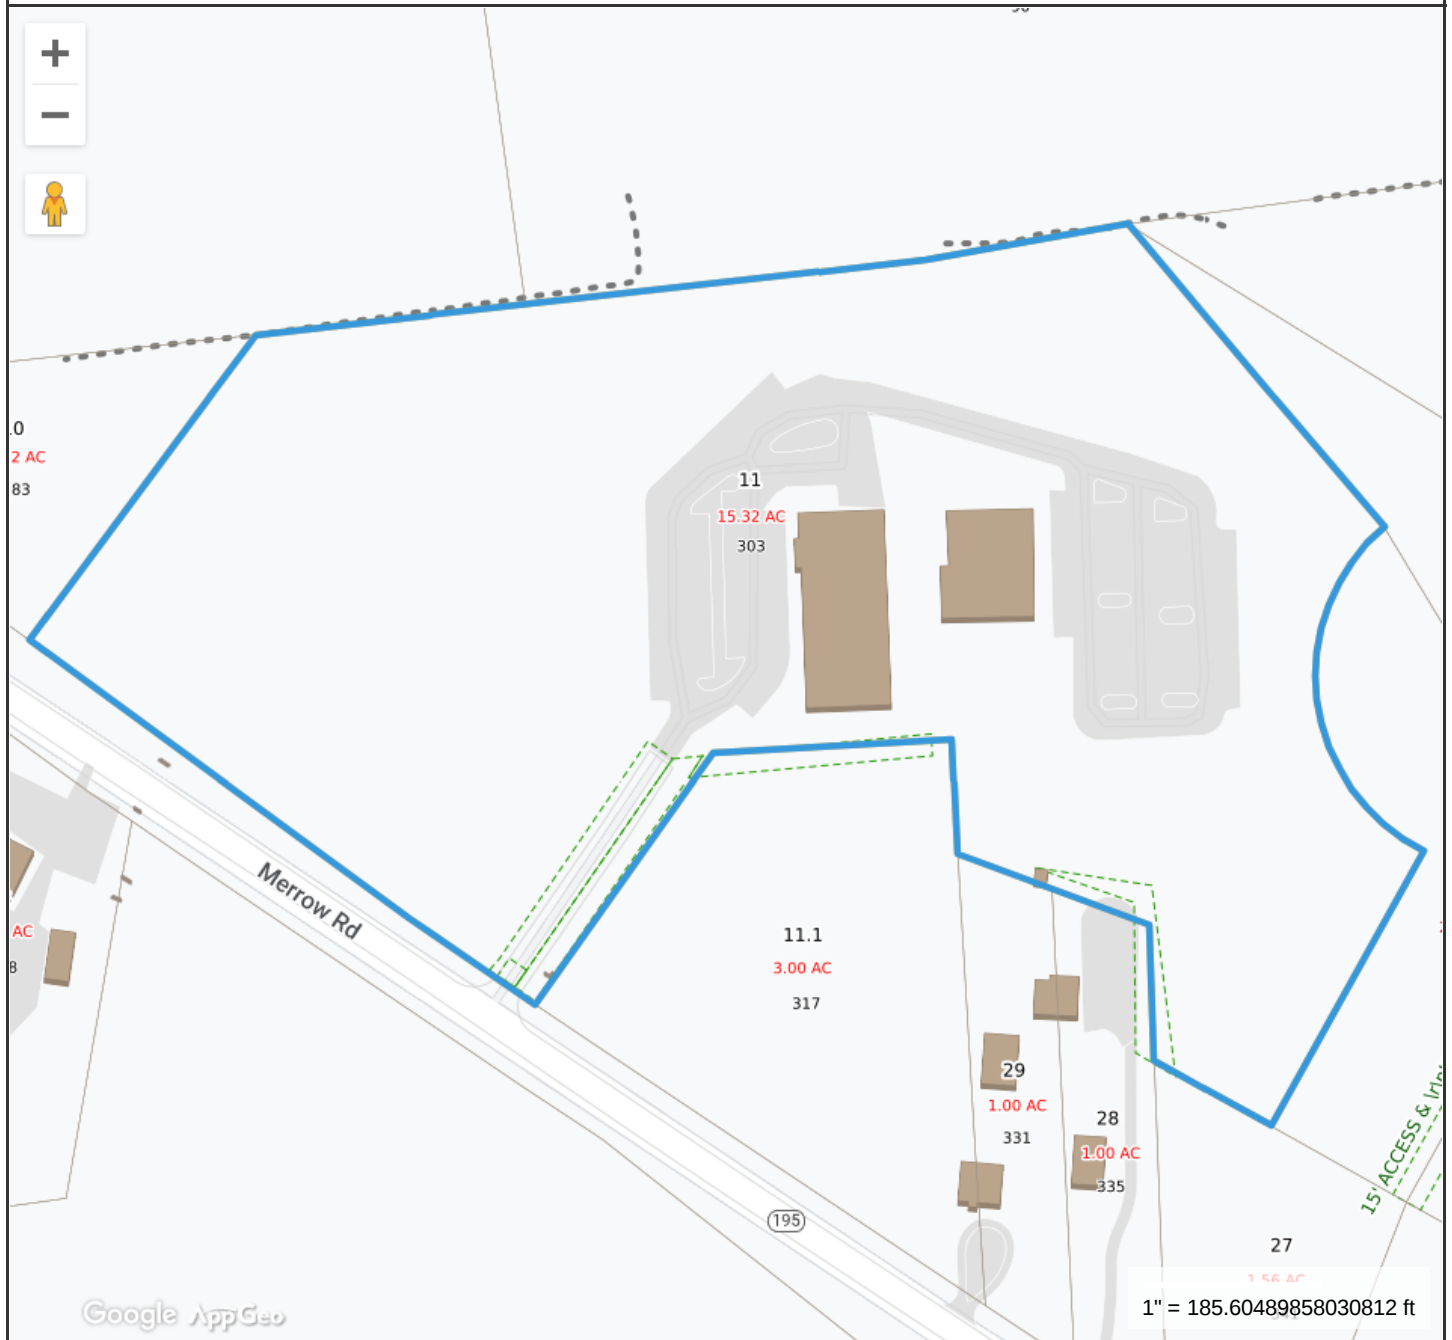

### 303 Merrow Road Property Map

**Property Information**

**Property ID** 28/B/011  
**Location** 303 MERROW ROAD  
**Owner** NERAC INC

**MAP FOR REFERENCE ONLY  
NOT A LEGAL DOCUMENT**

Town of Tolland, CT makes no claims and no warranties, expressed or implied, concerning the validity or accuracy of the GIS data presented on this map.

Geometry updated October 25, 2021  
Data updated daily

Print map scale is approximate. Critical layout or measurement activities should not be done using this resource.