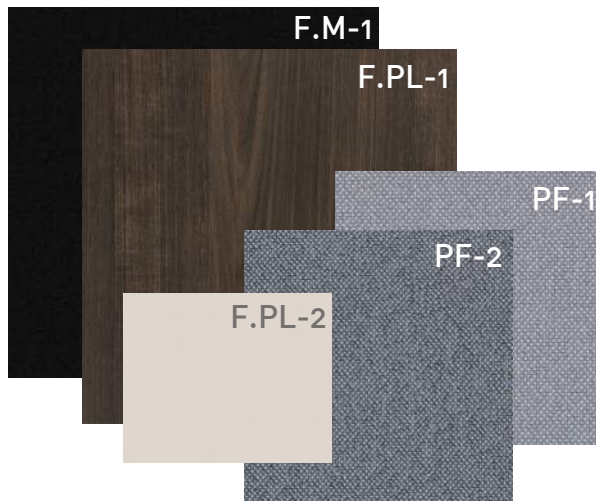

FOR LEASING INFORMATION

Eric Myers and Jeff Dowdell

T 312.881.7023

T TRANSWESTERN®

203 N LaSalle - Suite 1950

Interior Design

FINISH CONCEPT | "Tailored" Inspiration

FINISH CONCEPT | "Tailored" Finishes

FLOOR FINISHES

FURNITURE FINISHES

WALL FINISHES

BREAK ROOM FINISHES

UPHOLSTERIES