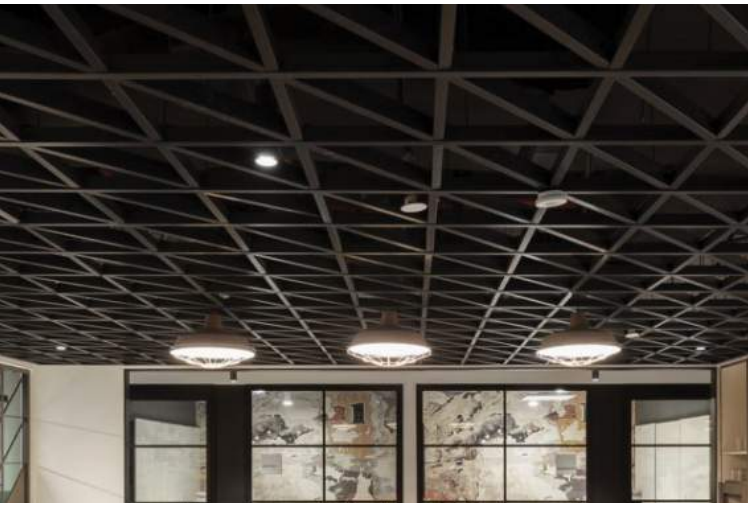

FOR LEASING INFORMATION

Eric Myers and Jeff Dowdell

T 312.881.7023

T TRANSWESTERN®

203 N LaSalle - Suite 1950

Interior Design

FINISH CONCEPT | "Tailored" Inspiration

FINISH CONCEPT | "Tailored" Finishes