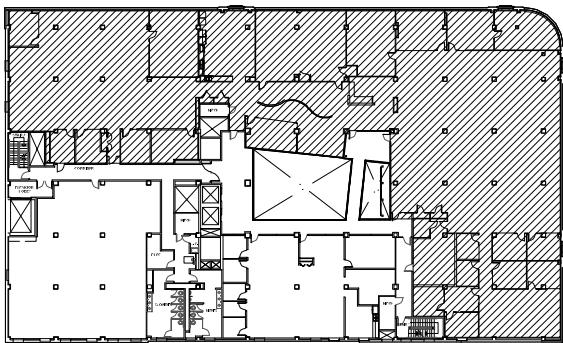

USEABLE AREA: 16,336 SF
RENTABLE AREA: 18,330 SF

BUILDING KEY
NO SCALE

517-903-EYDE (3933)