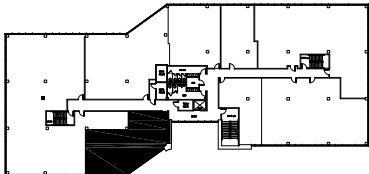

# TWIN CENTRAL OFFICE BUILDING

1401 N. Central, Richardson, Texas

SUITE 321  
1,637 RSF

3RD FLOOR

Scale: 1/8"=1'-0"

All dimensions and square footages are approximate.

March 12, 2019