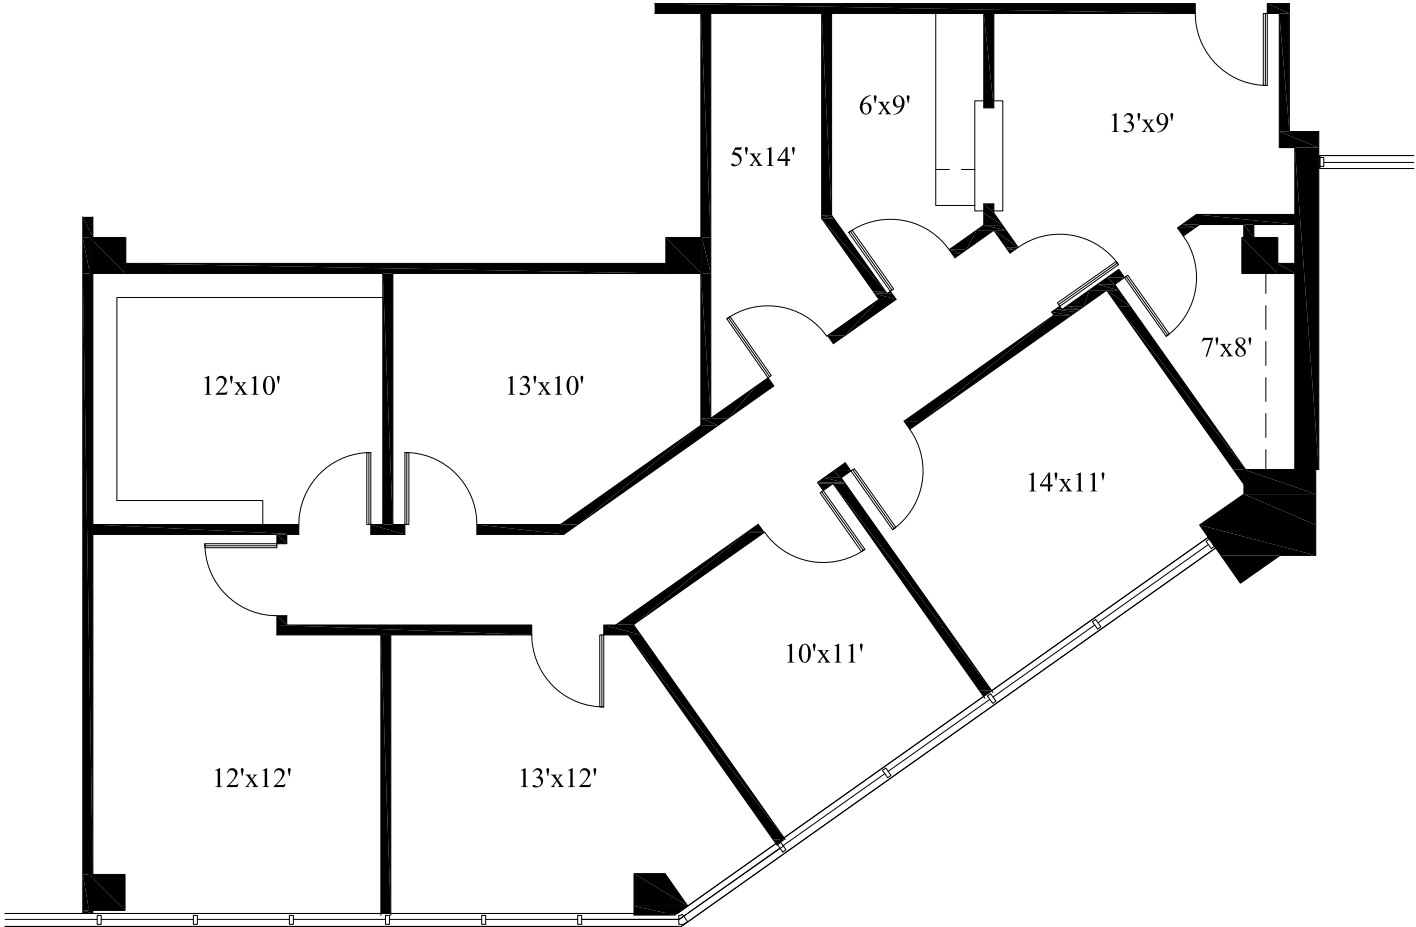

# TWIN CENTRAL OFFICE BUILDING

1401 N. Central, Richardson, Texas

SUITE 321  
1,637 RSF

3RD FLOOR

Scale: 1/8"=1'-0"

All dimensions and square footages are approximate.

March 12, 2019