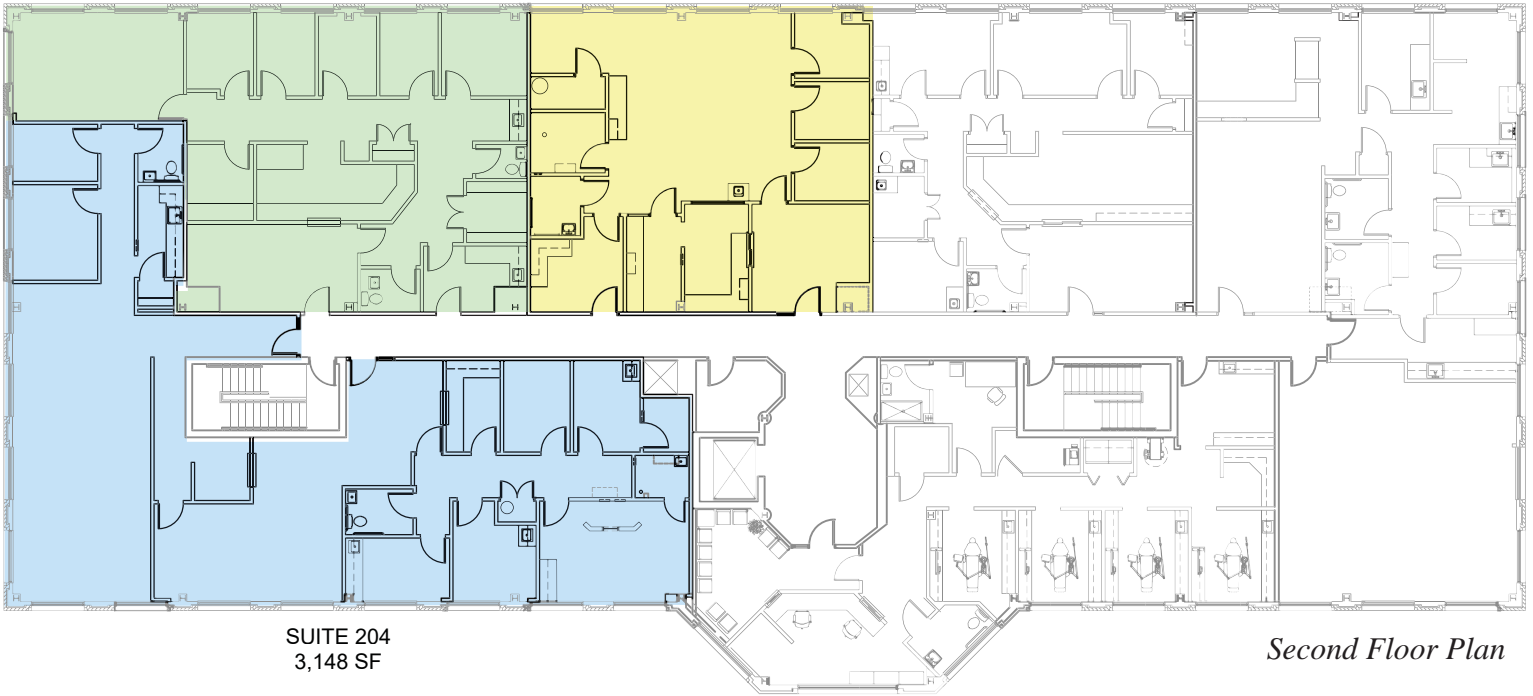

## AVAILABILITY

- Suite 100: 1,373 SF
- Suite 104: 2,529 SF
- Suite 204: 3,148 SF
- Suite 206: 2,047 SF
- Suite 208: 1,688 SF
- Fully finished medical space

# 9110 PHILADELPHIA ROAD MEDICAL OFFICE FOR LEASE

SUITE 206  
2,047 SF

SUITE 208  
1,688 SF

SUITE 204  
3,148 SF

*Second Floor Plan*