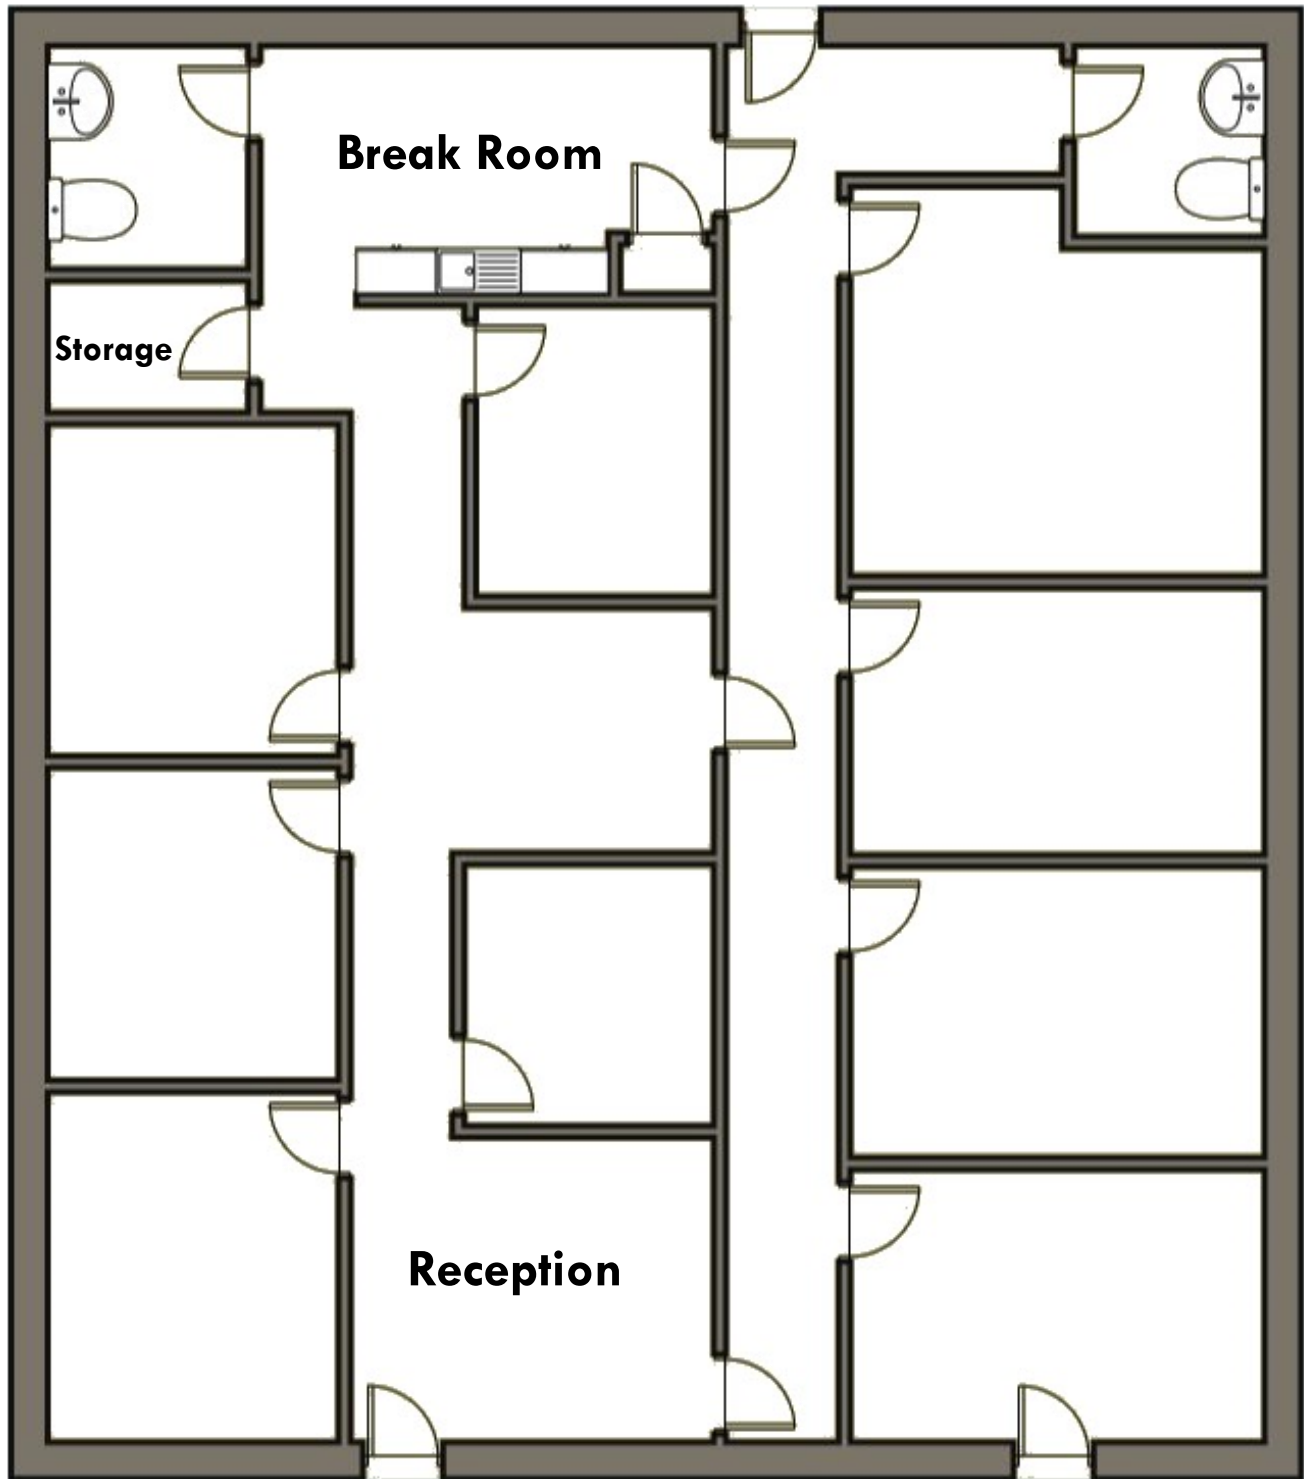

Suite 306 Floor Plan

Village at Park South

Suite 306

Approximately 2,498 SF