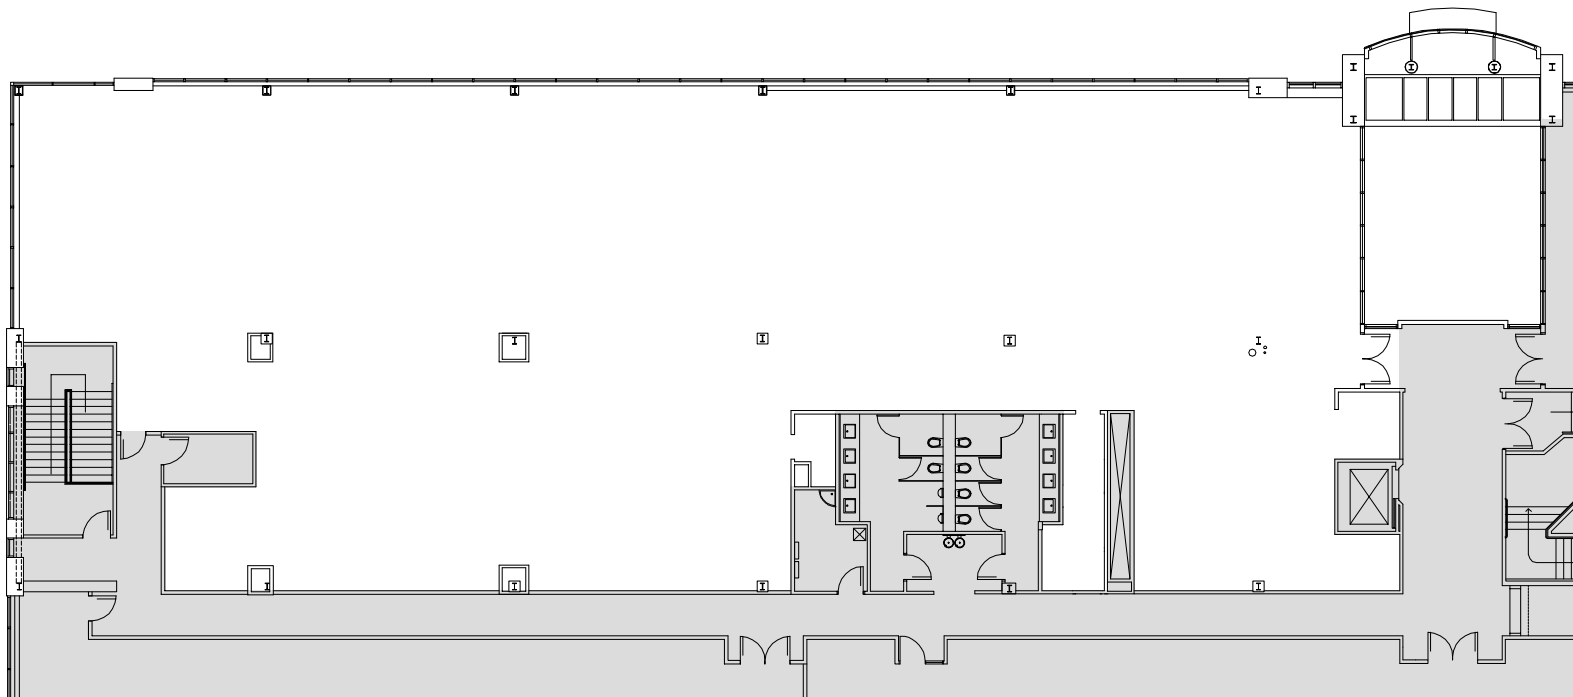

7067 Columbia Gateway Drive  
Columbia, MD 21046

Suite #200

10,260 RSF

THE  
**STADE**

**KEY PLAN**