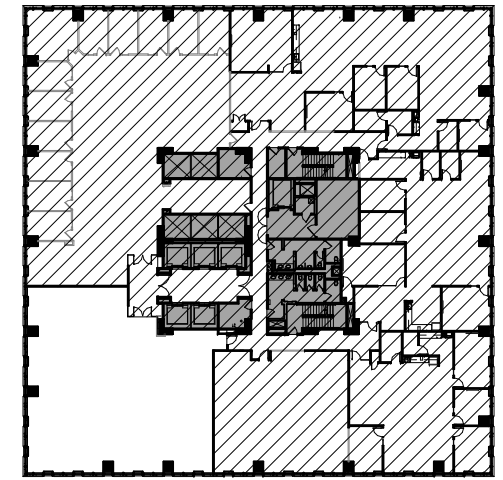

1 Level 5- Marketing Suite F
 $3/32" = 1'-0"$

2 Suite F - KEY PLAN
 $1/64" = 1'-0"$

SUITE F
4,190 RSF

MARKETING PLAN - SUITE F

MARKETING PLAN - SUITE F

3280 PEACHTREE ROAD, ATLANTA, GA 30305

M1.F 12/21/2022 25380.000